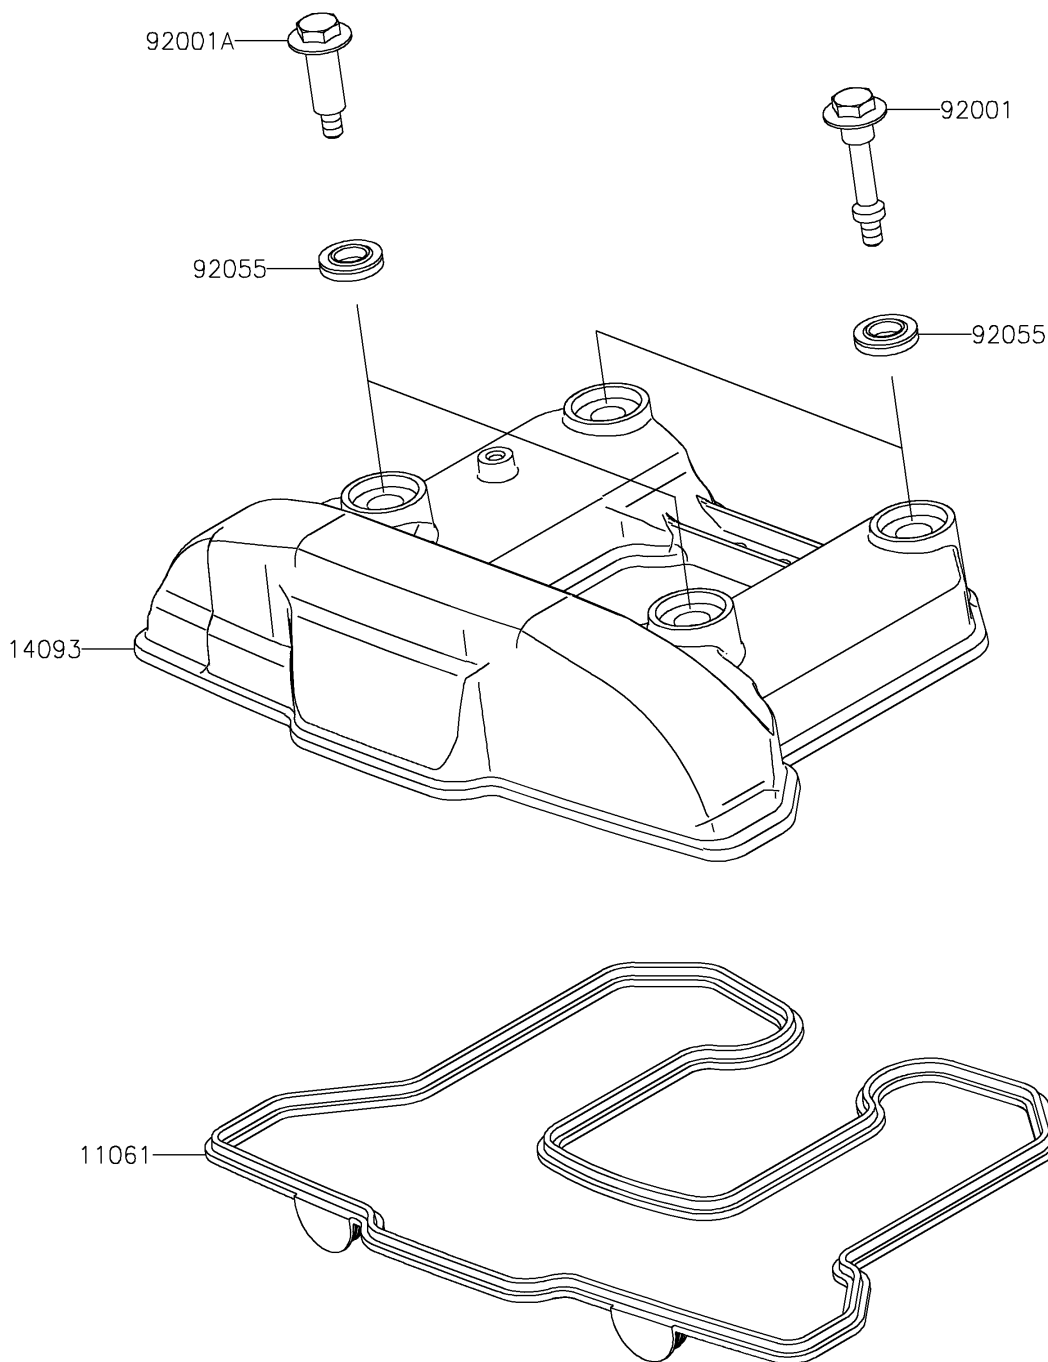

2024 KLR650 S ABS

PARTS DIAGRAM

Cylinder Head Cover

E1112

2024 KLR650 S ABS

PARTS LIST

Cylinder Head Cover

ITEM NAME

PART NUMBER

QUANTITY
