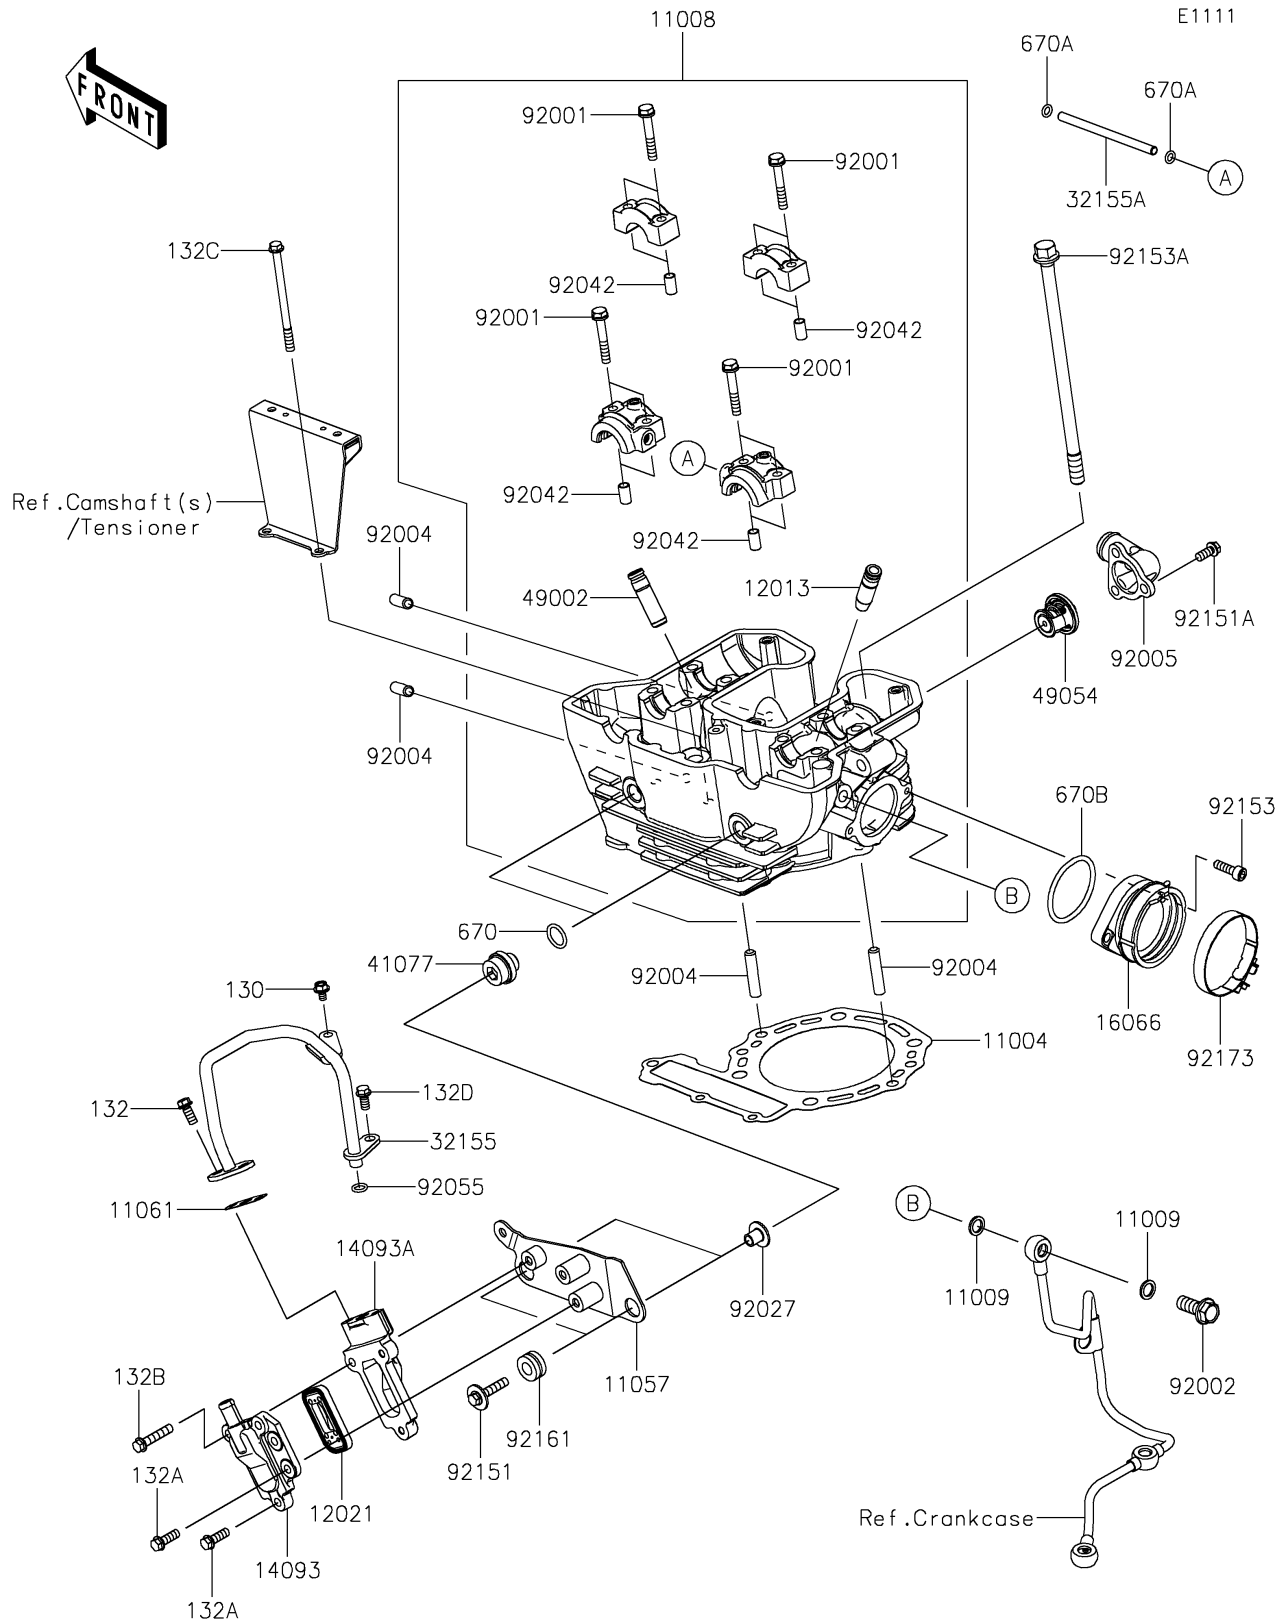

2024 KLR650 S ABS

PARTS DIAGRAM

Cylinder Head

2024 KLR650 S ABS

PARTS LIST

Cylinder Head

ITEM NAME

PART NUMBER

QUANTITY
