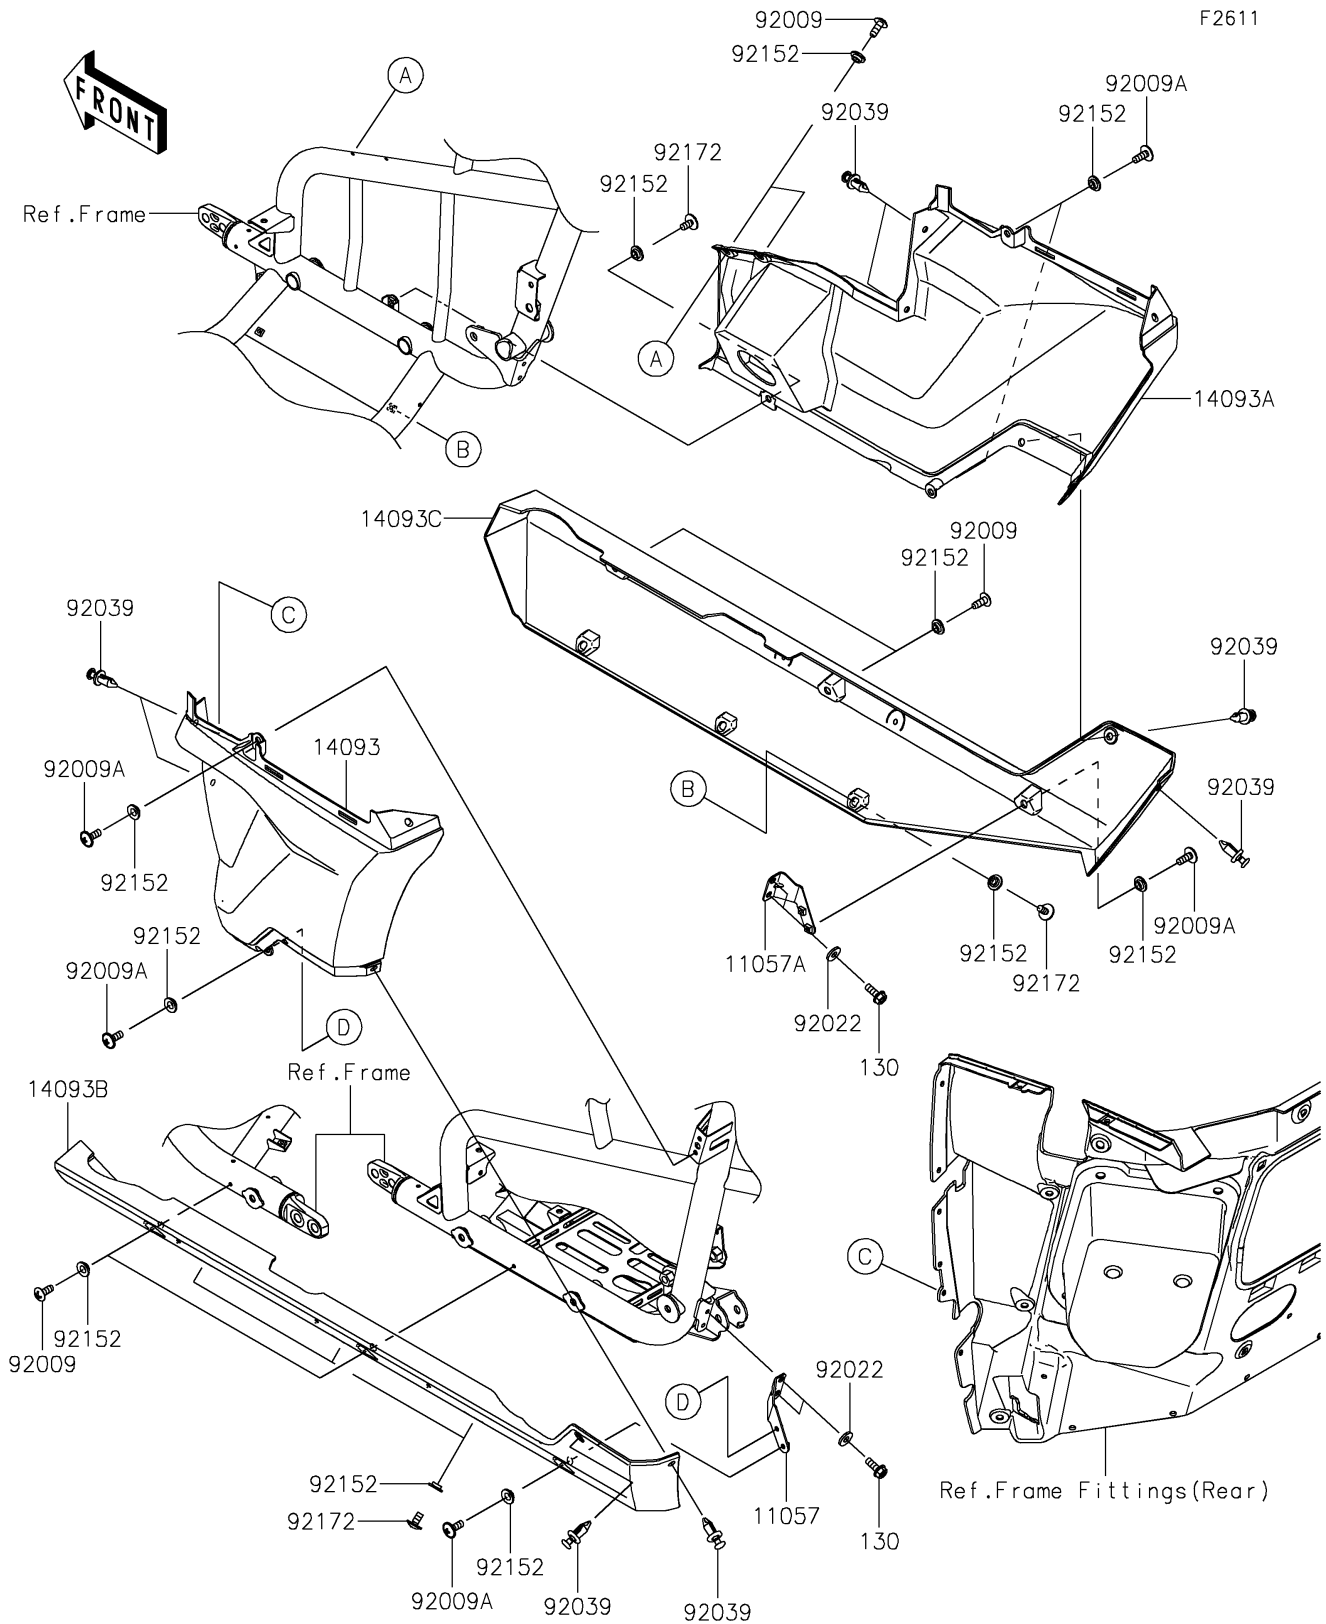

2025 Teryx KRX 1000 Trail Edition

PARTS DIAGRAM

Side Covers

2025 Teryx KRX 1000 Trail Edition

PARTS LIST

Side Covers

ITEM NAME	PART NUMBER	QUANTITY
BRACKET,SIDE COVER,LH (Ref # 11057)	11057-4181	1
BRACKET,SIDE COVER,RH (Ref # 11057A)	11057-4182	1
COVER,SIDE,RR,LH (Ref # 14093)	14093-1054	1
COVER,SIDE,RR,RH (Ref # 14093A)	14093-1055	1
COVER,SIDE,LWR,LH (Ref # 14093B)	14093-1056	1
COVER,SIDE,LWR,RH (Ref # 14093C)	14093-1057	1
SCREW,TAPPING,6X16 (Ref # 92009)	92009-1166	6
SCREW,6X16 (Ref # 92009A)	92009-1621	6
WASHER,6.5X16X2 (Ref # 92022)	92022-1565	4
RIVET (Ref # 92039)	92039-0776	8
COLLAR,6.3X9.5X4.1 (Ref # 92152)	92152-1571	19
SCREW,6X12 (Ref # 92172)	92172-0853	7
BOLT-FLANGED,6X16 (Ref # 130)	130BA0616	4