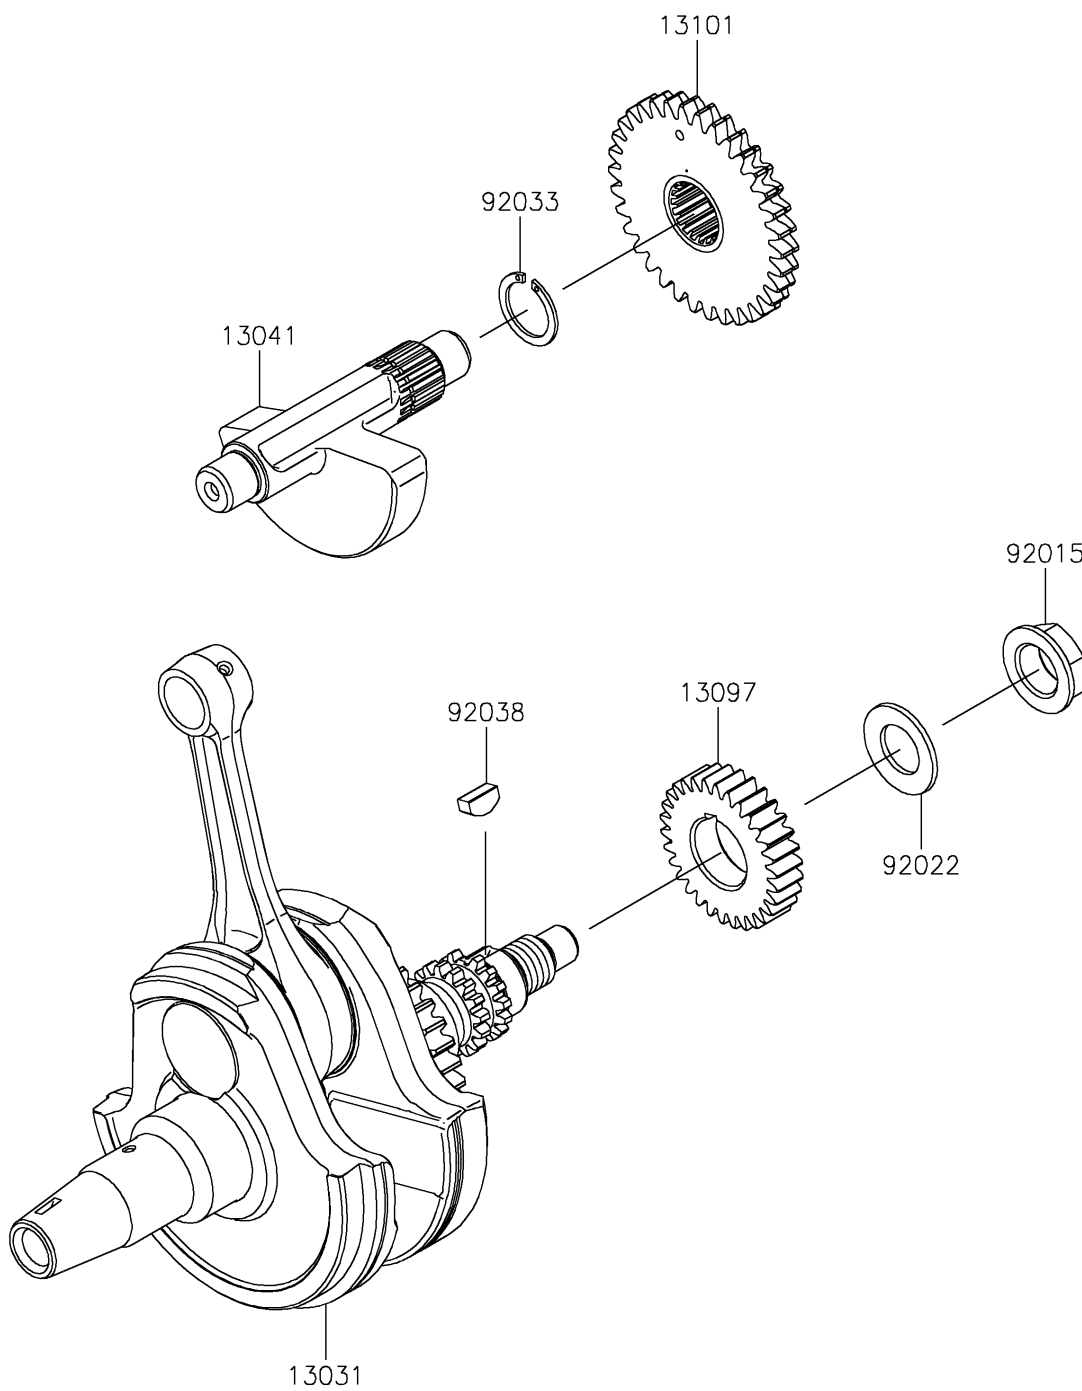

2025 KLX300SM

PARTS DIAGRAM

Crankshaft

Kawasaki

Let the Good Times Roll®

E1321

2025 KLX300SM

PARTS LIST

Crankshaft

Kawasaki

Let the Good Times Roll®

ITEM NAME

PART NUMBER

QUANTITY
