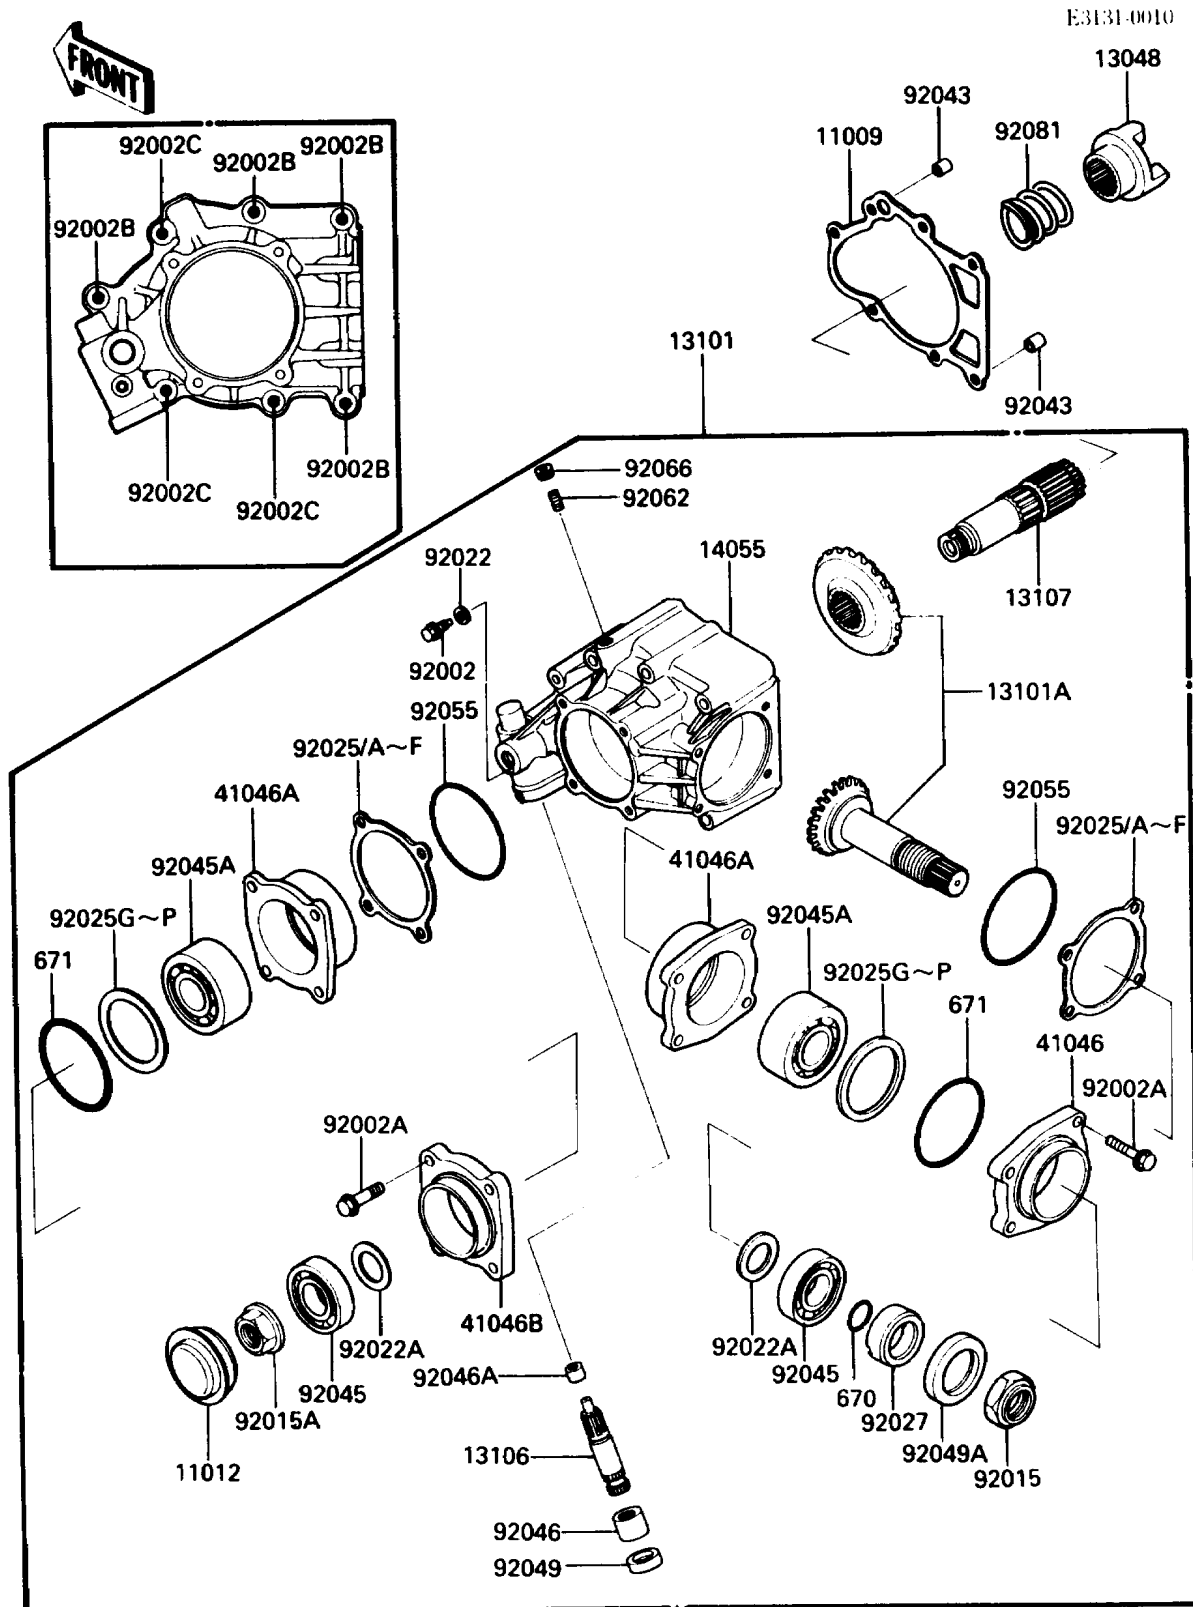

1986 Vulcan 750

PARTS DIAGRAM

Front Bevel Gear

Kawasaki

Let the Good Times Roll®

1986 Vulcan 750

PARTS LIST

Front Bevel Gear

ITEM NAME

PART NUMBER

QUANTITY
