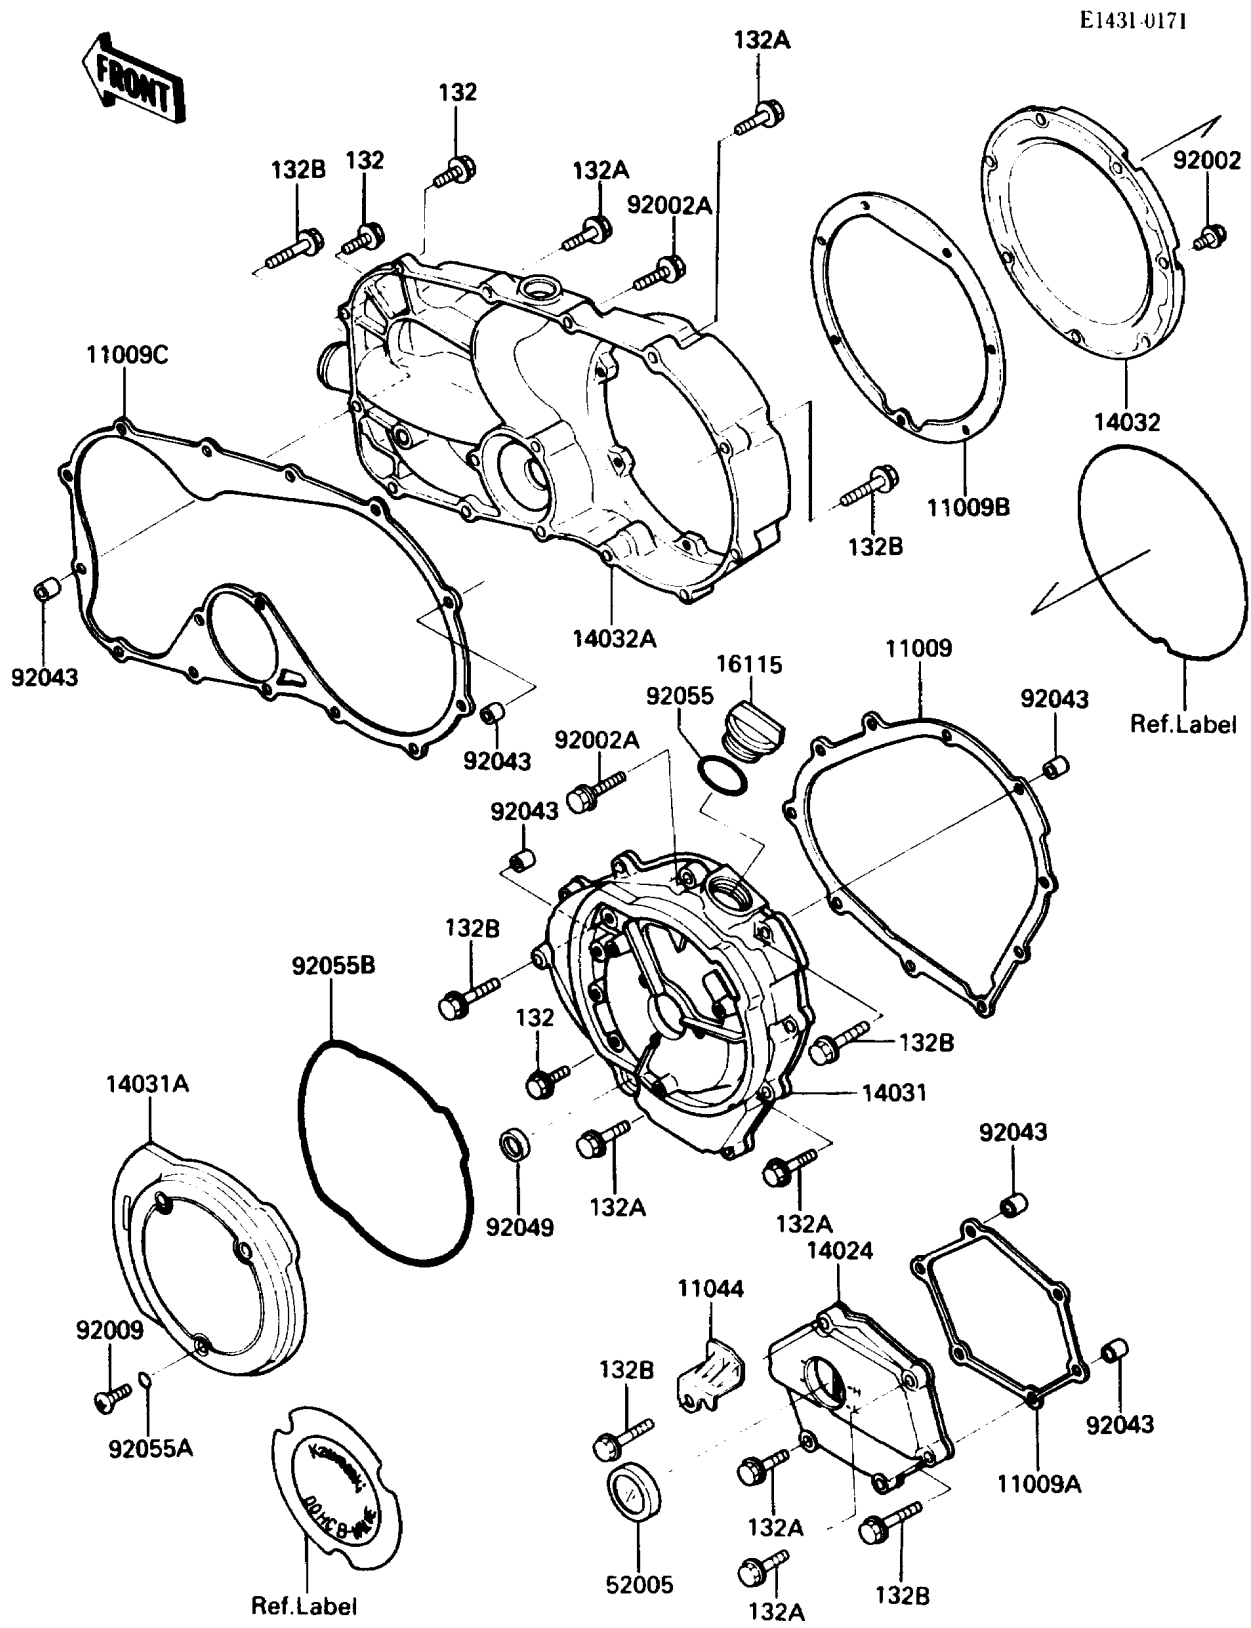

1986 Vulcan 750

PARTS DIAGRAM

Engine Cover(s)

Kawasaki

Let the Good Times Roll®

1986 Vulcan 750

PARTS LIST

Engine Cover(s)

ITEM NAME

PART NUMBER

QUANTITY
