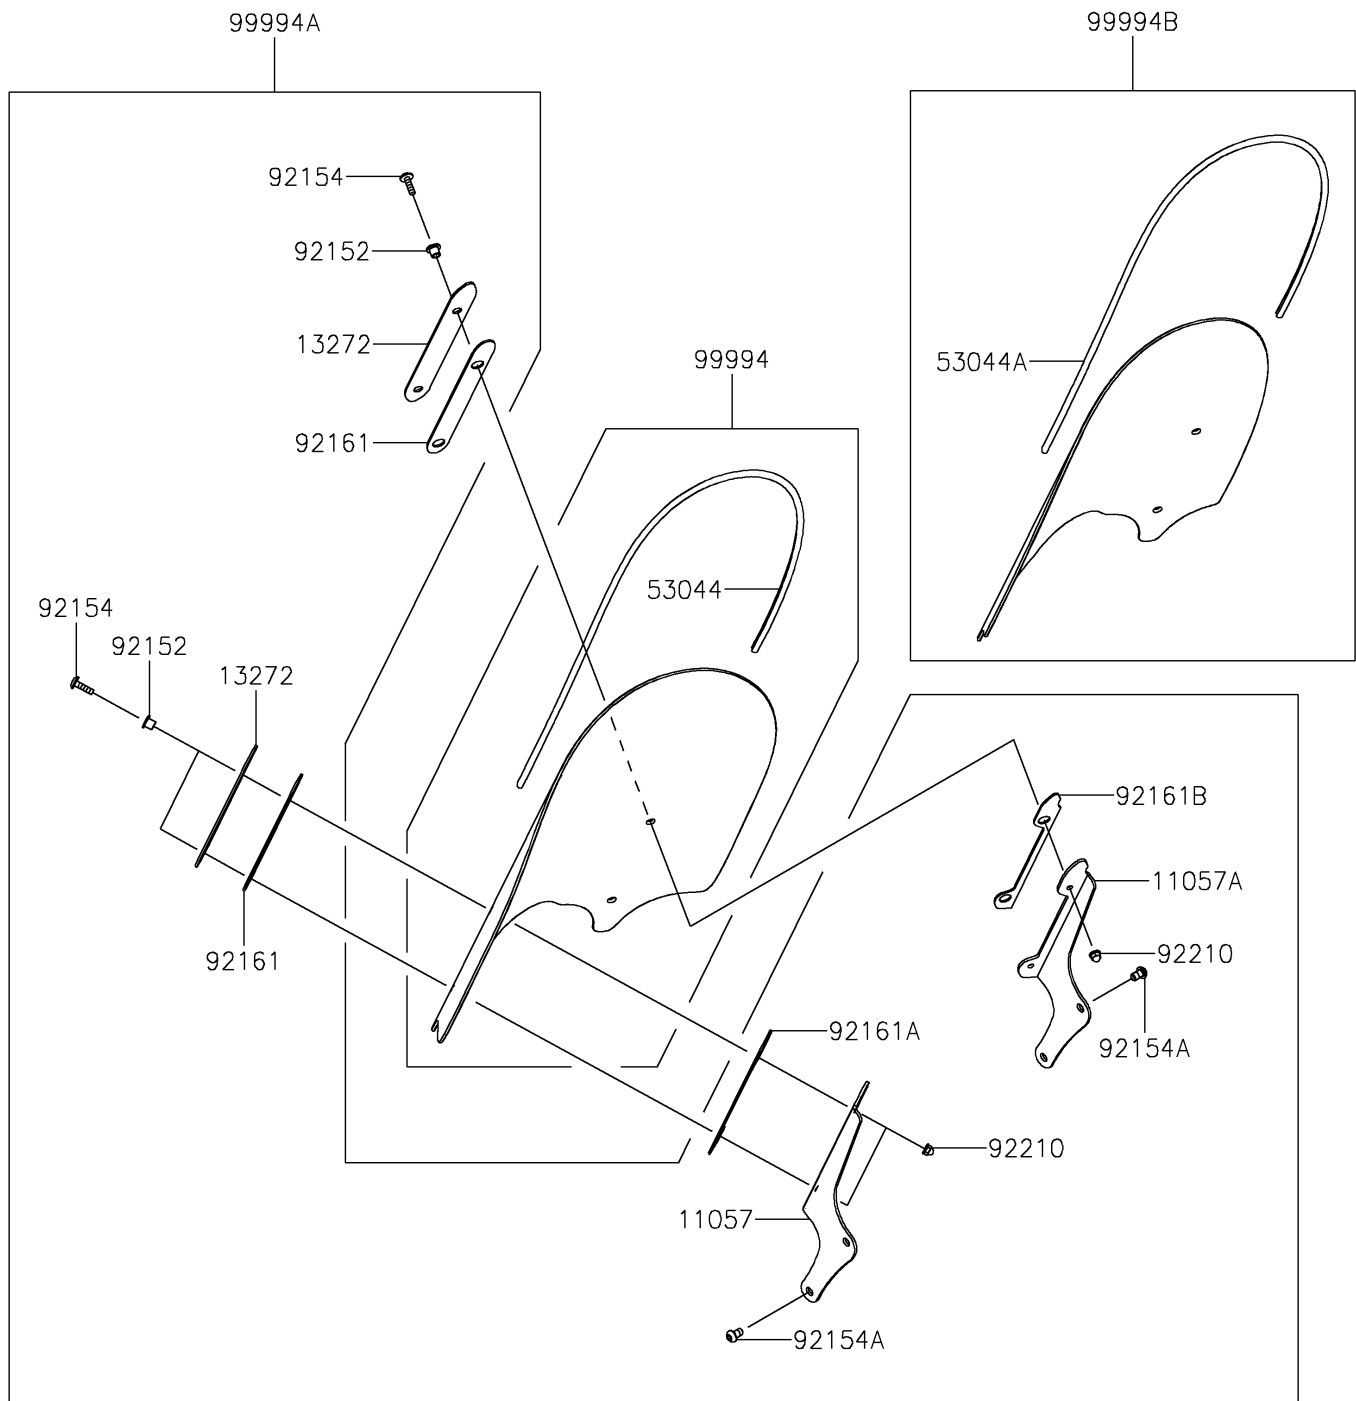

2020 VULCAN® S ABS CAFE

PARTS DIAGRAM

Accessory(Windshield)

F2910L

2020 VULCAN[®] S ABS CAFE

PARTS LIST

Accessory(Windshield)

ITEM NAME

PART NUMBER

QUANTITY
