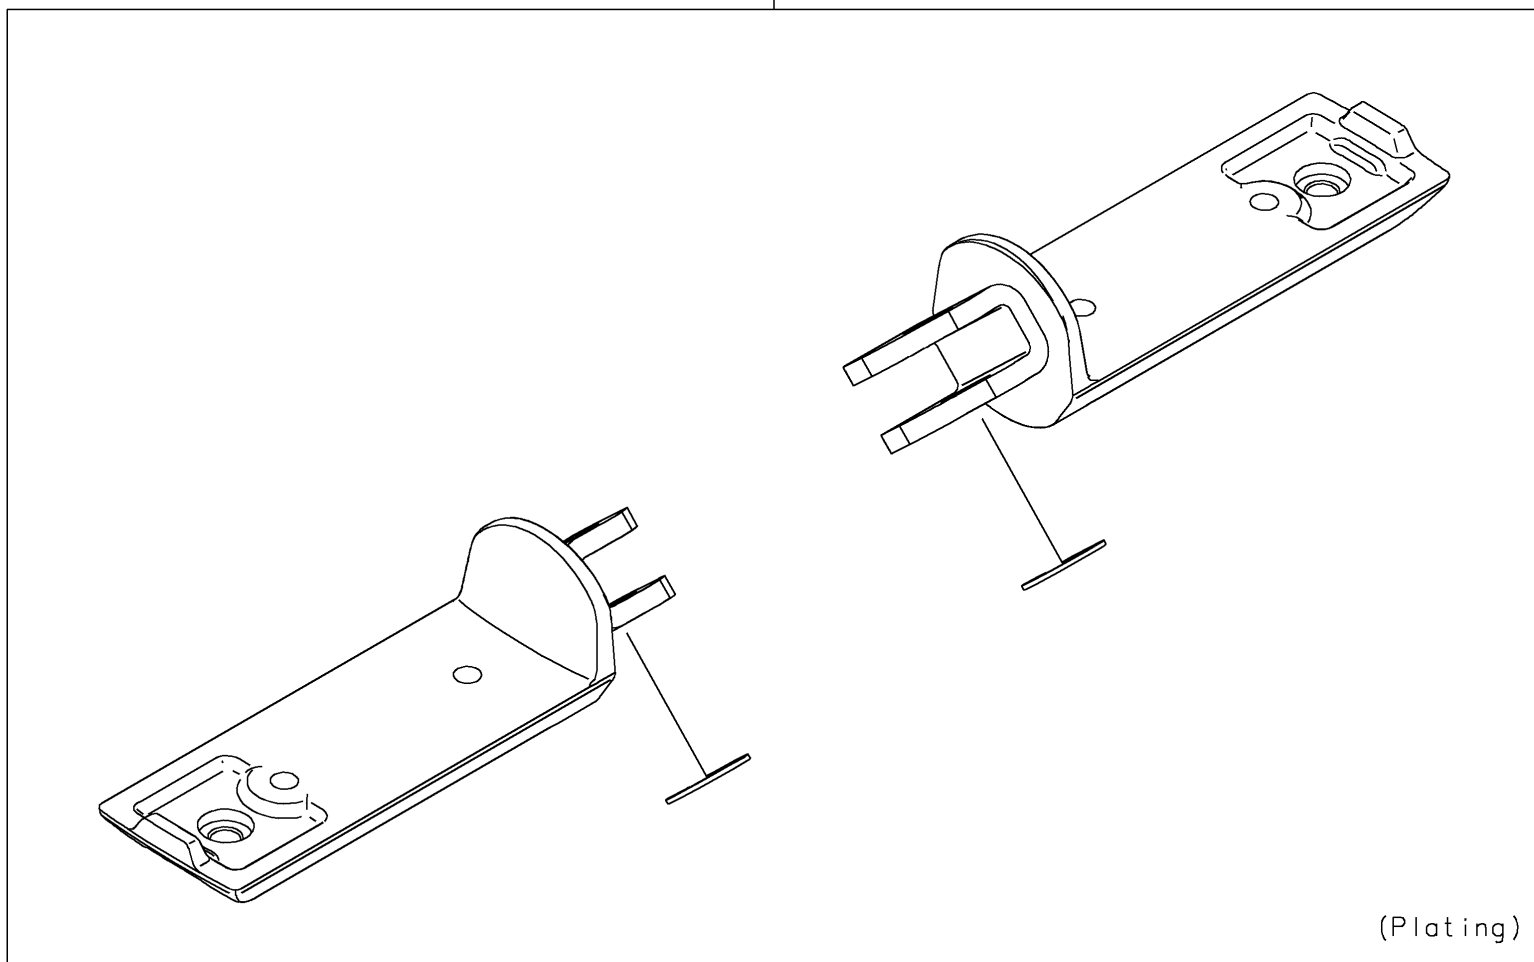

2020 VULCAN[®] S ABS CAFE

PARTS DIAGRAM Accessory(Foot Peg)

F2910K

99994

(Plating)

2020 VULCAN® S ABS CAFE

PARTS LIST

Accessory(Foot Peg)

ITEM NAME

PART NUMBER

QUANTITY
