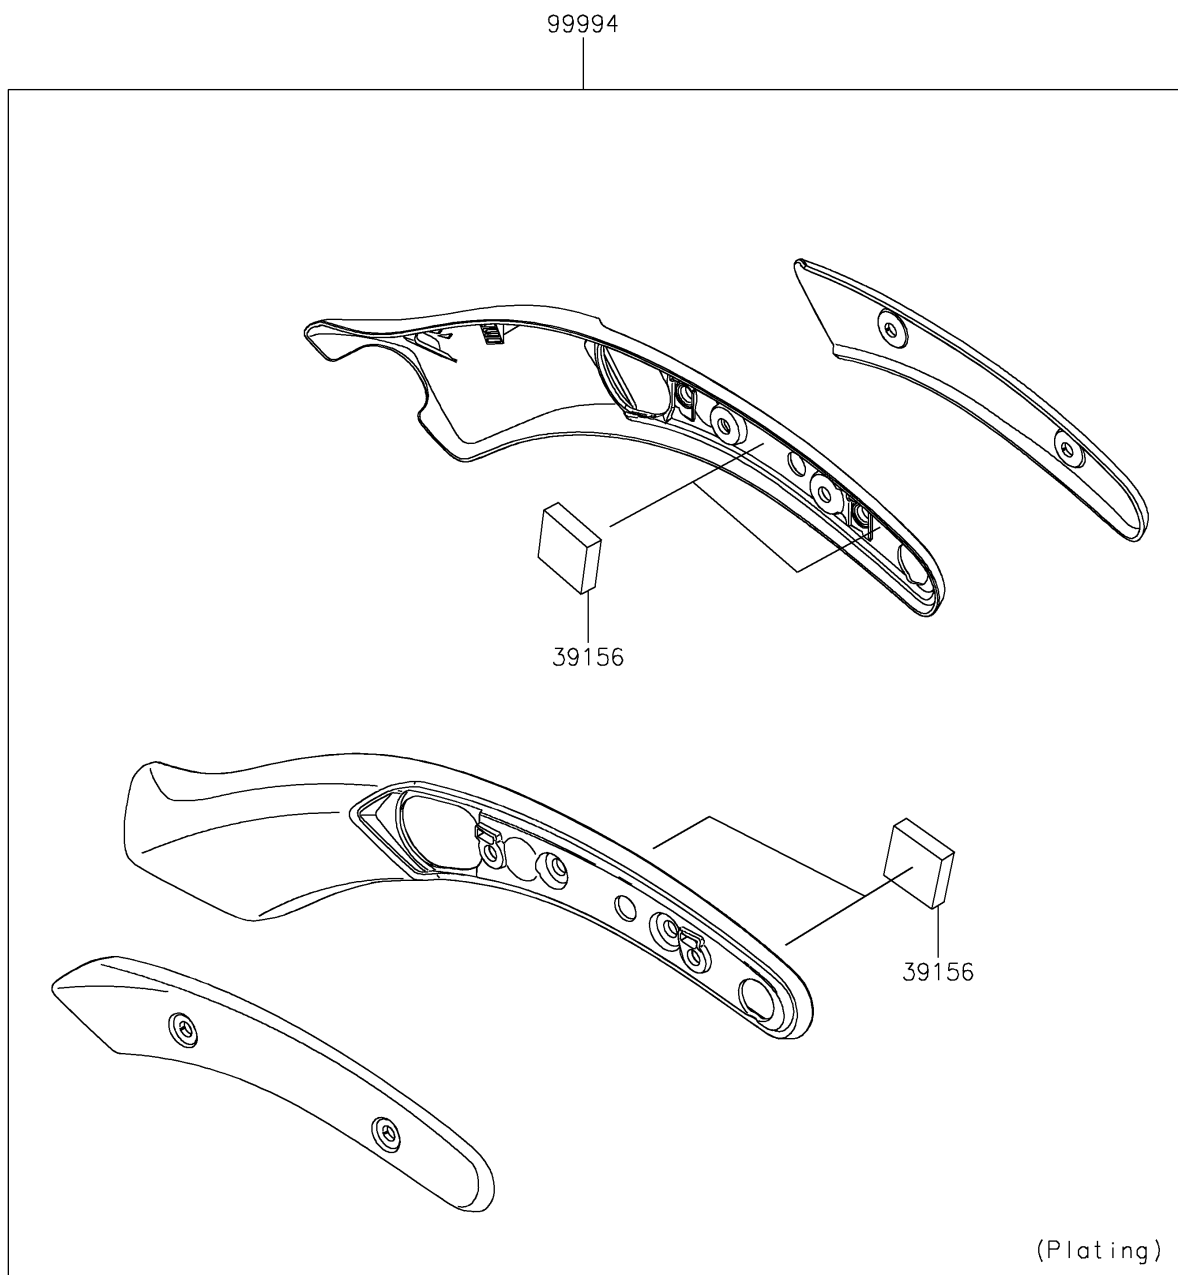

2020 VULCAN[®] S ABS CAFE

PARTS DIAGRAM

Accessory(Fender Strut Cover)

F2910J

2020 VULCAN® S ABS CAFE

PARTS LIST

Accessory(Fender Strut Cover)

ITEM NAME

PART NUMBER

QUANTITY
