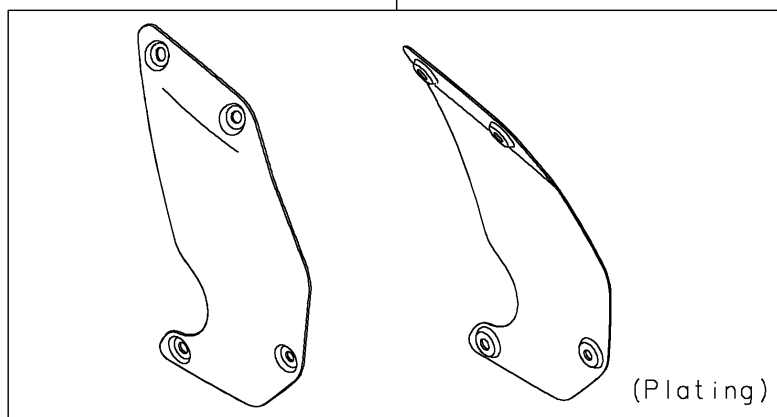

2020 VULCAN[®] S ABS CAFE

PARTS DIAGRAM

Accessory(Outer Cover)

F2910H

99994A

99994

2020 VULCAN[®] S ABS CAFE

PARTS LIST