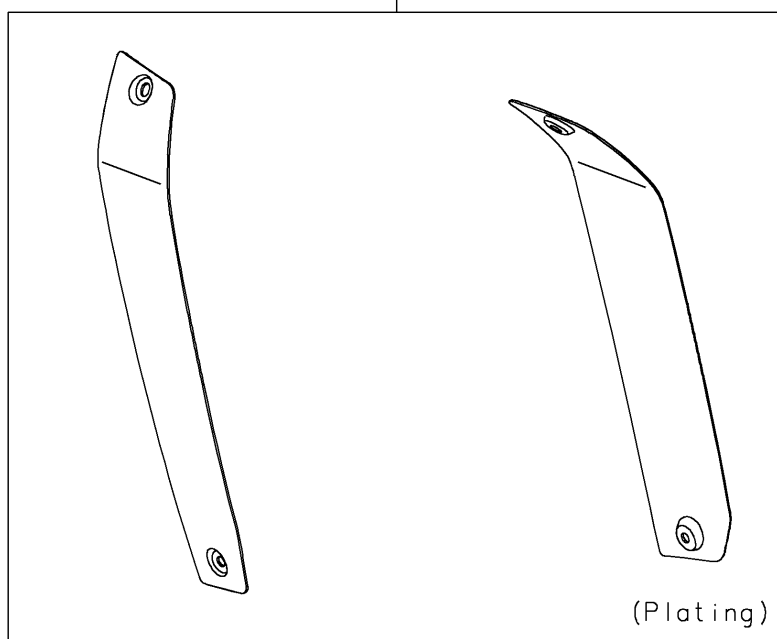

2020 VULCAN[®] S ABS CAFE

PARTS DIAGRAM

Accessory(Outer Cover)

F2910H

99994A

99994

2020 VULCAN[®] S ABS CAFE

PARTS LIST