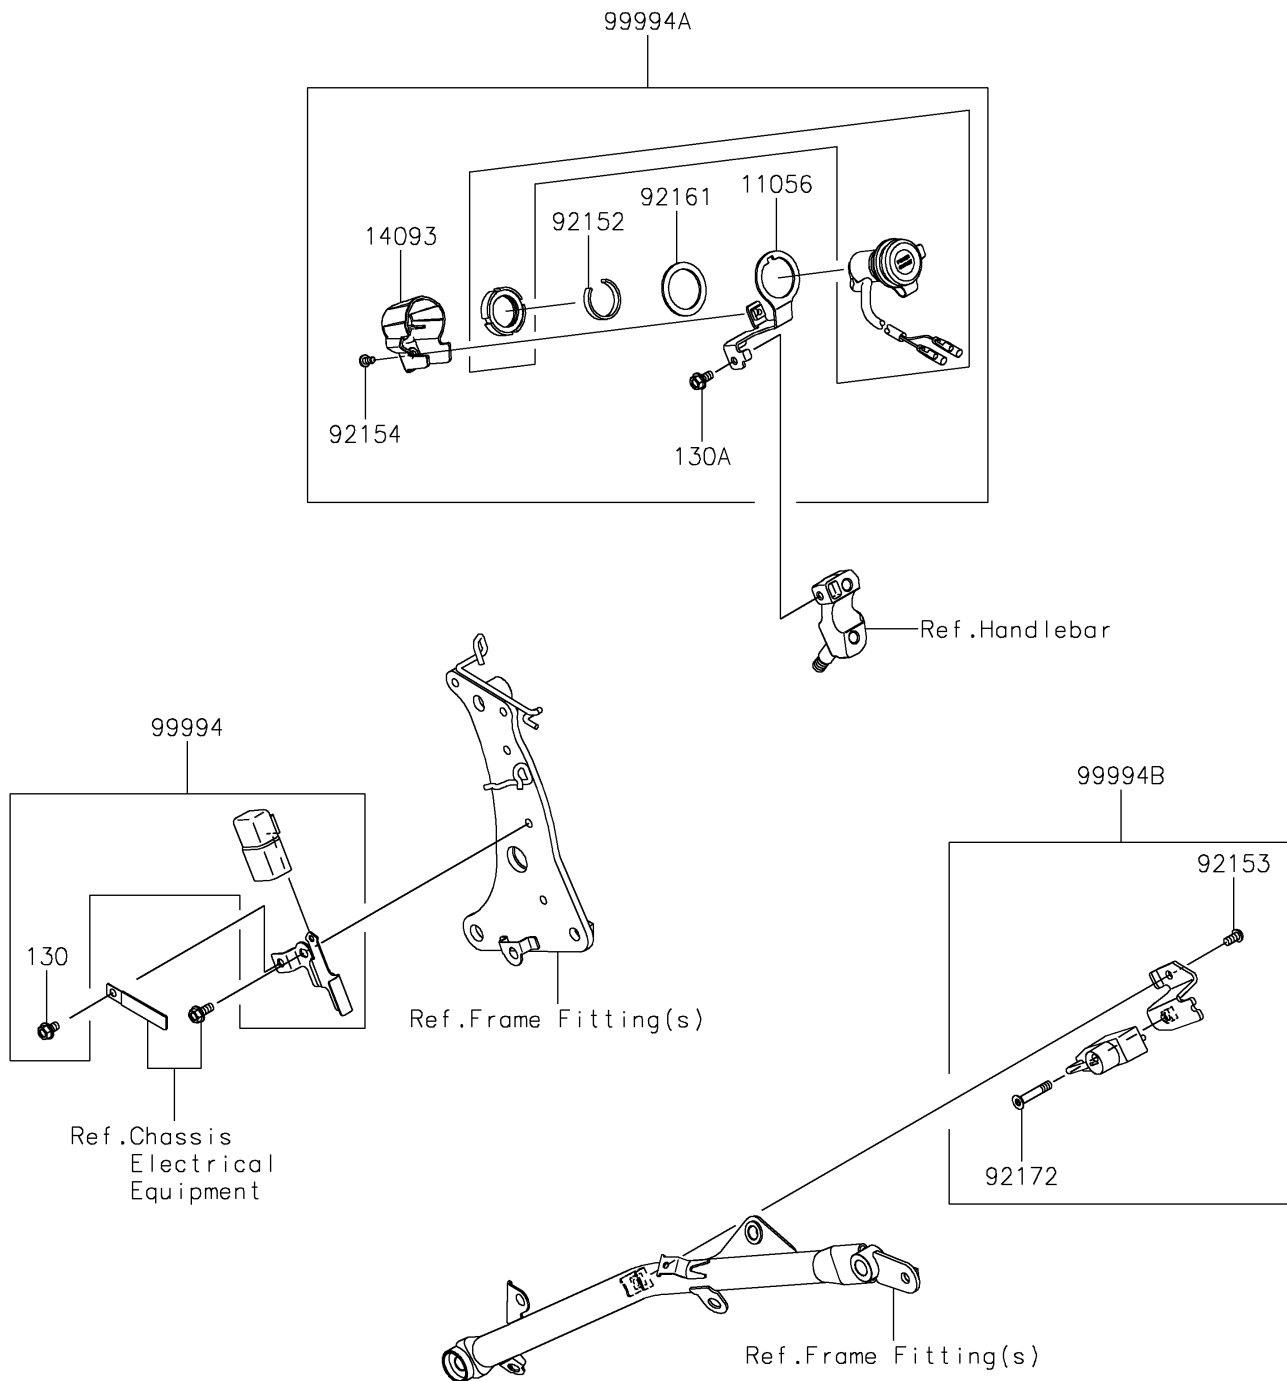

2020 VULCAN® S ABS CAFE

PARTS DIAGRAM

Accessory(Helmet Lock etc.)

F2910C

2020 VULCAN[®] S ABS CAFE

PARTS LIST

Accessory(Helmet Lock etc.)

ITEM NAME

PART NUMBER

QUANTITY
