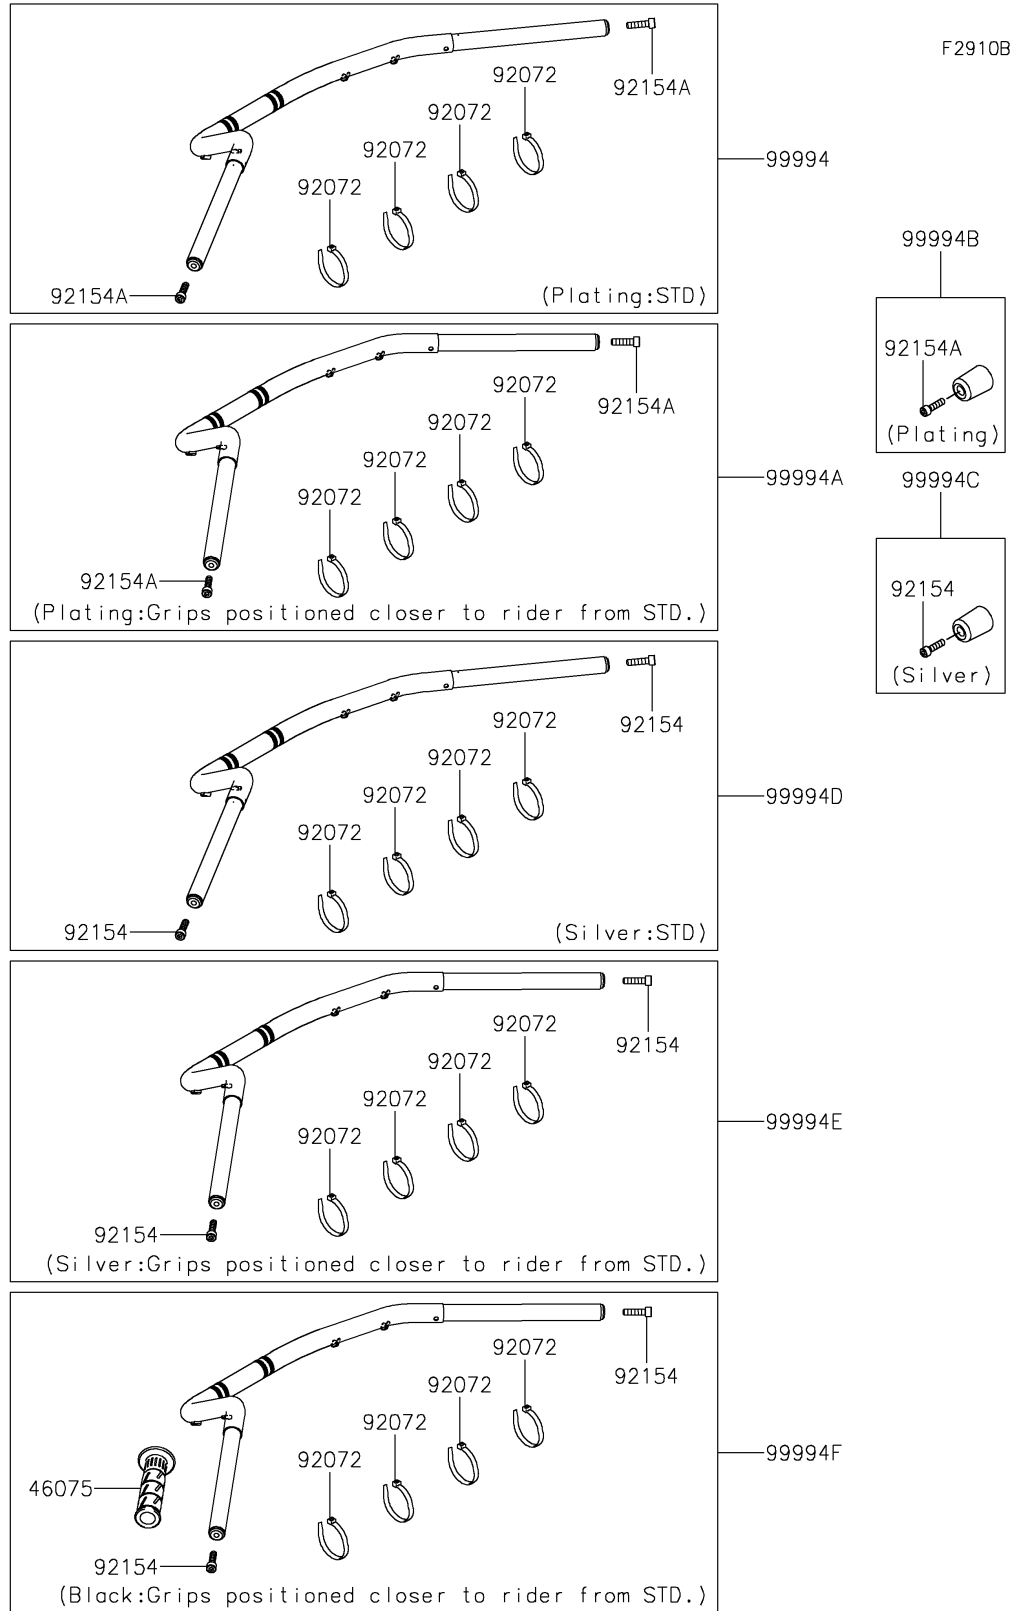

2020 VULCAN® S ABS CAFE

PARTS DIAGRAM

Accessory(Handlebar)

2020 VULCAN[®] S ABS CAFE

PARTS LIST

Accessory(Handlebar)

ITEM NAME

PART NUMBER

QUANTITY
