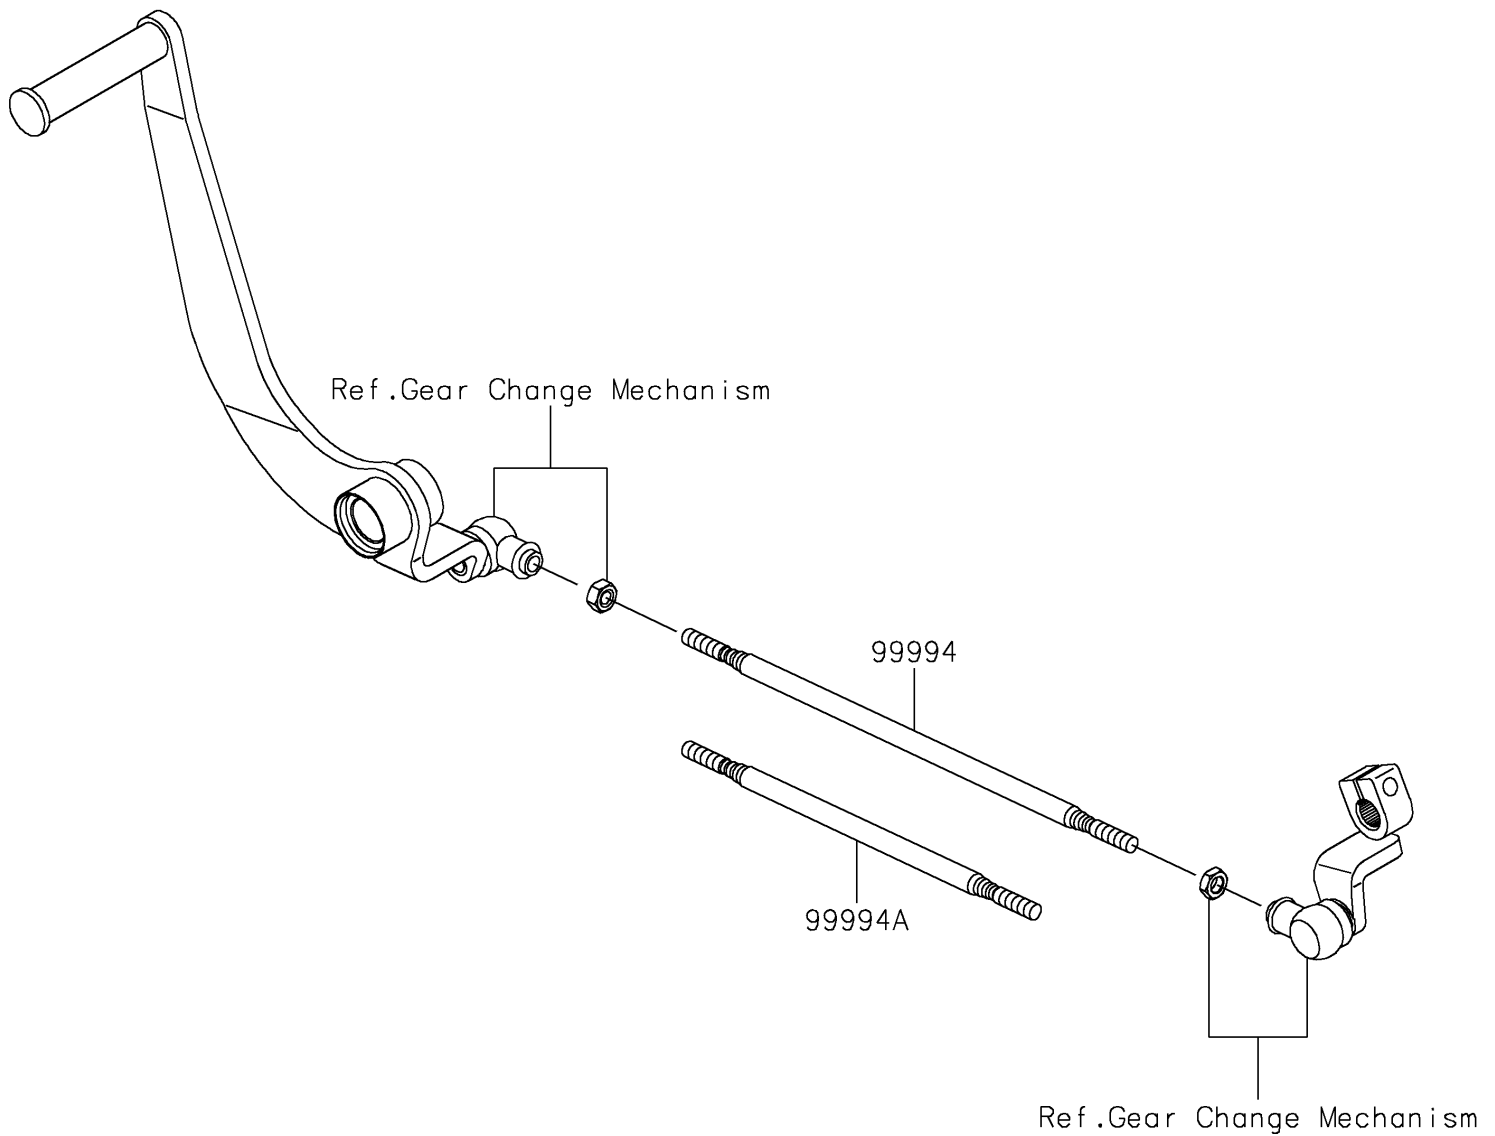

2020 VULCAN[®] S ABS CAFE

PARTS DIAGRAM

Accessory(Tie Rod)

F2910A

2020 VULCAN[®] S ABS CAFE

PARTS LIST

Accessory(Tie Rod)

ITEM NAME

PART NUMBER

QUANTITY
