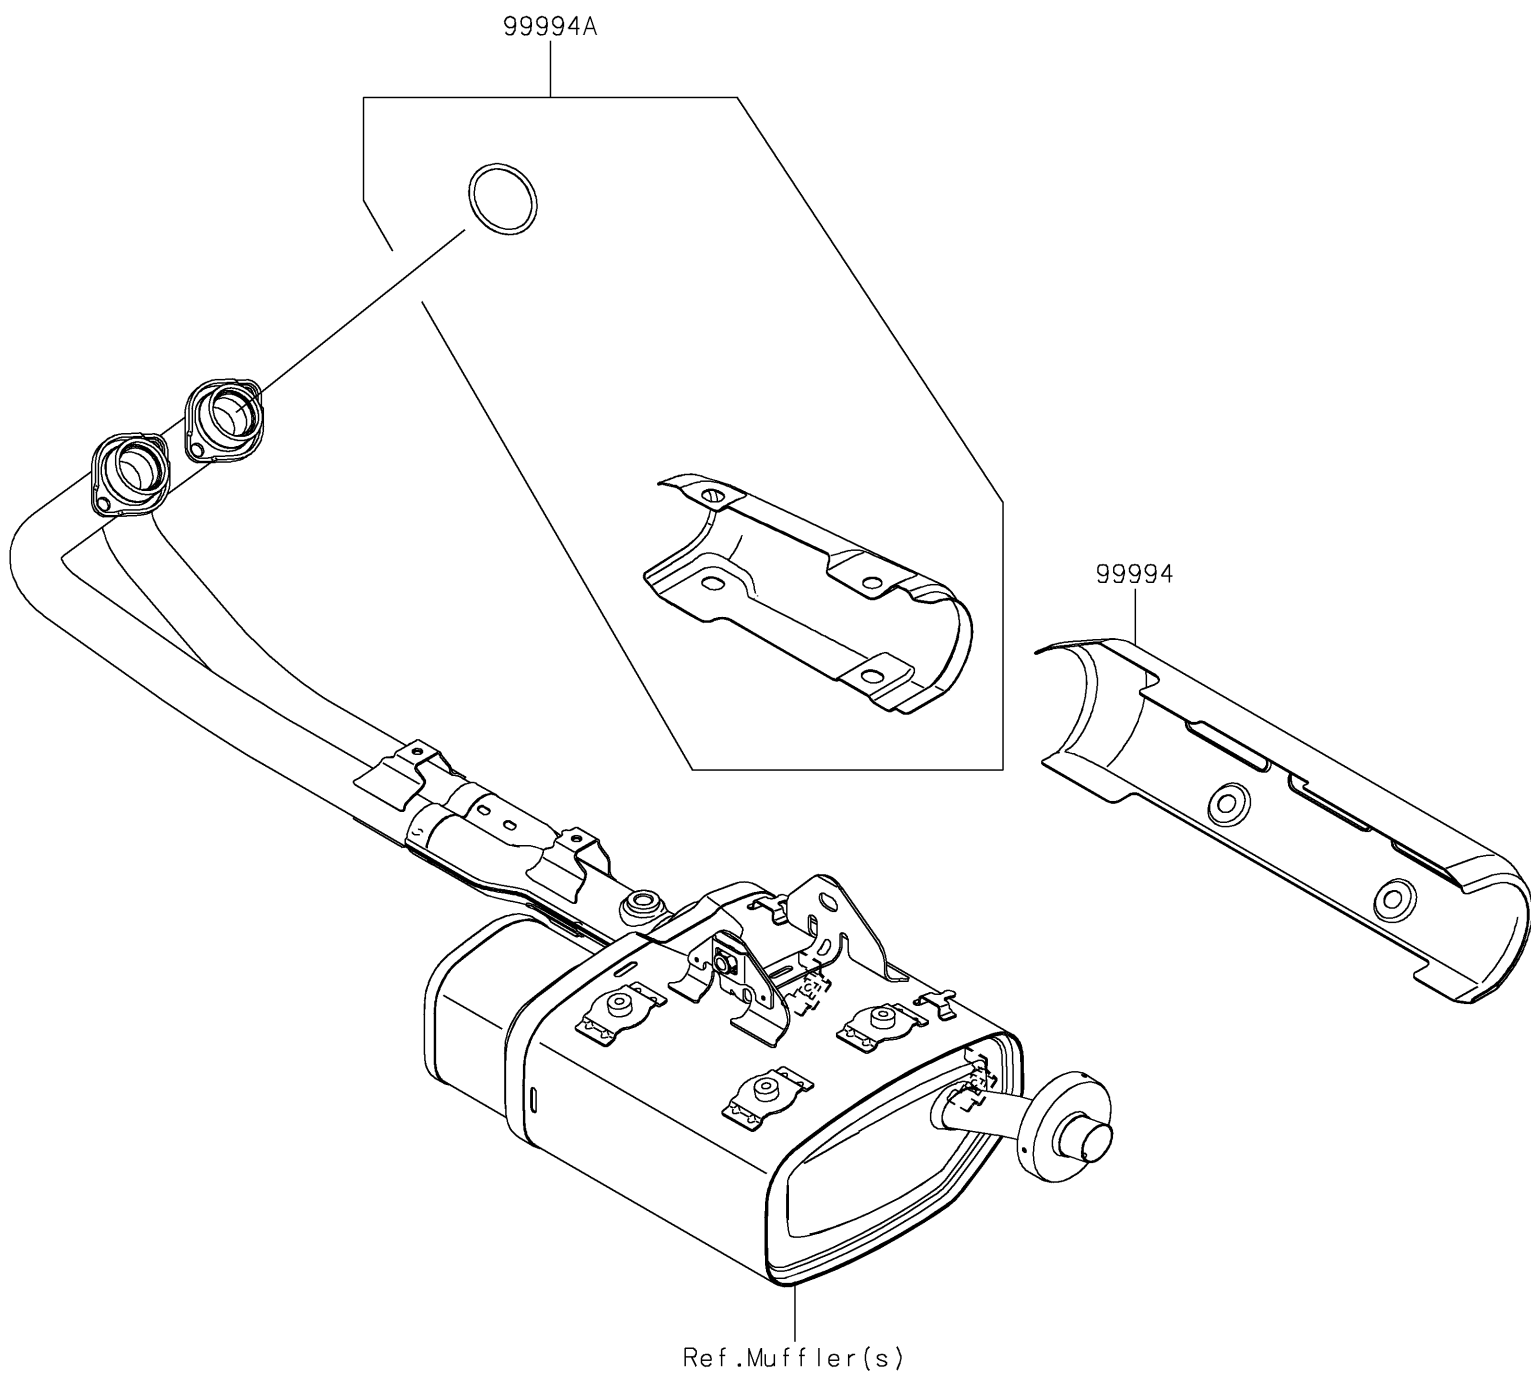

2020 VULCAN® S ABS CAFE

PARTS DIAGRAM

Accessory(Muffler Cover)

F2910

2020 VULCAN[®] S ABS CAFE

PARTS LIST

Accessory(Muffler Cover)

ITEM NAME

PART NUMBER

QUANTITY
