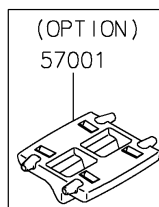

2020 VULCAN® S ABS CAFE

PARTS DIAGRAM

Decals(Blue/Ebony)(ELF)

2020 VULCAN[®] S ABS CAFE

PARTS LIST

Decals(Blue/Ebony)(ELF)

ITEM NAME

PART NUMBER