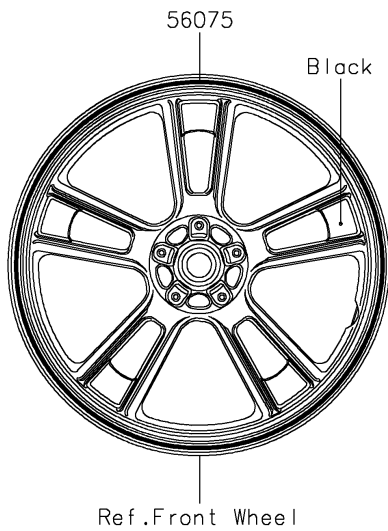

2020 VULCAN® S ABS CAFE

PARTS DIAGRAM

Decals(Blue/Ebony)(ELF)

2020 VULCAN[®] S ABS CAFE

PARTS LIST

Decals(Blue/Ebony)(ELF)

ITEM NAME

PART NUMBER

QUANTITY
