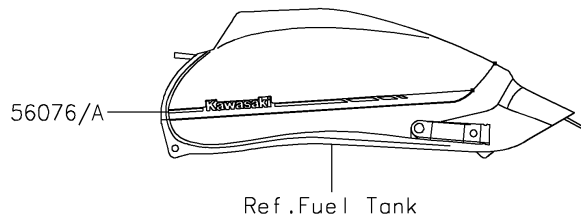

2020 VULCAN® S ABS CAFE

PARTS DIAGRAM

Decals(Blue/Ebony)(ELF)

2020 VULCAN[®] S ABS CAFE

PARTS LIST

Decals(Blue/Ebony)(ELF)

ITEM NAME

PART NUMBER