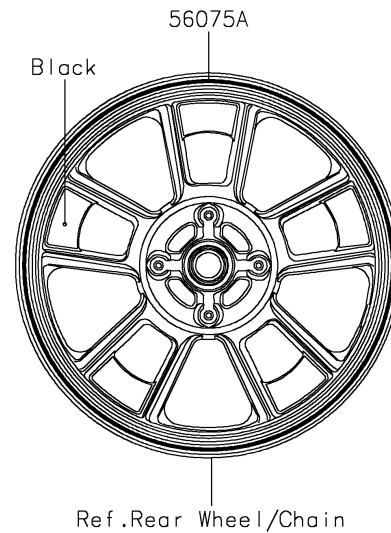

2020 VULCAN® S ABS CAFE

PARTS DIAGRAM

Decals(Blue/Ebony)(ELF)

2020 VULCAN[®] S ABS CAFE

PARTS LIST

Decals(Blue/Ebony)(ELF)

ITEM NAME

PART NUMBER

QUANTITY
