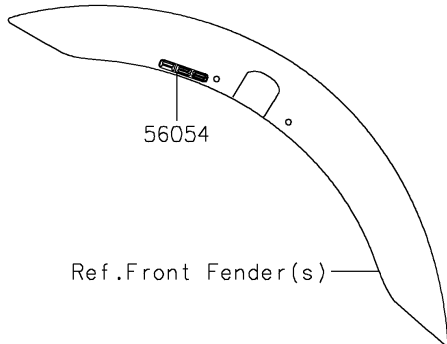

2020 VULCAN® S ABS CAFE

PARTS DIAGRAM

Decals(Blue/Ebony)(ELF)

2020 VULCAN[®] S ABS CAFE

PARTS LIST

Decals(Blue/Ebony)(ELF)

ITEM NAME

PART NUMBER

QUANTITY
