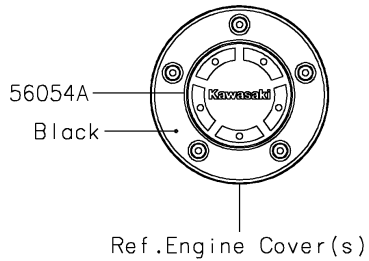

2020 VULCAN® S ABS CAFE

PARTS DIAGRAM

Decals(Blue/Ebony)(ELF)

2020 VULCAN[®] S ABS CAFE

PARTS LIST

Decals(Blue/Ebony)(ELF)

ITEM NAME

PART NUMBER