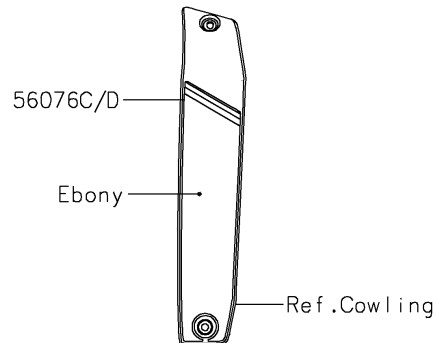

2020 VULCAN® S ABS CAFE

PARTS DIAGRAM

Decals(Blue/Ebony)(ELF)

2020 VULCAN[®] S ABS CAFE

PARTS LIST

Decals(Blue/Ebony)(ELF)

ITEM NAME

PART NUMBER