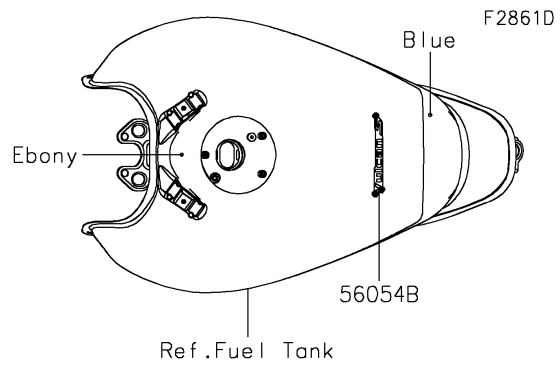

2020 VULCAN® S ABS CAFE

PARTS DIAGRAM

Decals(Blue/Ebony)(ELF)

2020 VULCAN[®] S ABS CAFE

PARTS LIST

Decals(Blue/Ebony)(ELF)

ITEM NAME

PART NUMBER

QUANTITY
