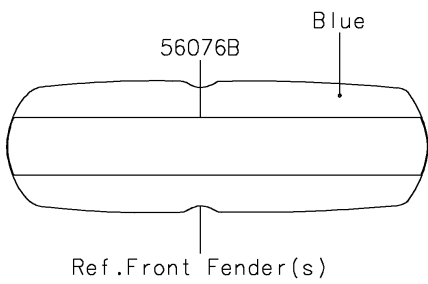

2020 VULCAN® S ABS CAFE

PARTS DIAGRAM

Decals(Blue/Ebony)(ELF)

2020 VULCAN[®] S ABS CAFE

PARTS LIST

Decals(Blue/Ebony)(ELF)

ITEM NAME

PART NUMBER

QUANTITY
