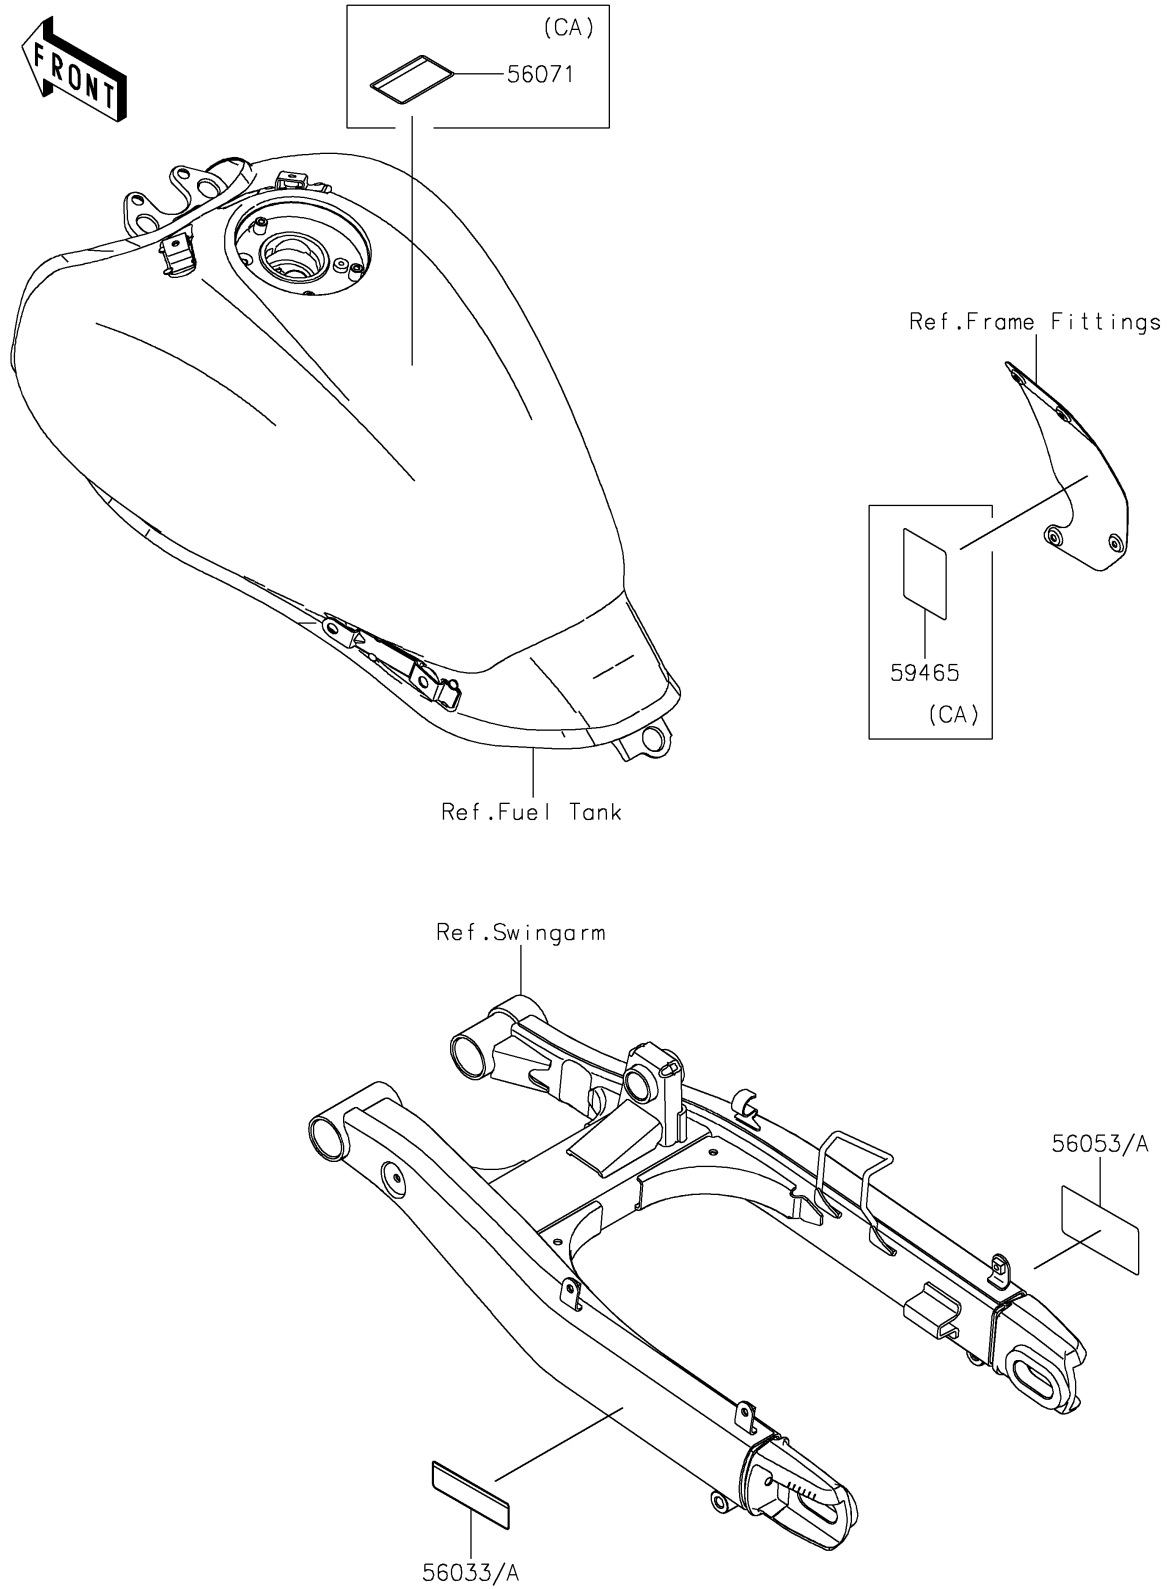

2020 VULCAN® S ABS CAFE

PARTS DIAGRAM

Labels

F2860

2020 VULCAN[®] S ABS CAFE

PARTS LIST

Labels

ITEM NAME

PART NUMBER

QUANTITY
