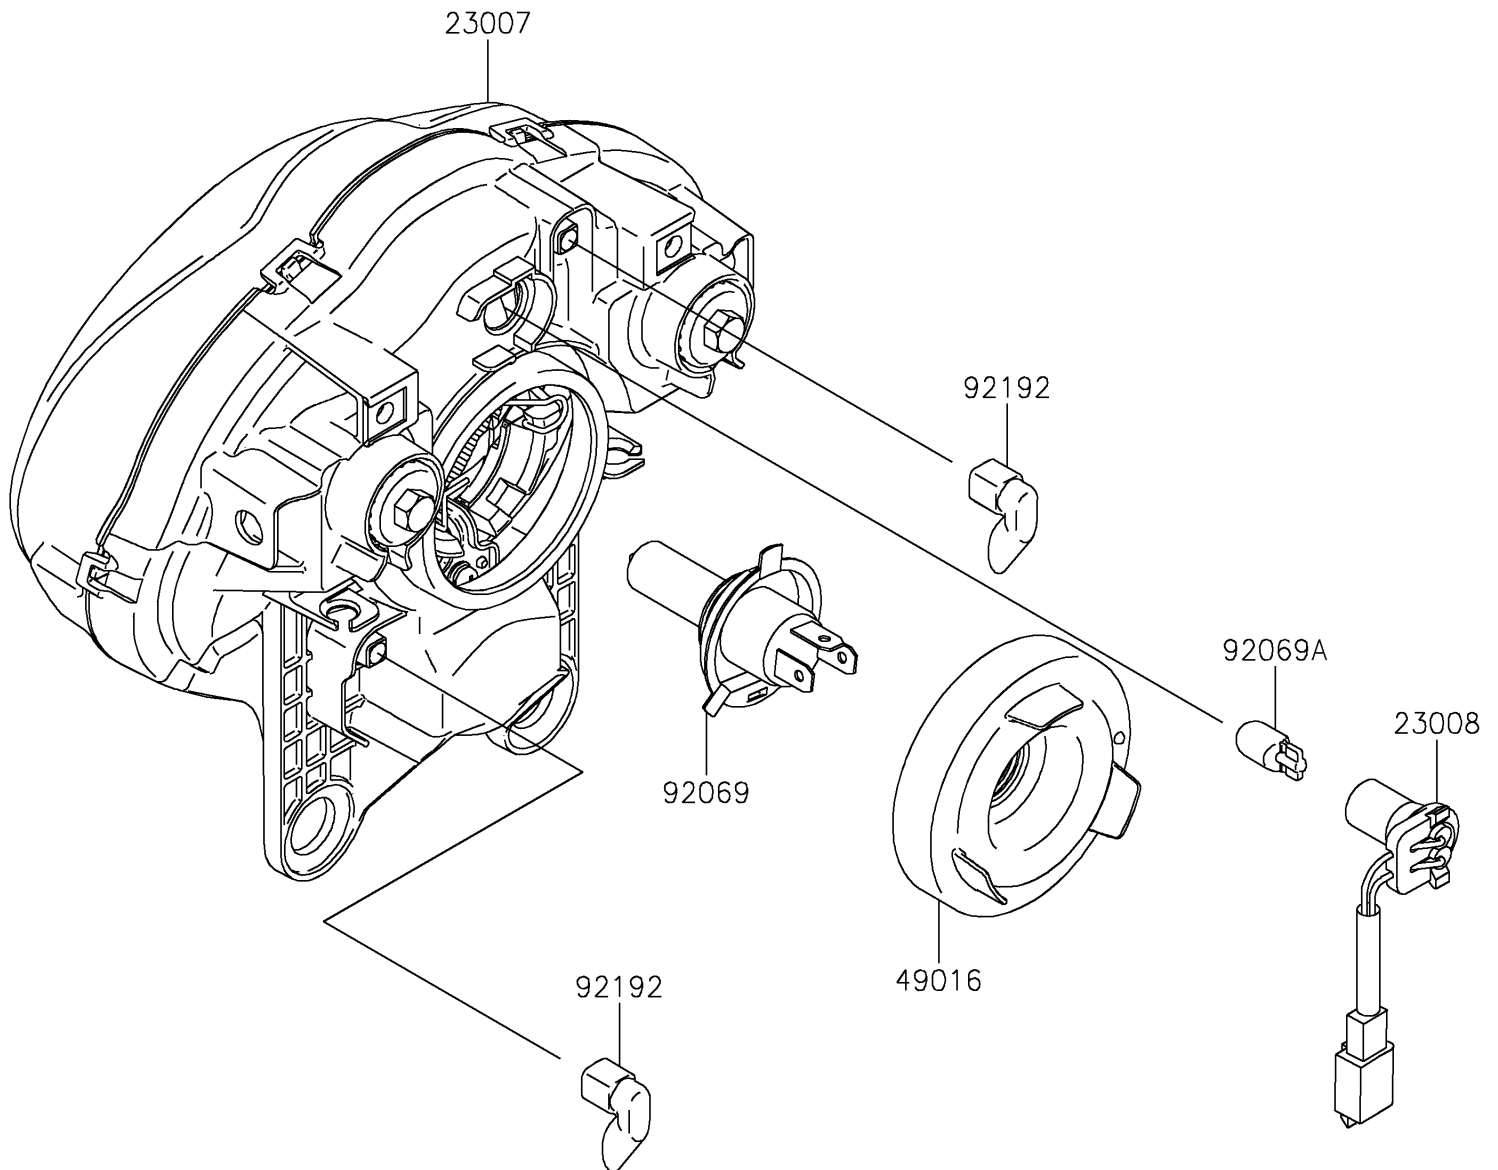

2020 VULCAN[®] S ABS CAFE

PARTS DIAGRAM

Headlight(s)

F2710

2020 VULCAN[®] S ABS CAFE

PARTS LIST

Headlight(s)

ITEM NAME

PART NUMBER

QUANTITY
