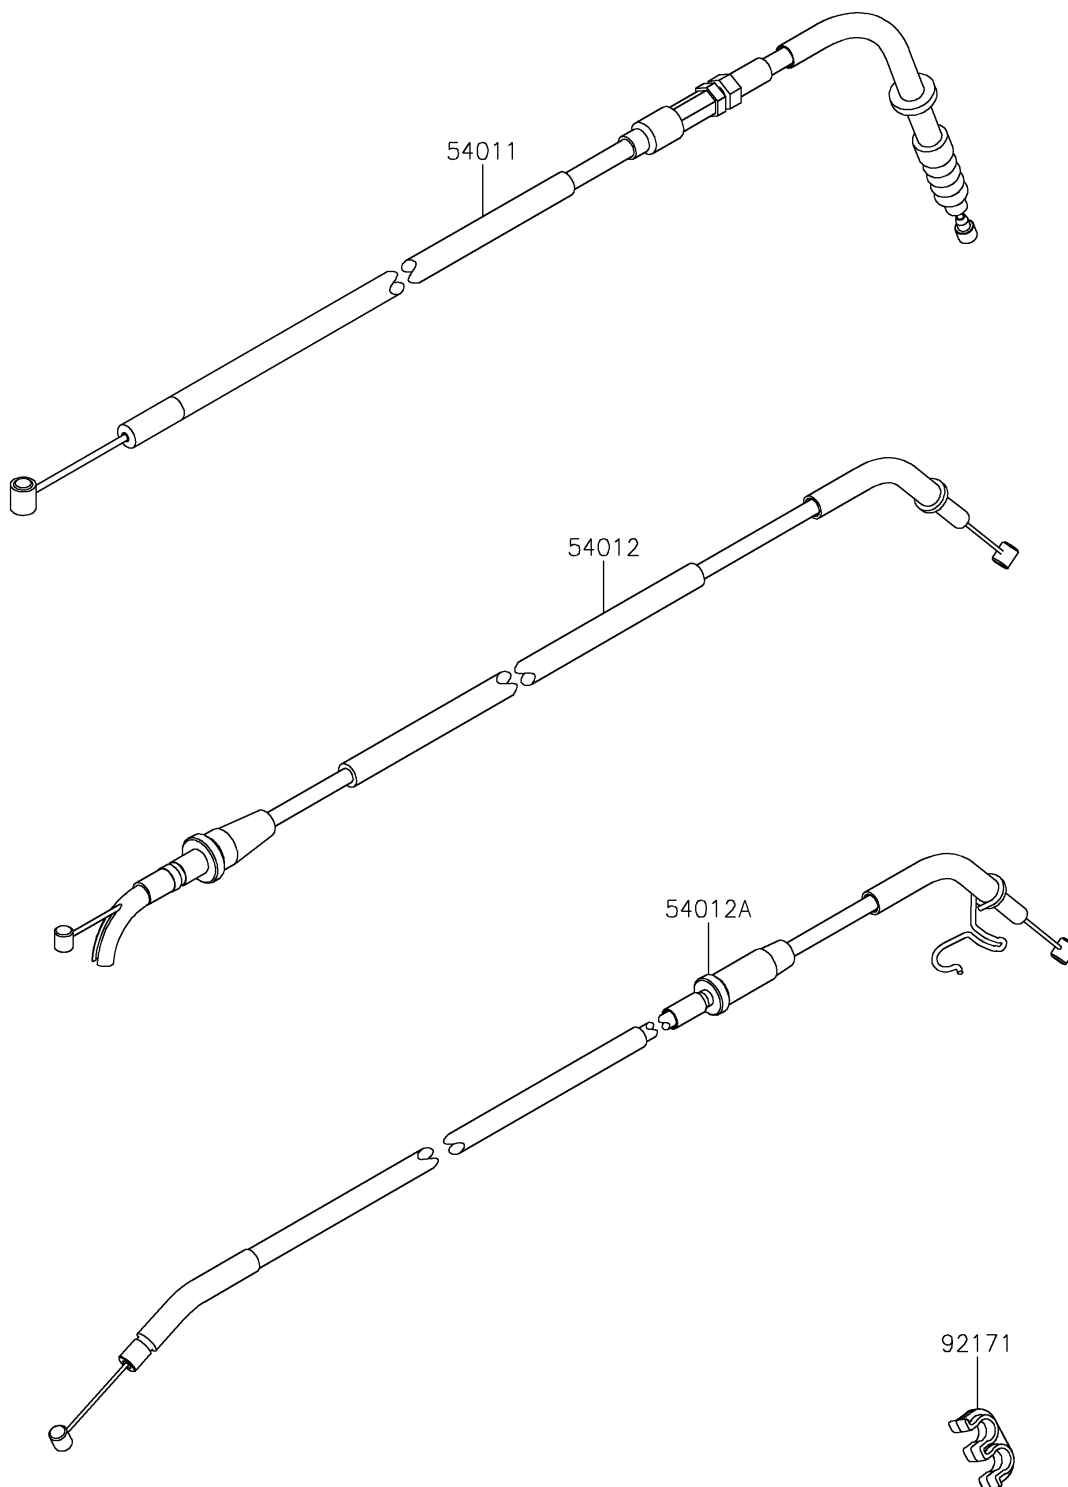

2020 VULCAN® S ABS CAFE

PARTS DIAGRAM

Cables

F2540

2020 VULCAN® S ABS CAFE

PARTS LIST

Cables

ITEM NAME

PART NUMBER

QUANTITY
