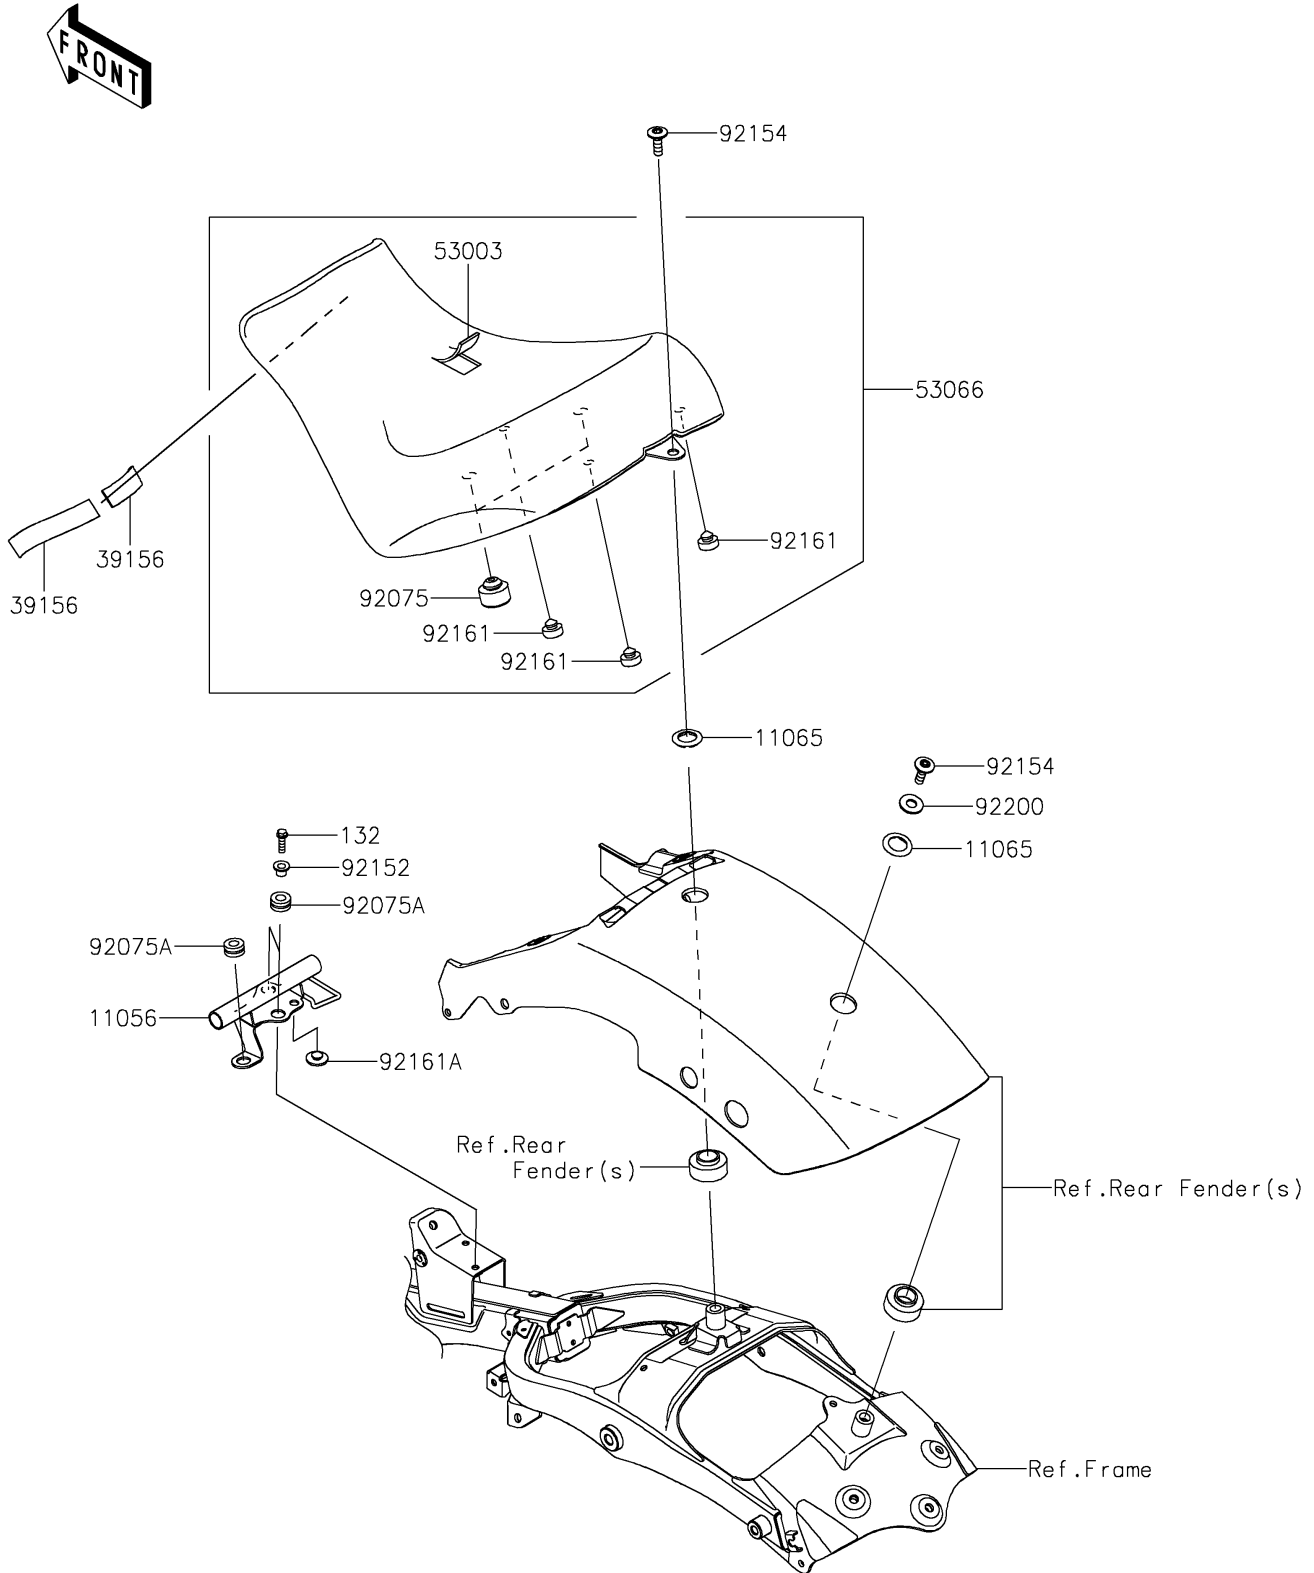

2020 VULCAN® S ABS CAFE

PARTS DIAGRAM

Seat

F2510

2020 VULCAN[®] S ABS CAFE

PARTS LIST

Seat

ITEM NAME

PART NUMBER

QUANTITY
