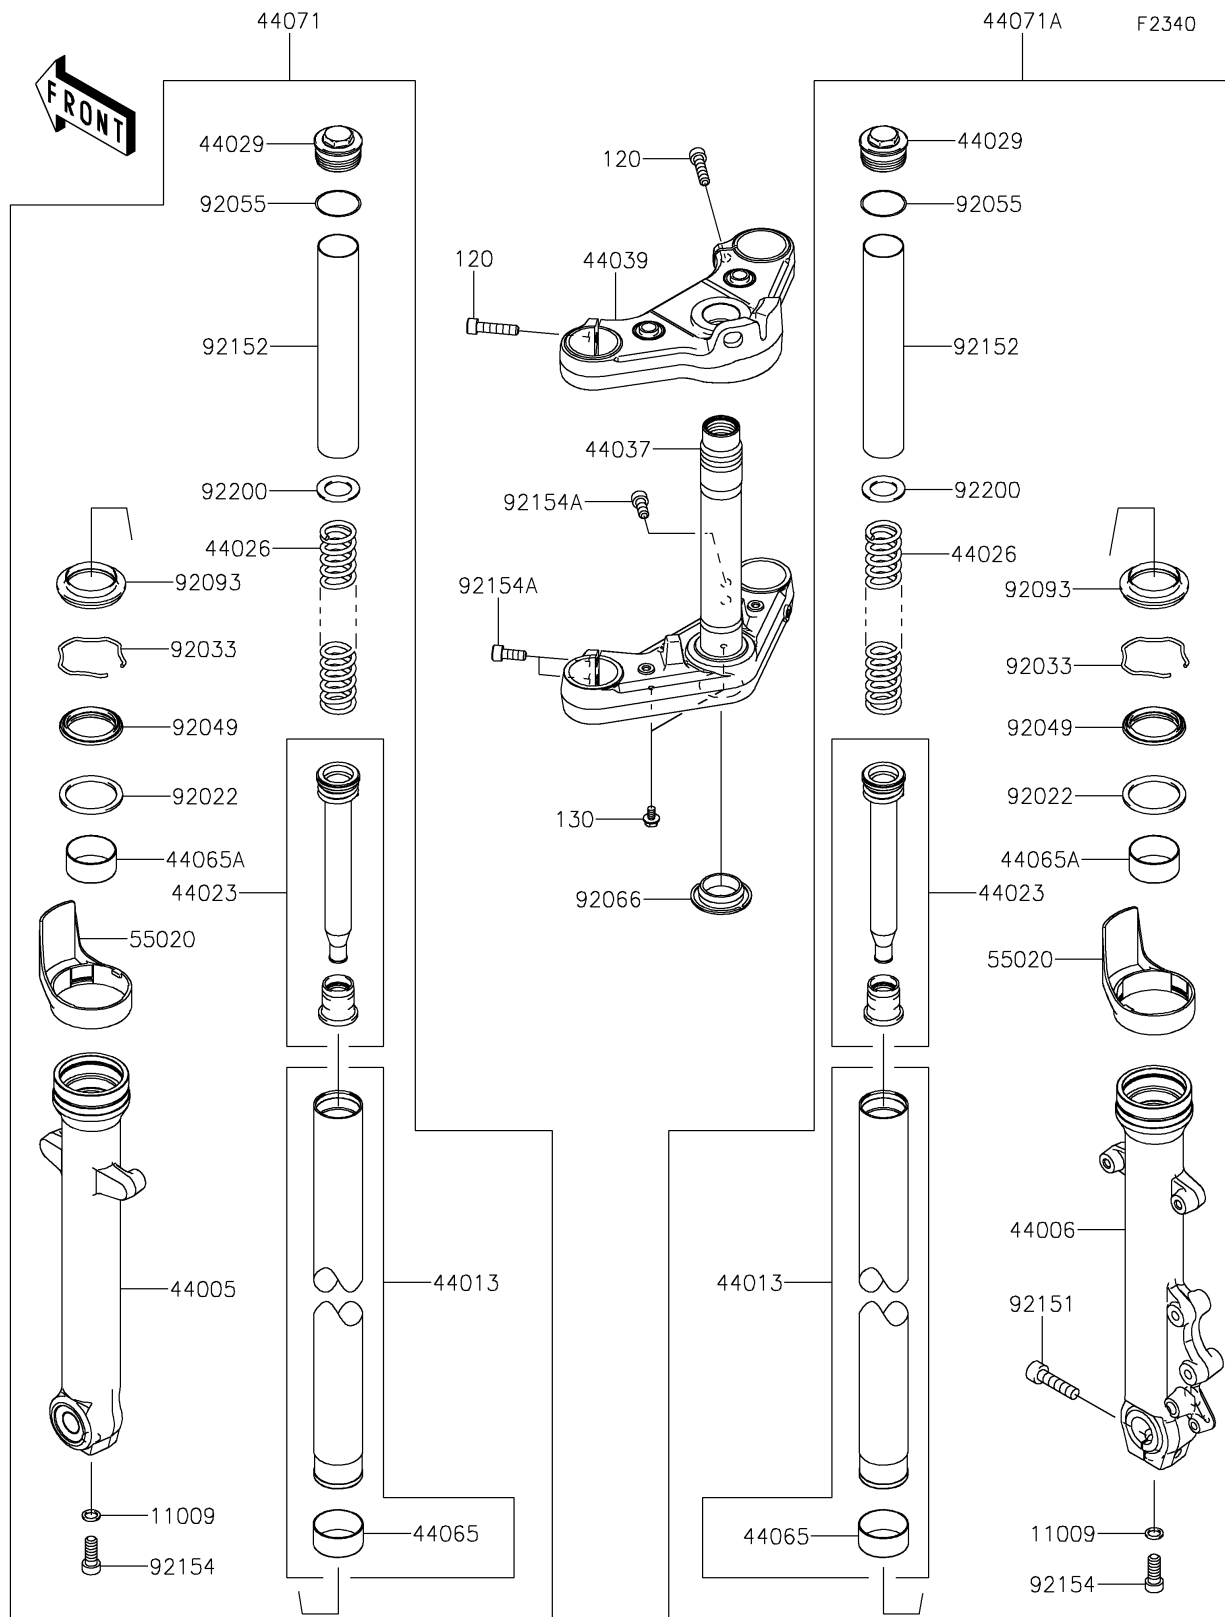

2020 VULCAN® S ABS CAFE

PARTS DIAGRAM

Front Fork

2020 VULCAN[®] S ABS CAFE

PARTS LIST

Front Fork

ITEM NAME

PART NUMBER

QUANTITY
