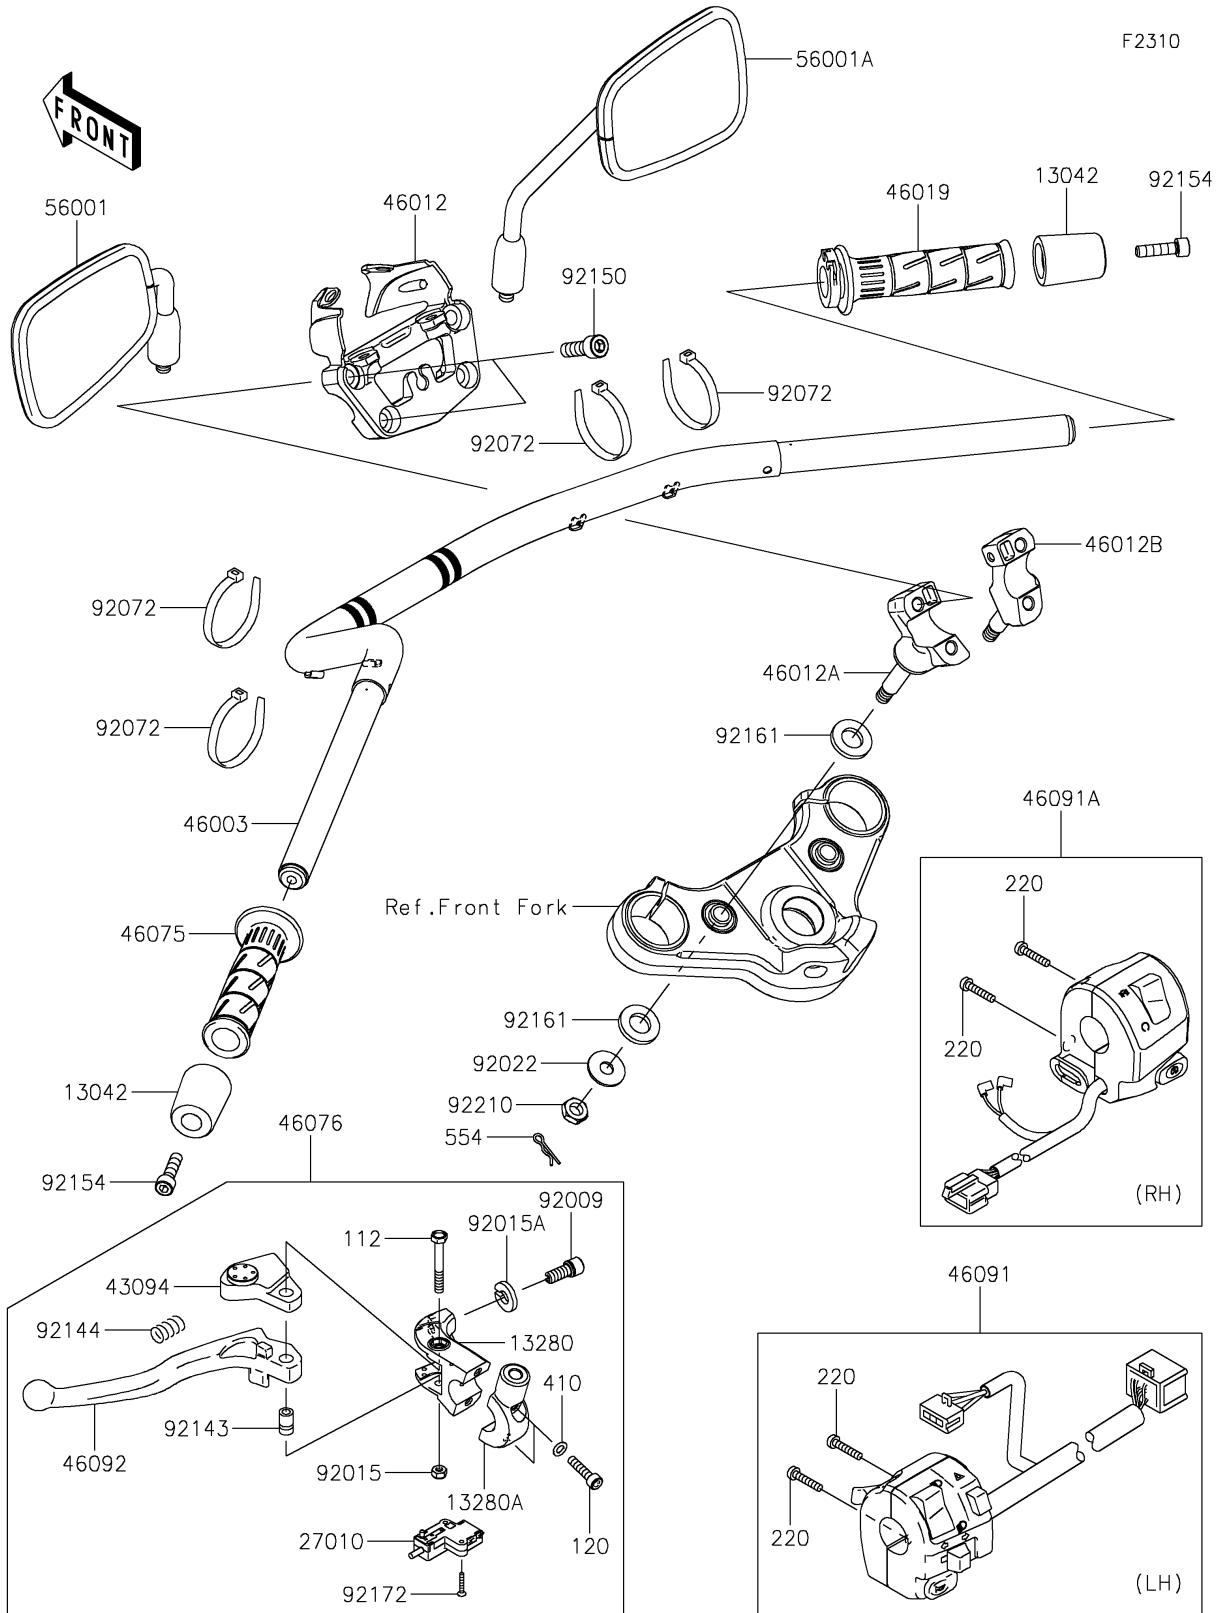

2020 VULCAN® S ABS CAFE

PARTS DIAGRAM

Handlebar

2020 VULCAN[®] S ABS CAFE

PARTS LIST

Handlebar

ITEM NAME

PART NUMBER

QUANTITY
