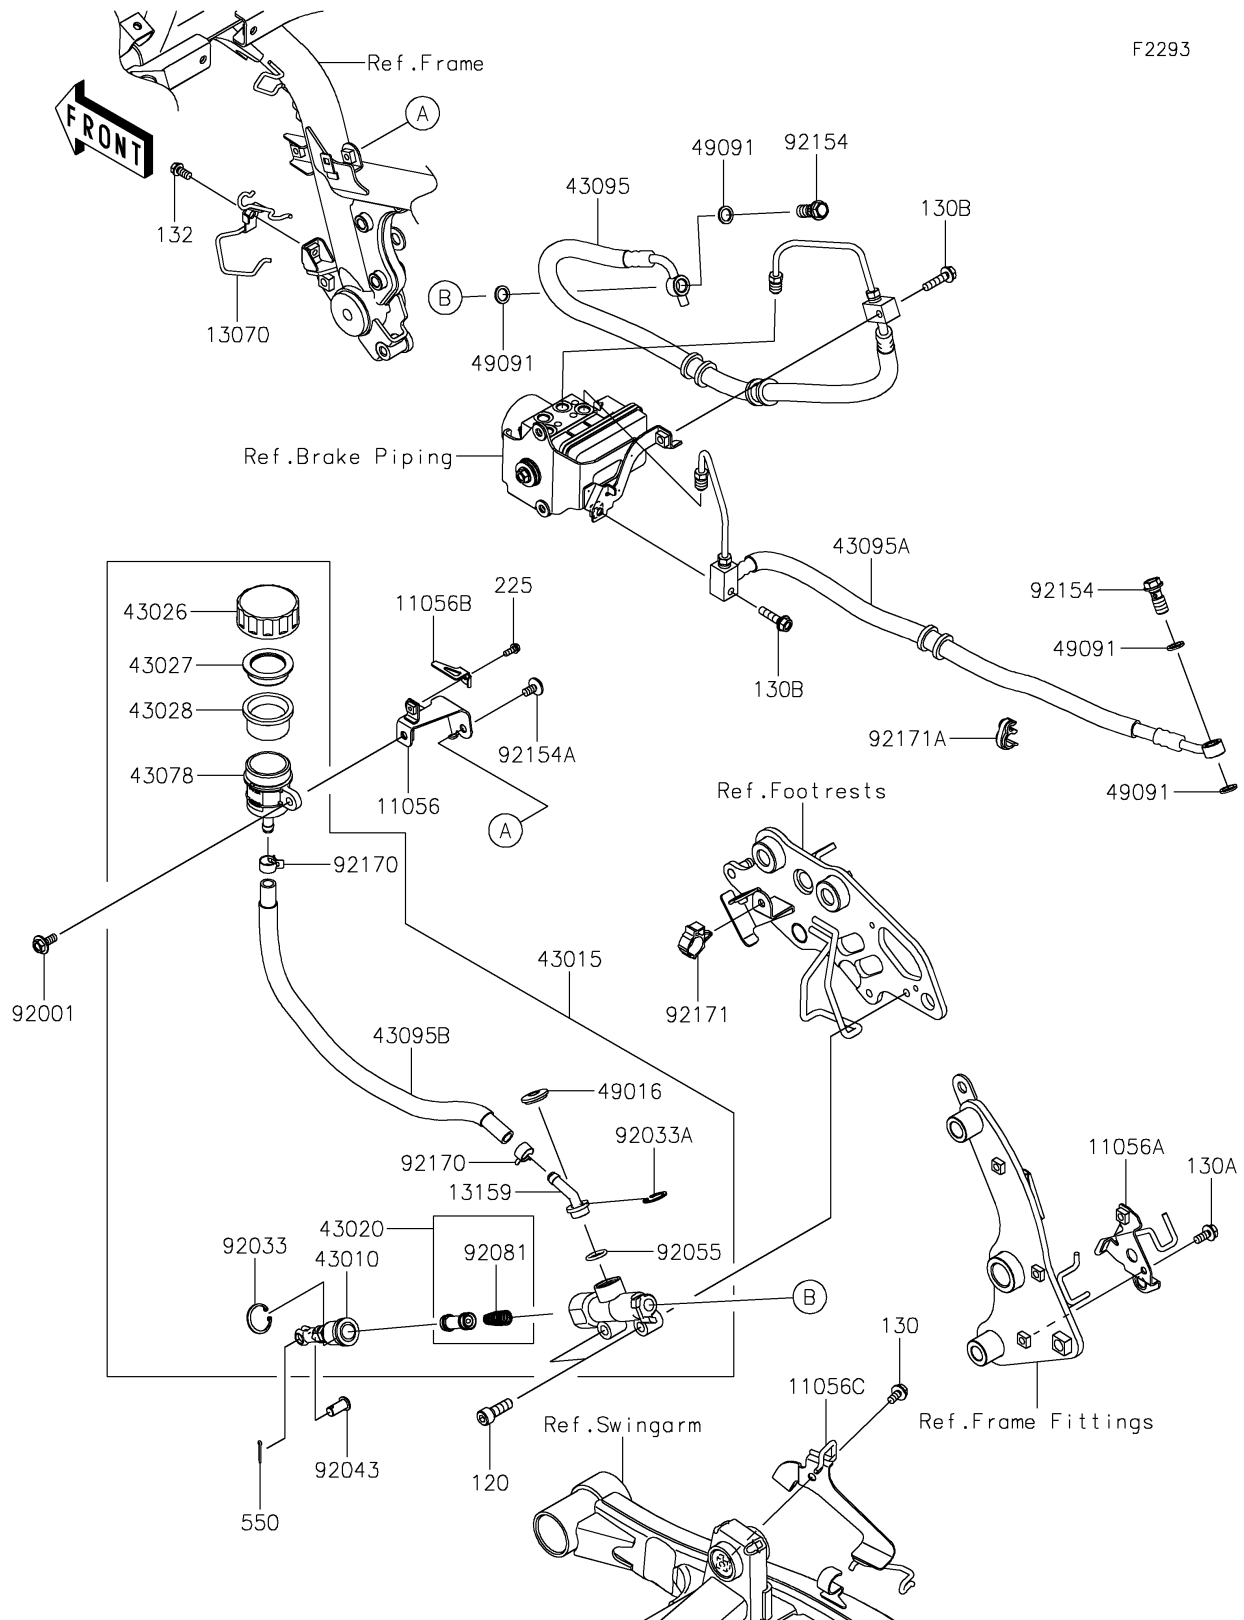

2020 VULCAN® S ABS CAFE

PARTS DIAGRAM

Rear Master Cylinder

2020 VULCAN[®] S ABS CAFE

PARTS LIST

Rear Master Cylinder

ITEM NAME

PART NUMBER

QUANTITY
