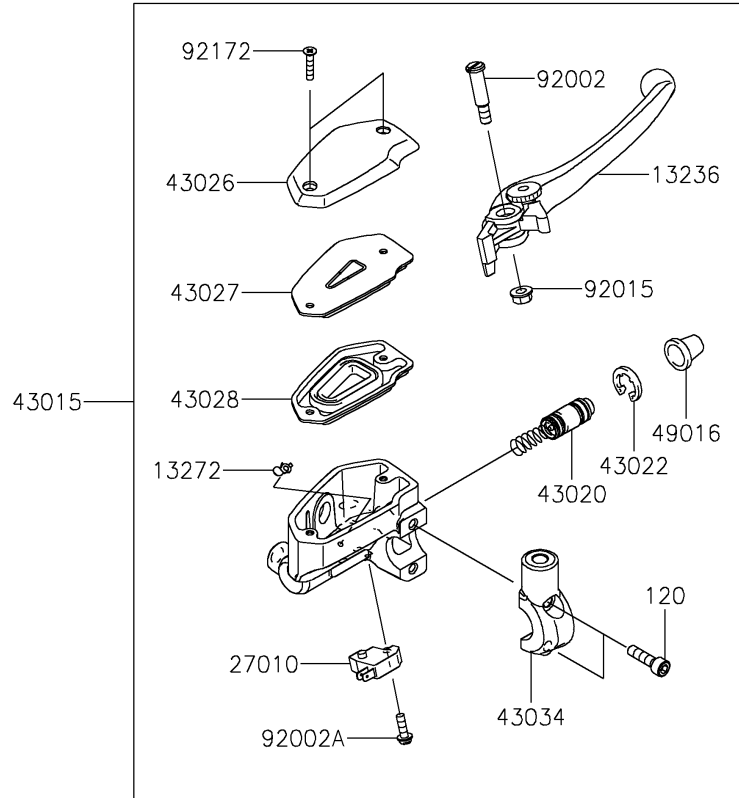

2020 VULCAN® S ABS CAFE

PARTS DIAGRAM

Front Master Cylinder

F2291

2020 VULCAN® S ABS CAFE

PARTS LIST

Front Master Cylinder

ITEM NAME

PART NUMBER

QUANTITY
