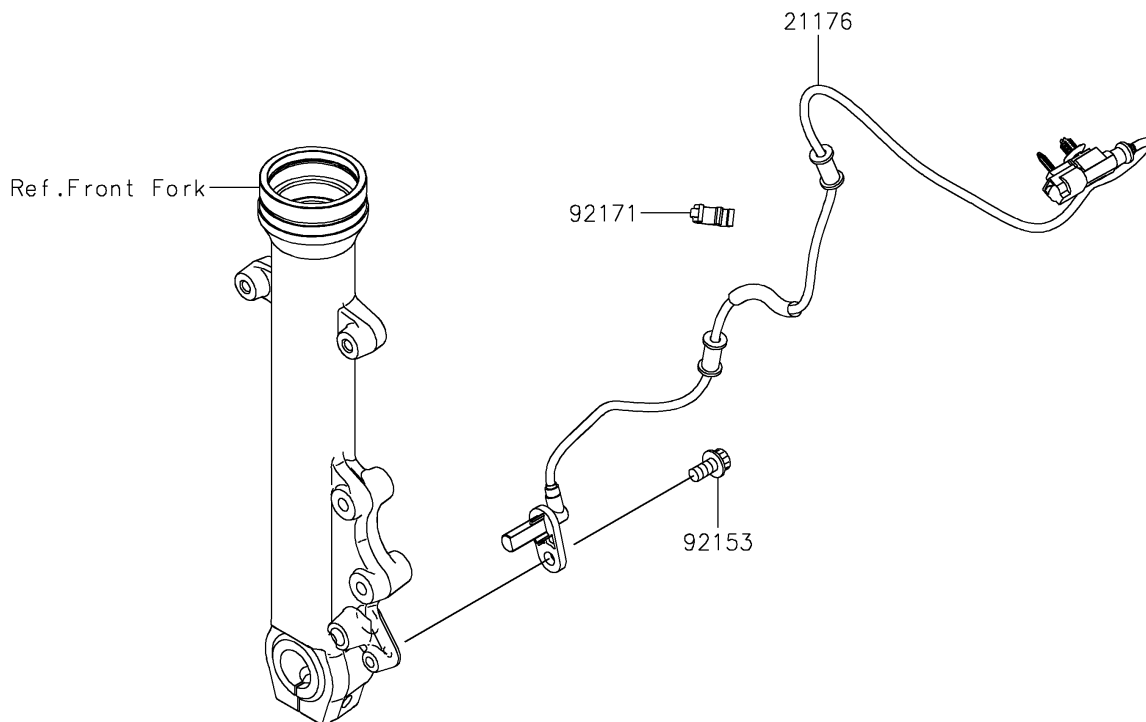

2020 VULCAN® S ABS CAFE

PARTS DIAGRAM

Front Master Cylinder

F2291

2020 VULCAN® S ABS CAFE

PARTS LIST

Front Master Cylinder

ITEM NAME

PART NUMBER

QUANTITY
