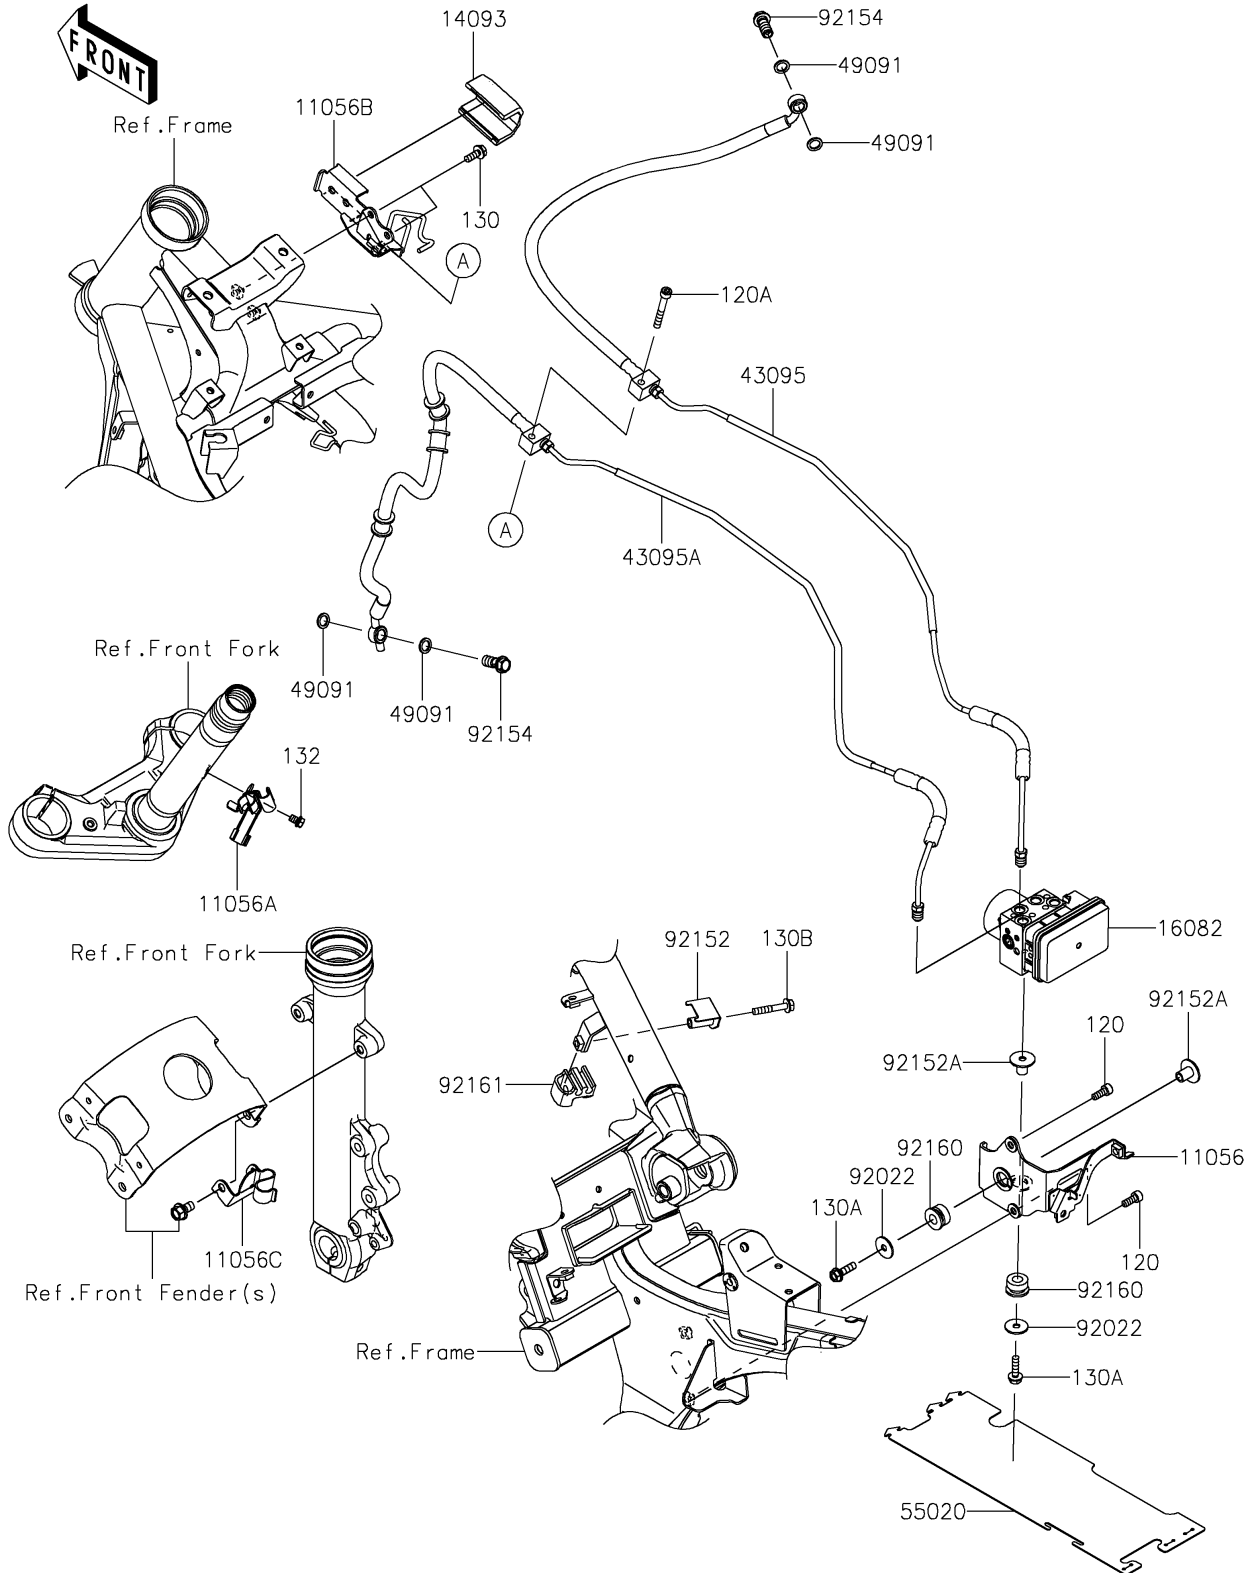

2020 VULCAN® S ABS CAFE

PARTS DIAGRAM

Brake Piping

F2262

2020 VULCAN[®] S ABS CAFE

PARTS LIST

Brake Piping

ITEM NAME

PART NUMBER

QUANTITY
