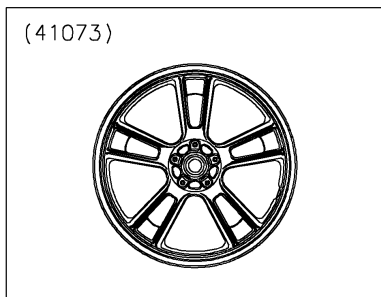

2020 VULCAN® S ABS CAFE

PARTS DIAGRAM

Front Wheel

WOD

2020 VULCAN[®] S ABS CAFE

PARTS LIST

Front Wheel

ITEM NAME

PART NUMBER

QUANTITY
