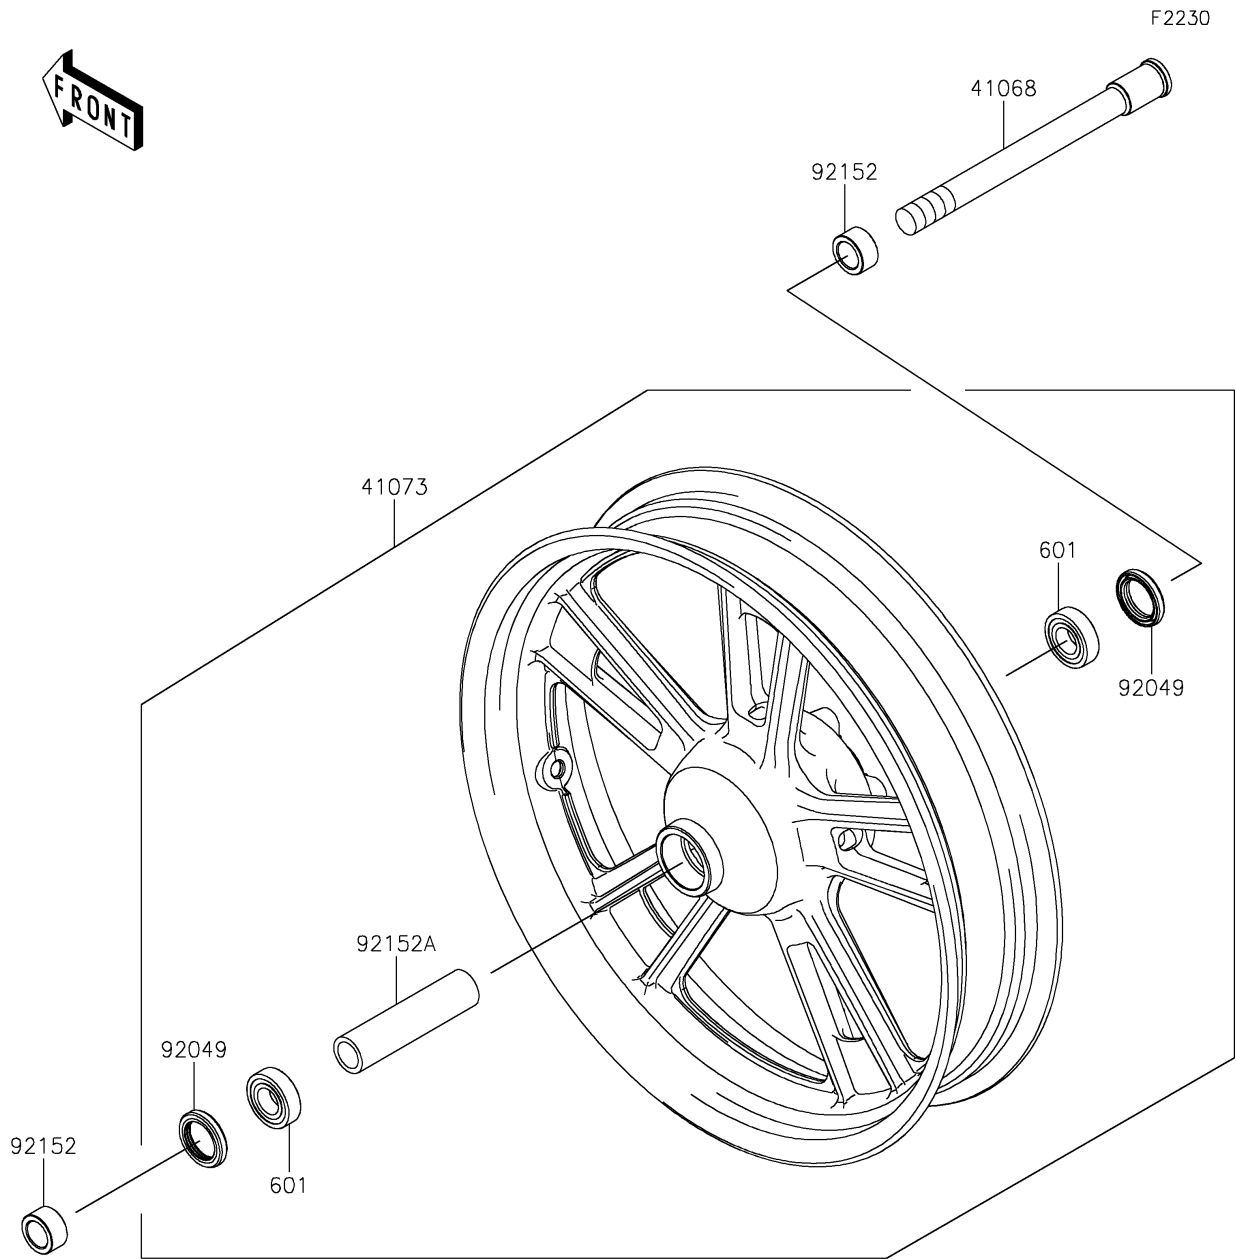

2020 VULCAN® S ABS CAFE

PARTS DIAGRAM

Front Wheel

WOD

2020 VULCAN[®] S ABS CAFE

PARTS LIST

Front Wheel

ITEM NAME

PART NUMBER

QUANTITY
