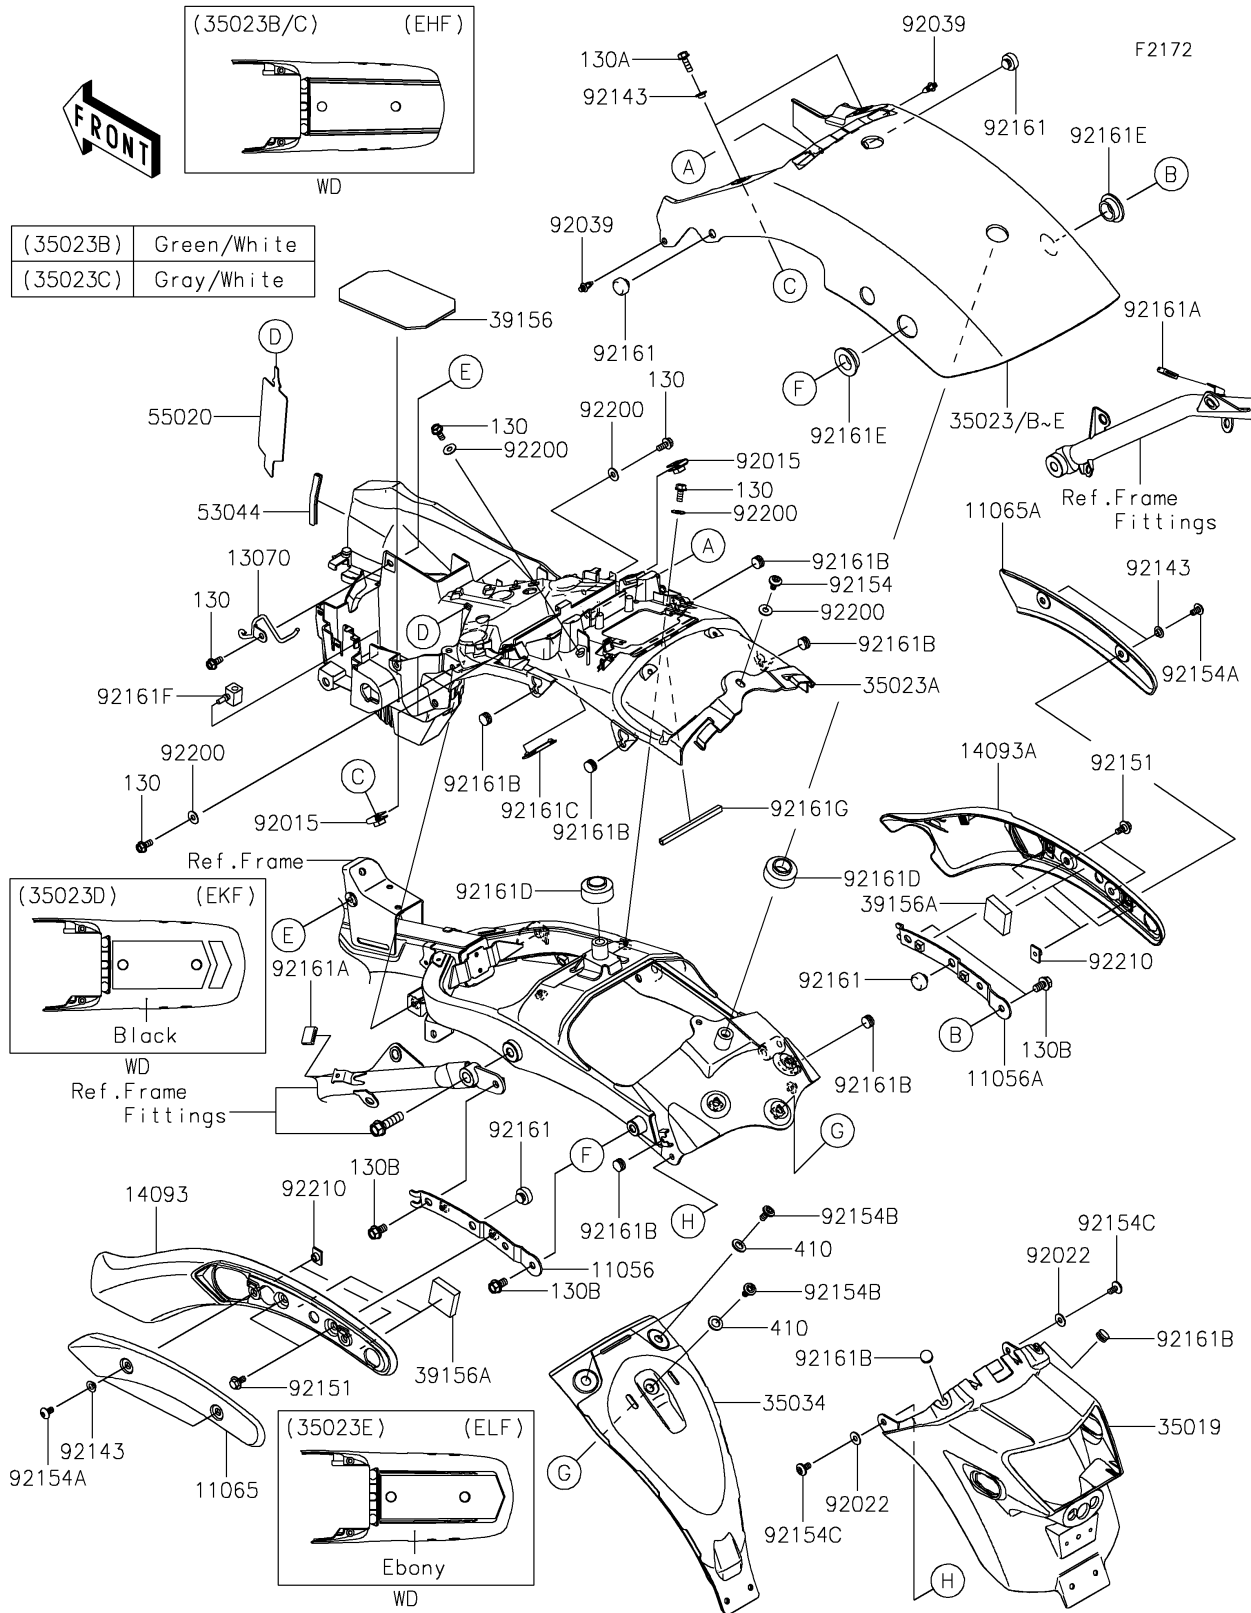

2020 VULCAN® S ABS CAFE

PARTS DIAGRAM

Rear Fender(s)

2020 VULCAN[®] S ABS CAFE

PARTS LIST

Rear Fender(s)

ITEM NAME

PART NUMBER

QUANTITY
