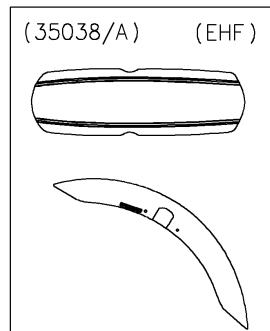

2020 VULCAN® S ABS CAFE

PARTS DIAGRAM

Front Fender(s)

F2171

(35038)	Gray/White
(35038A)	Green/White

(35038B)	Orange
(35038C)	Blue

WD

WOD

WD

2020 VULCAN® S ABS CAFE

PARTS LIST

Front Fender(s)

ITEM NAME

PART NUMBER

QUANTITY
