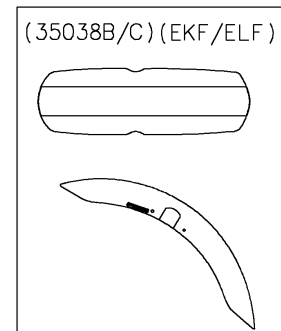

2020 VULCAN® S ABS CAFE

PARTS DIAGRAM

Front Fender(s)

F2171

(35038)	Gray/White
(35038A)	Green/White

(35038B)	Orange
(35038C)	Blue

WD

WOD

WD

2020 VULCAN® S ABS CAFE

PARTS LIST

Front Fender(s)

ITEM NAME

PART NUMBER

QUANTITY
