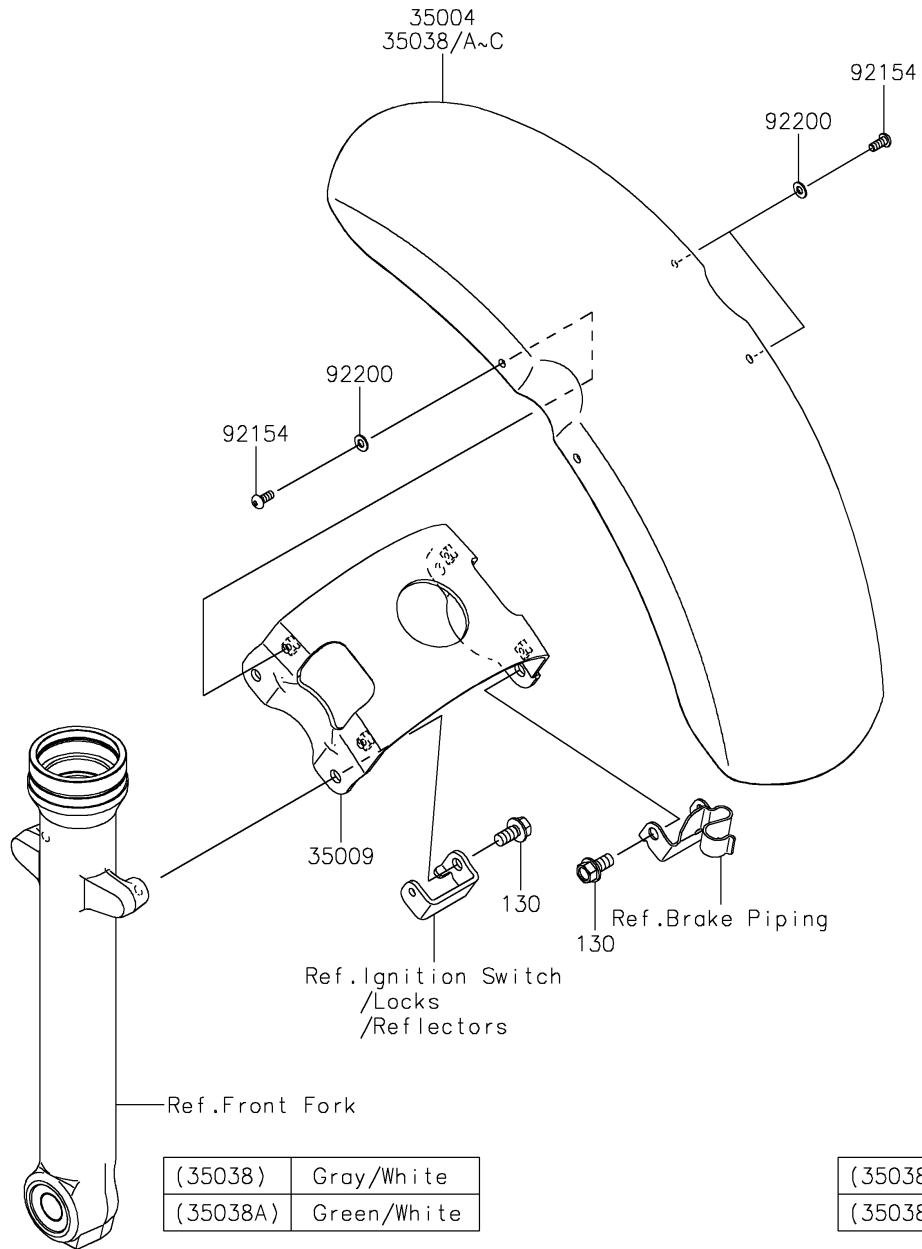

2020 VULCAN® S ABS CAFE

PARTS DIAGRAM

Front Fender(s)

F2171

(35038)	Gray/White
(35038A)	Green/White

(35038B)	Orange
(35038C)	Blue

WD

WOD

WD

2020 VULCAN® S ABS CAFE

PARTS LIST

Front Fender(s)

ITEM NAME

PART NUMBER

QUANTITY
