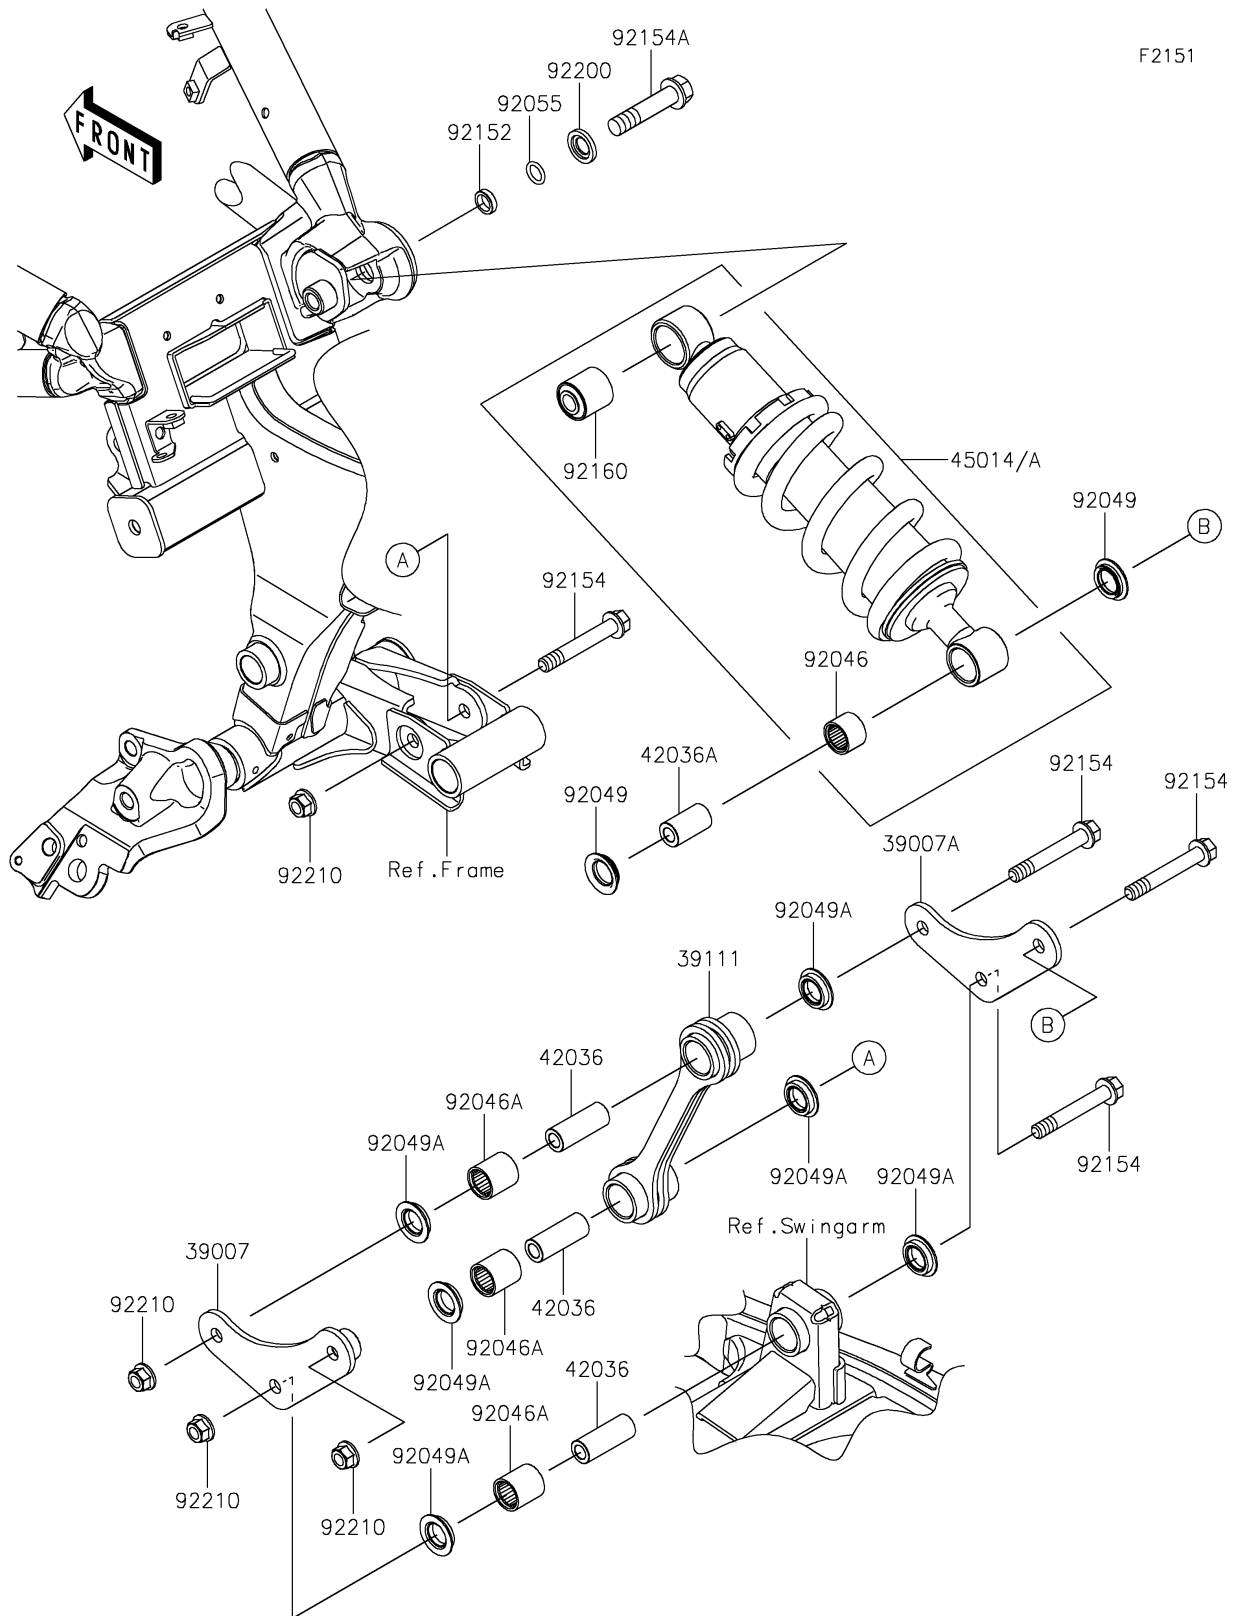

2020 VULCAN® S ABS CAFE

PARTS DIAGRAM

Suspension/Shock Absorber

2020 VULCAN® S ABS CAFE

PARTS LIST

Suspension/Shock Absorber

ITEM NAME

PART NUMBER

QUANTITY
