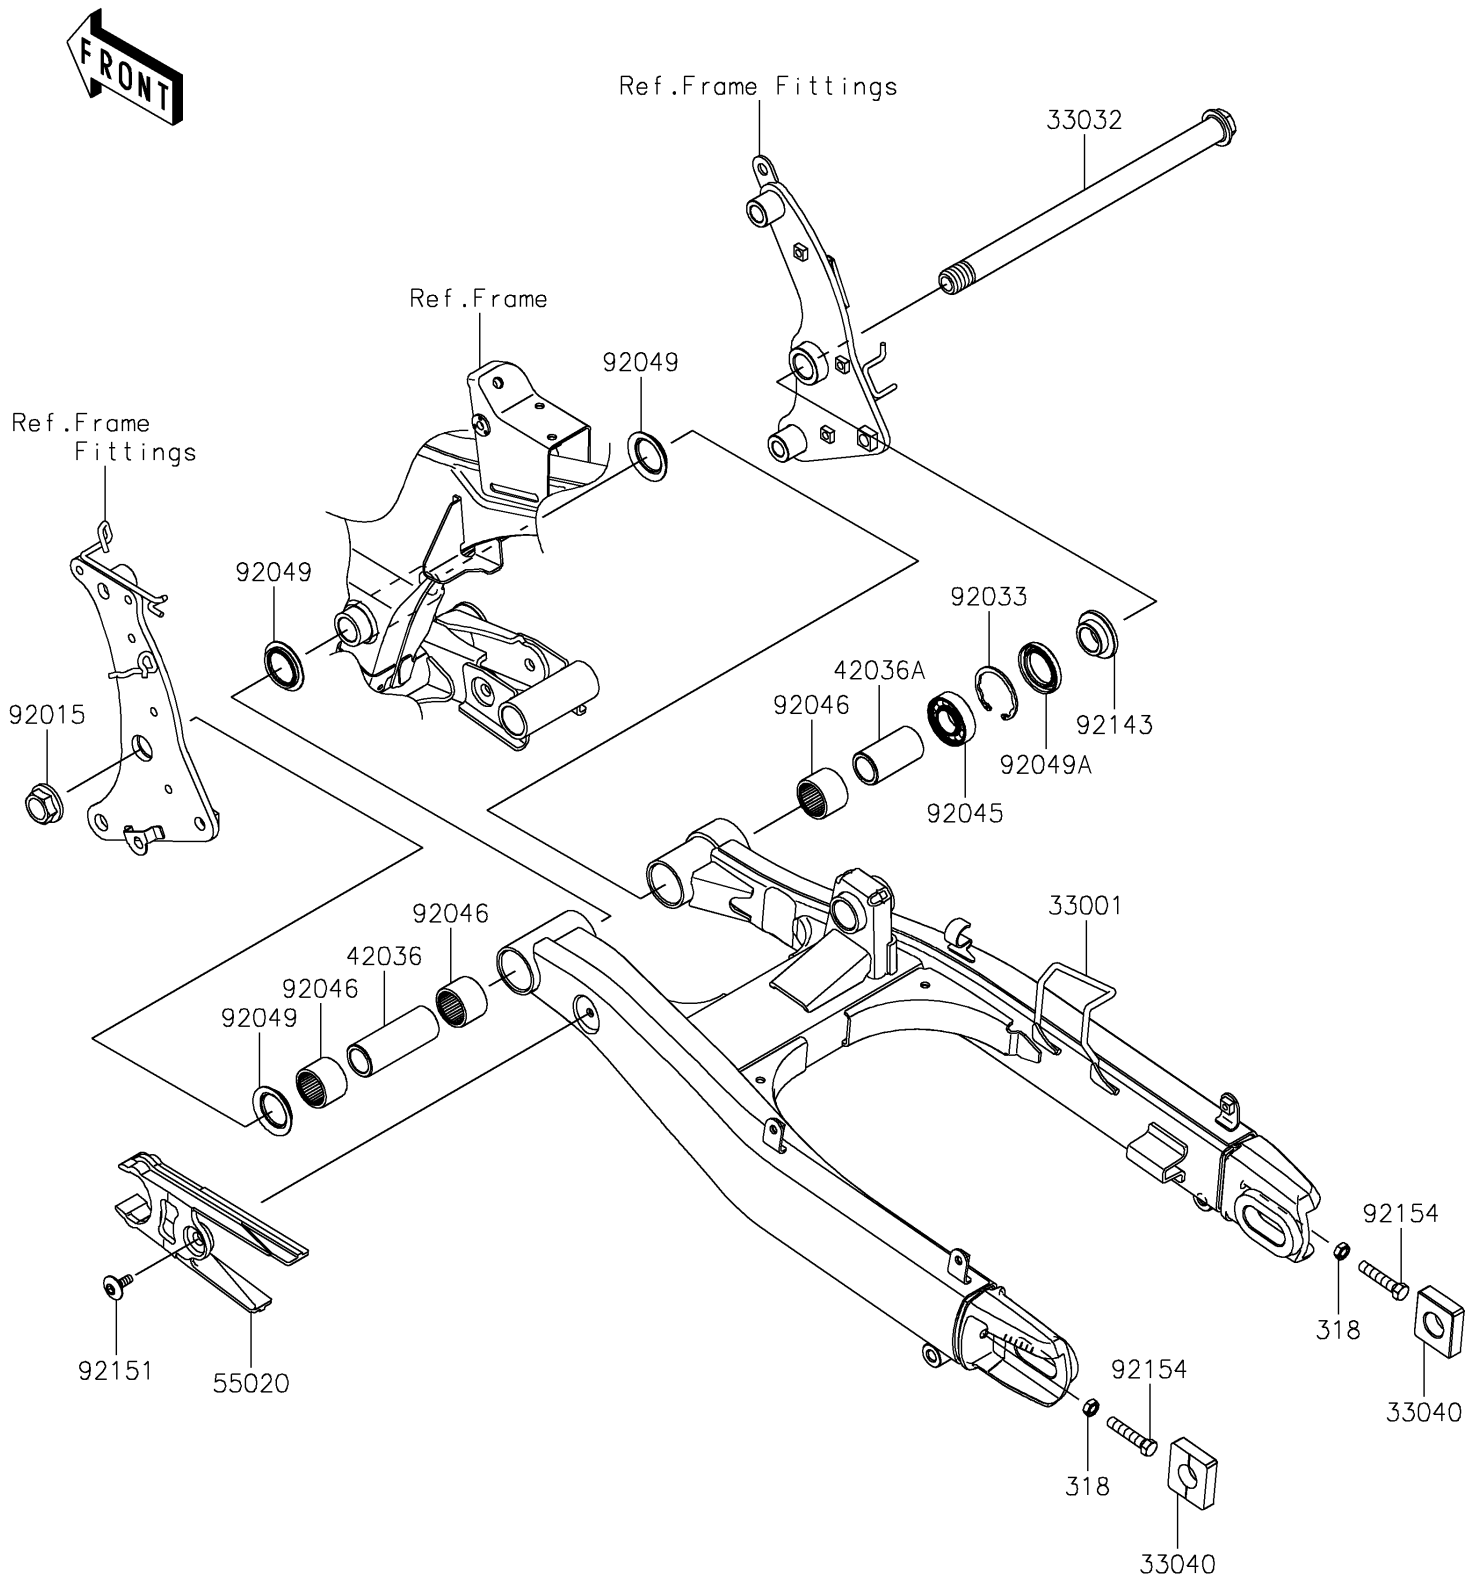

2020 VULCAN® S ABS CAFE

PARTS DIAGRAM

Swingarm

F2141

2020 VULCAN[®] S ABS CAFE

PARTS LIST

Swingarm

ITEM NAME

PART NUMBER

QUANTITY
