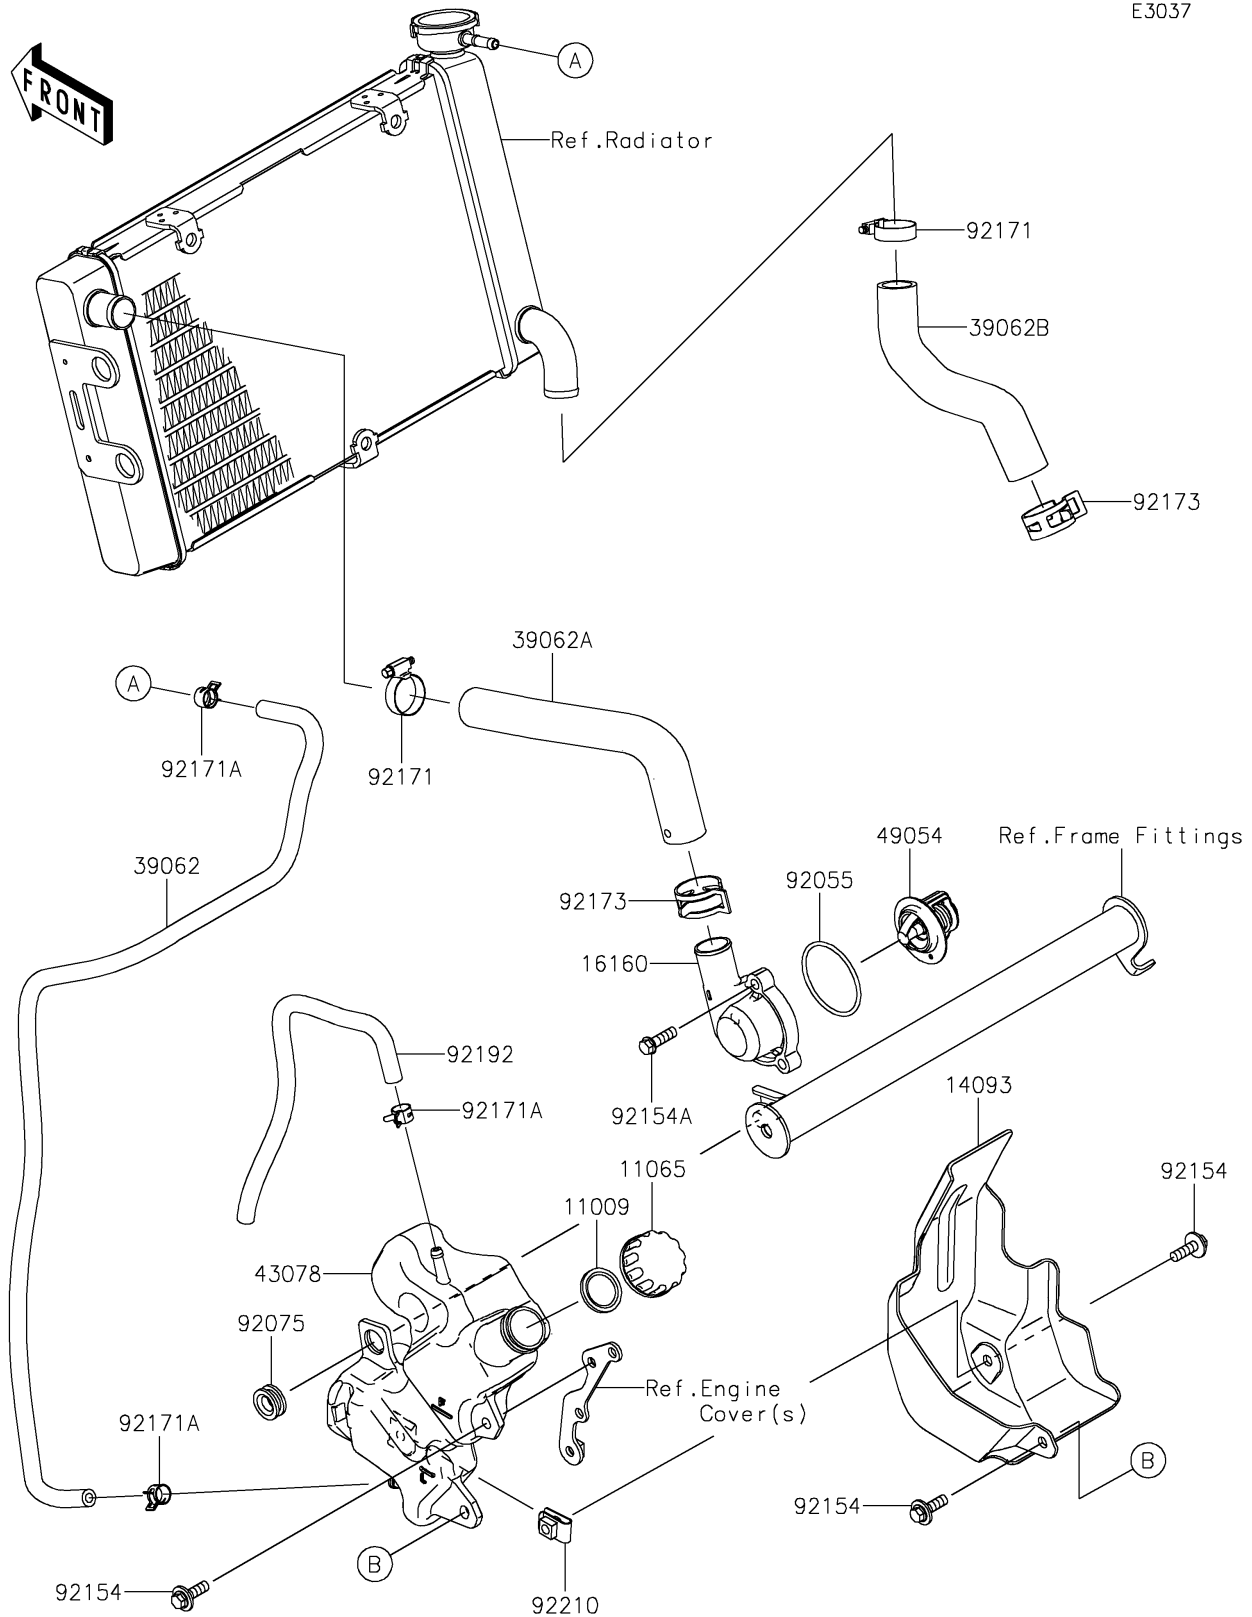

2020 VULCAN® S ABS CAFE

PARTS DIAGRAM

Water Pipe

E3037

2020 VULCAN® S ABS CAFE

PARTS LIST

Water Pipe

ITEM NAME

PART NUMBER

QUANTITY
