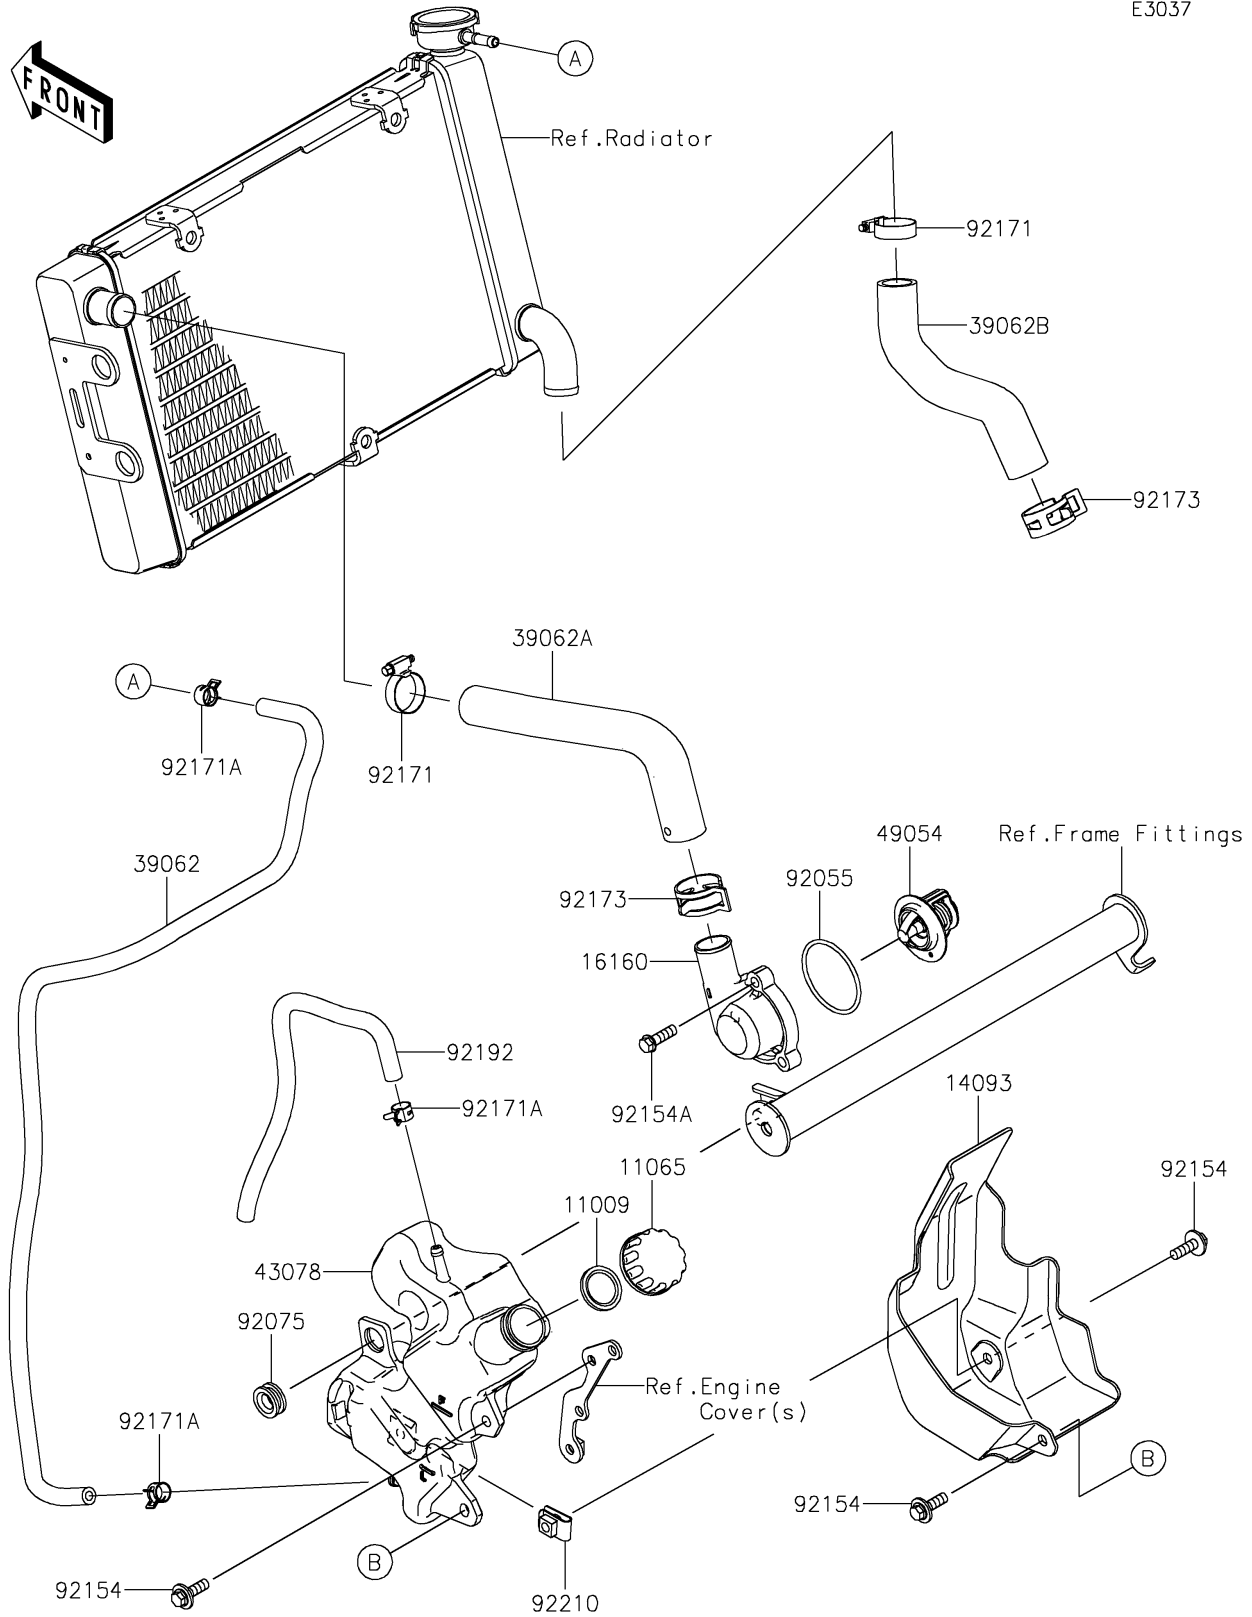

## PARTS DIAGRAM

### Water Pipe

E3037

## PARTS LIST

### Water Pipe

ITEM NAME	PART NUMBER	QUANTITY
GASKET,RESERVOIR TANK CAP (Ref # 11009)	11009-1145	1
CAP (Ref # 11065)	11065-0969	1
COVER,RESERVOIR (Ref # 14093)	14093-0098	1
BODY,THERMO (Ref # 16160)	16160-0793	1
HOSE-COOLING,RADI.-RESERVOIR (Ref # 39062)	39062-0670	1
HOSE-COOLING,HEAD-RADIATOR (Ref # 39062A)	39062-0753	1
HOSE-COOLING,RADIATOR-PUMP (Ref # 39062B)	39062-0754	1
RESERVOIR (Ref # 43078)	43078-0584	1
THERMOSTAT (Ref # 49054)	49054-0001	1
RING-O,44.7X2.4 (Ref # 92055)	92055-0160	1
DAMPER (Ref # 92075)	92075-1634	1
BOLT,FLANGED-WP,6X20 (Ref # 92154)	92154-1577	3
BOLT,FLANGED,6X20 (Ref # 92154A)	92154-1778	3
CLAMP (Ref # 92171)	92171-0337	2
CLAMP,10.5X8X0.7 (Ref # 92171A)	92171-1992	3
CLAMP (Ref # 92173)	92173-1416	2
TUBE,BREATHER (Ref # 92192)	92192-1387	1
NUT,CLIP,6MM (Ref # 92210)	92210-0933	1