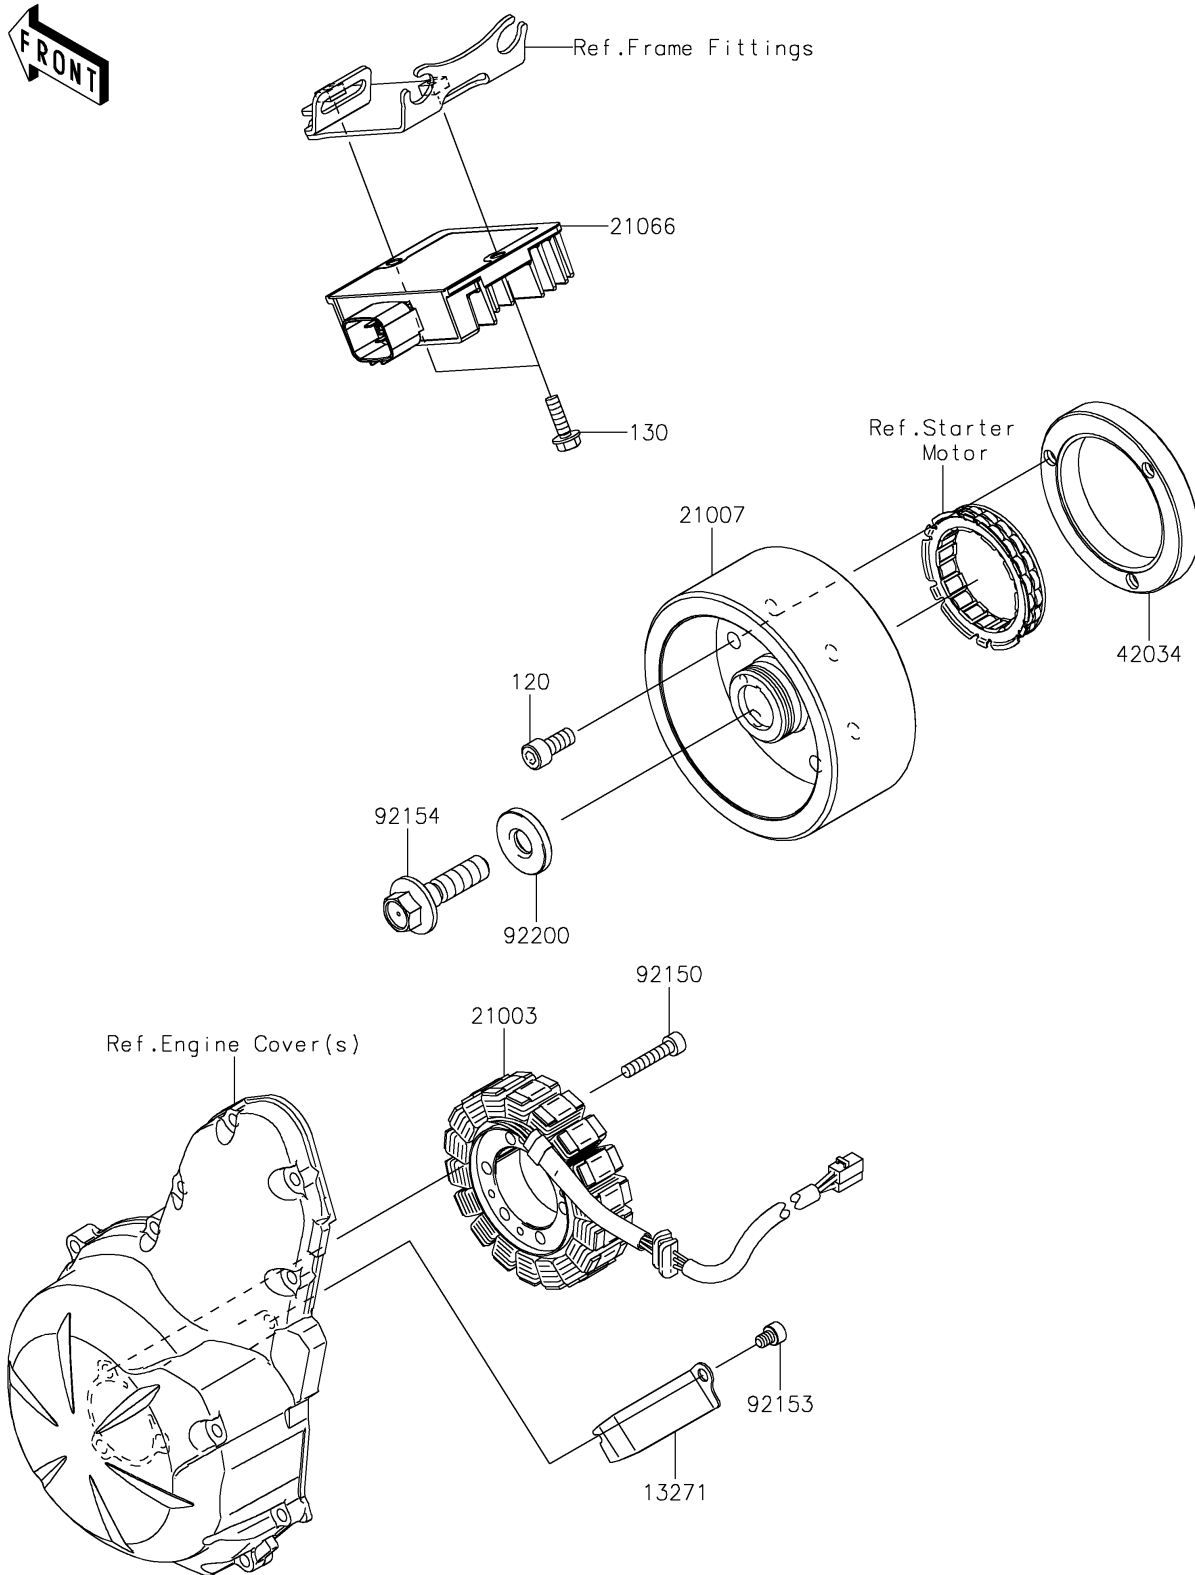

2020 VULCAN® S ABS CAFE

PARTS DIAGRAM

Generator

E1810

2020 VULCAN® S ABS CAFE

PARTS LIST

Generator

ITEM NAME

PART NUMBER

QUANTITY
