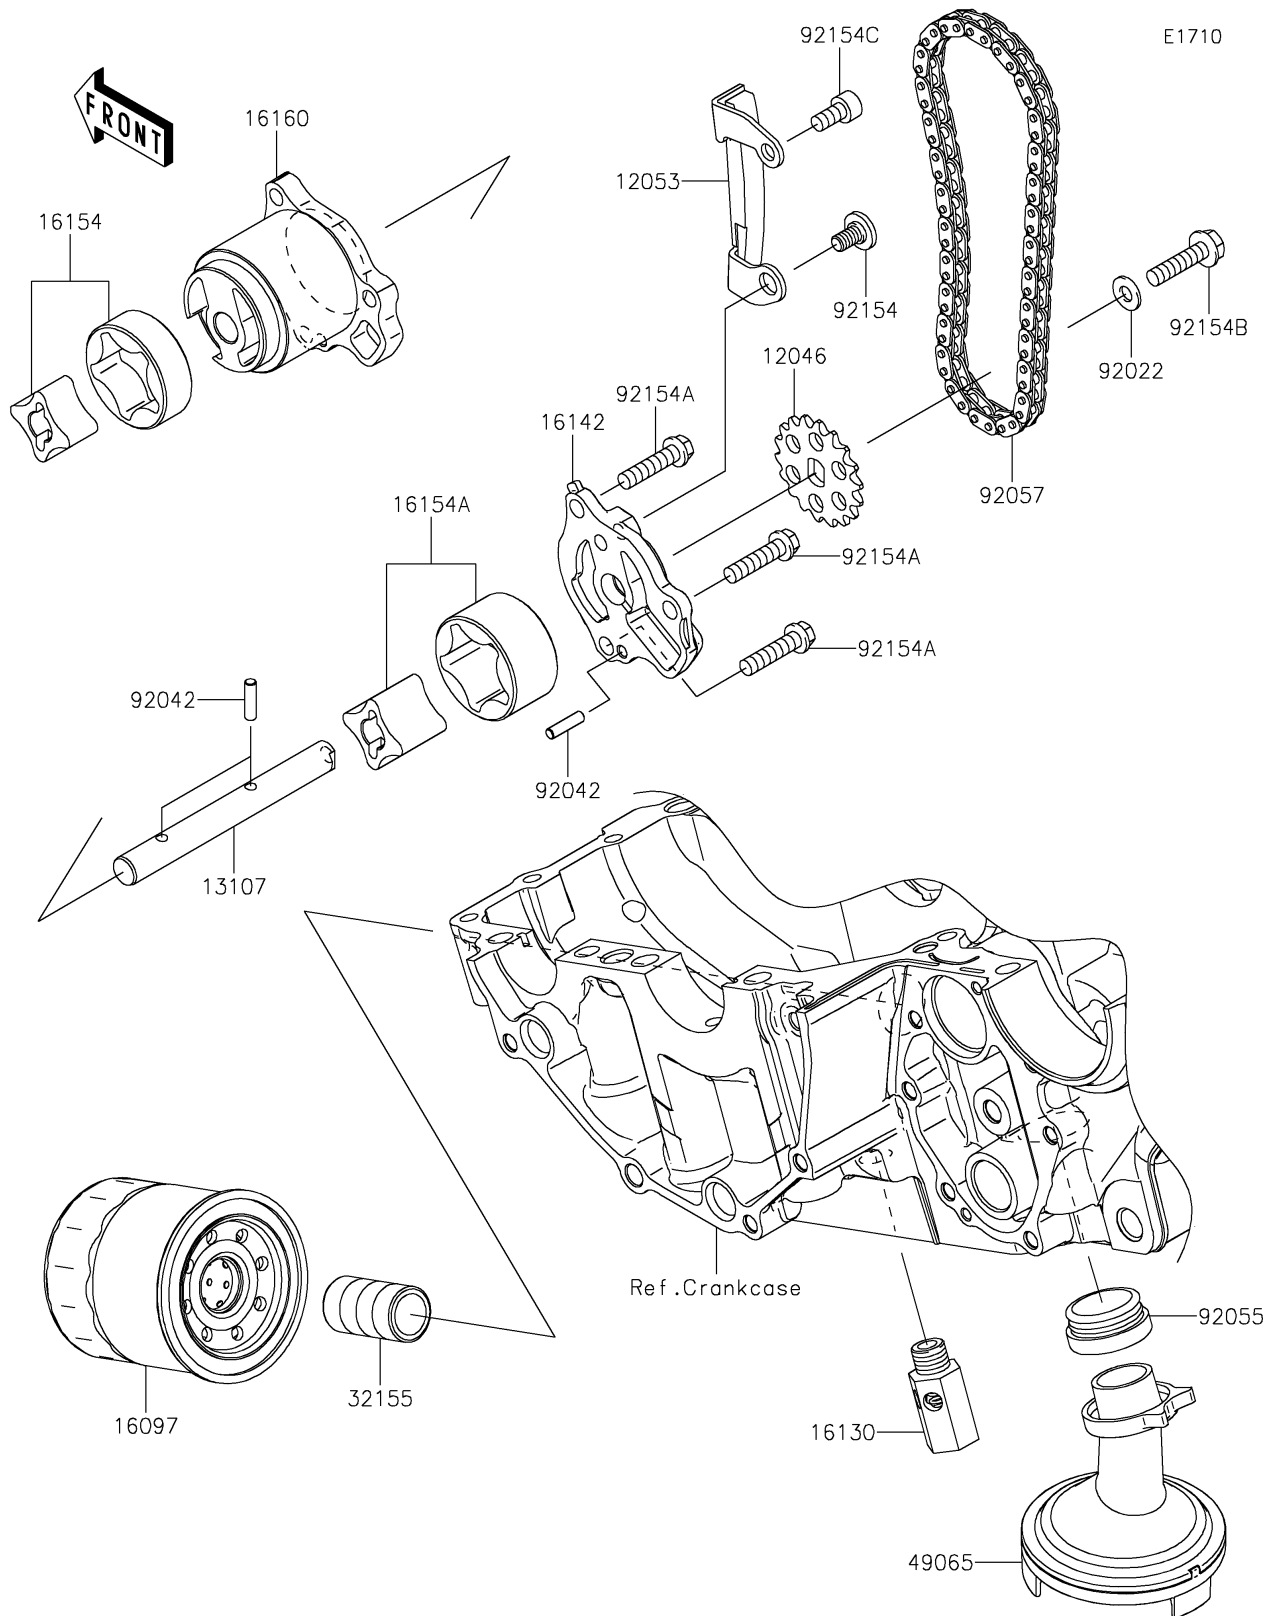

2020 VULCAN® S ABS CAFE

PARTS DIAGRAM

Oil Pump/Oil Filter

2020 VULCAN[®] S ABS CAFE

PARTS LIST

Oil Pump/Oil Filter

ITEM NAME

PART NUMBER

QUANTITY
