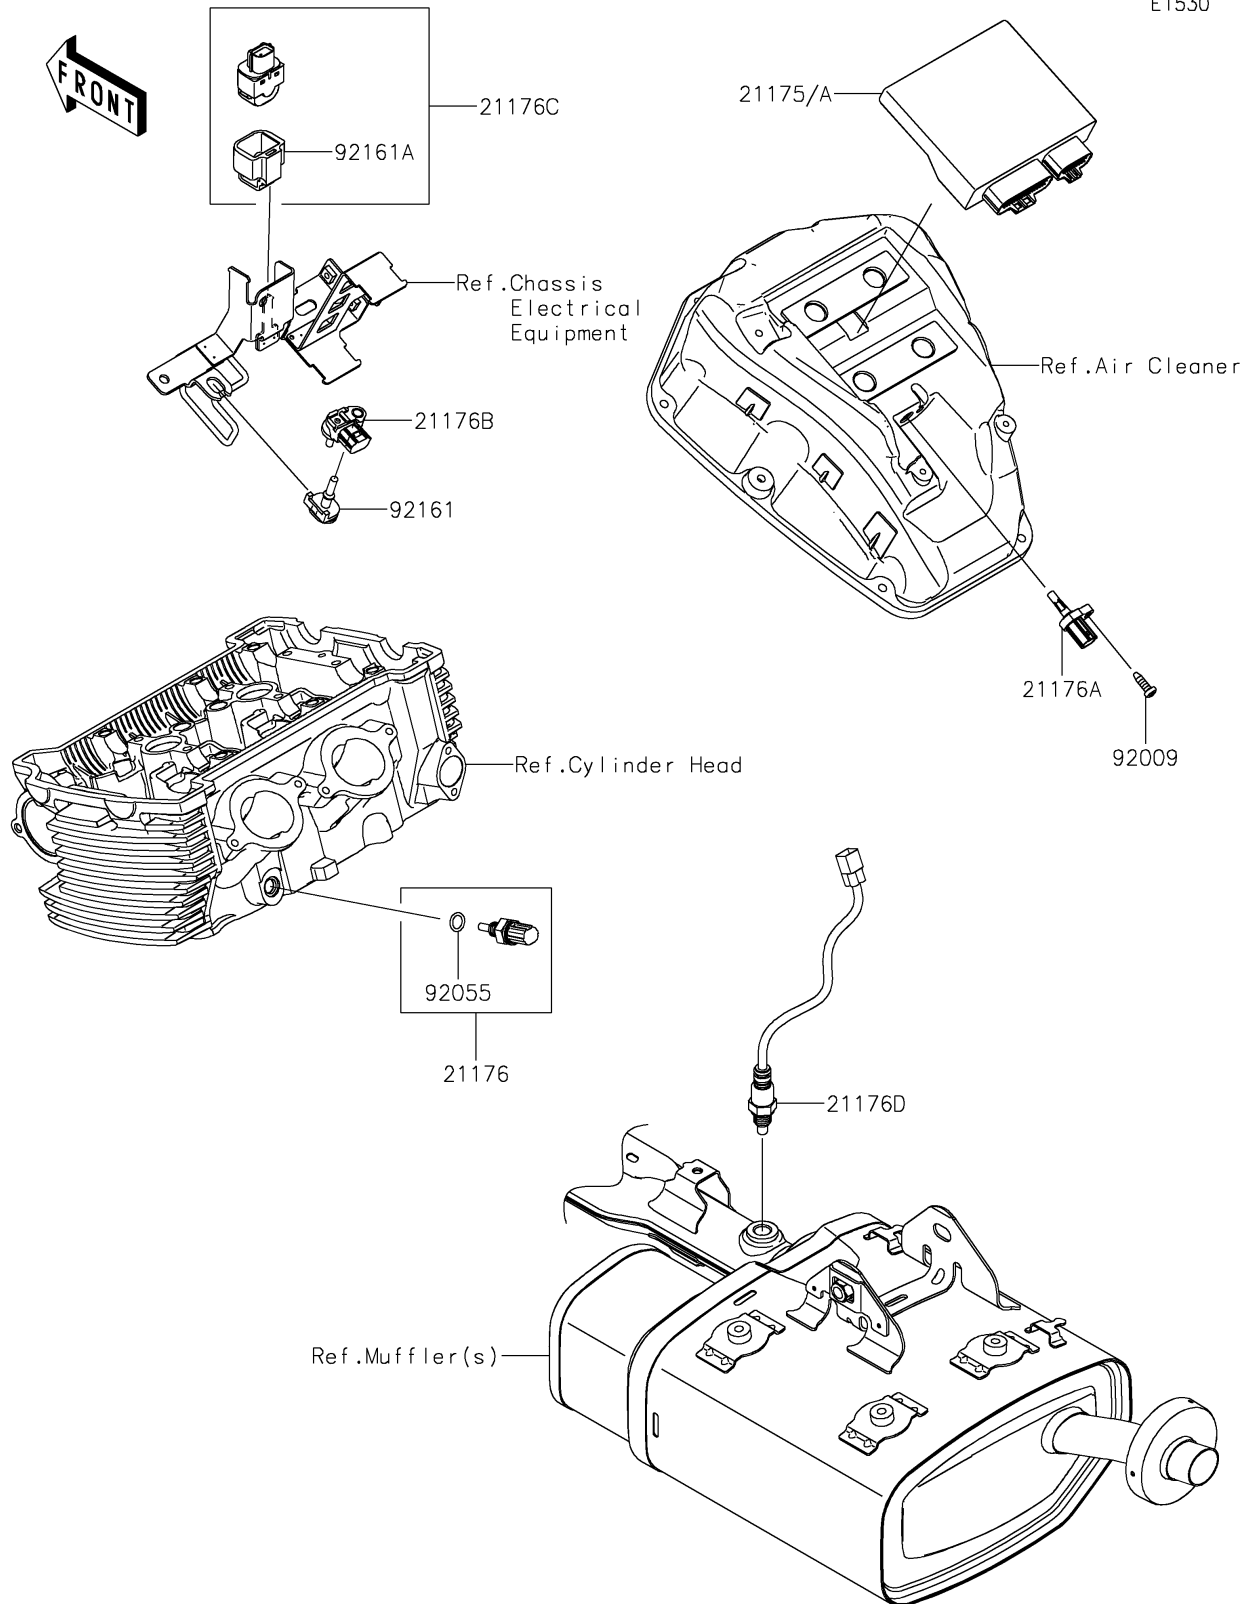

2020 VULCAN® S ABS CAFE

PARTS DIAGRAM

Fuel Injection

E1530

2020 VULCAN[®] S ABS CAFE

PARTS LIST Fuel Injection

ITEM NAME

PART NUMBER

QUANTITY
