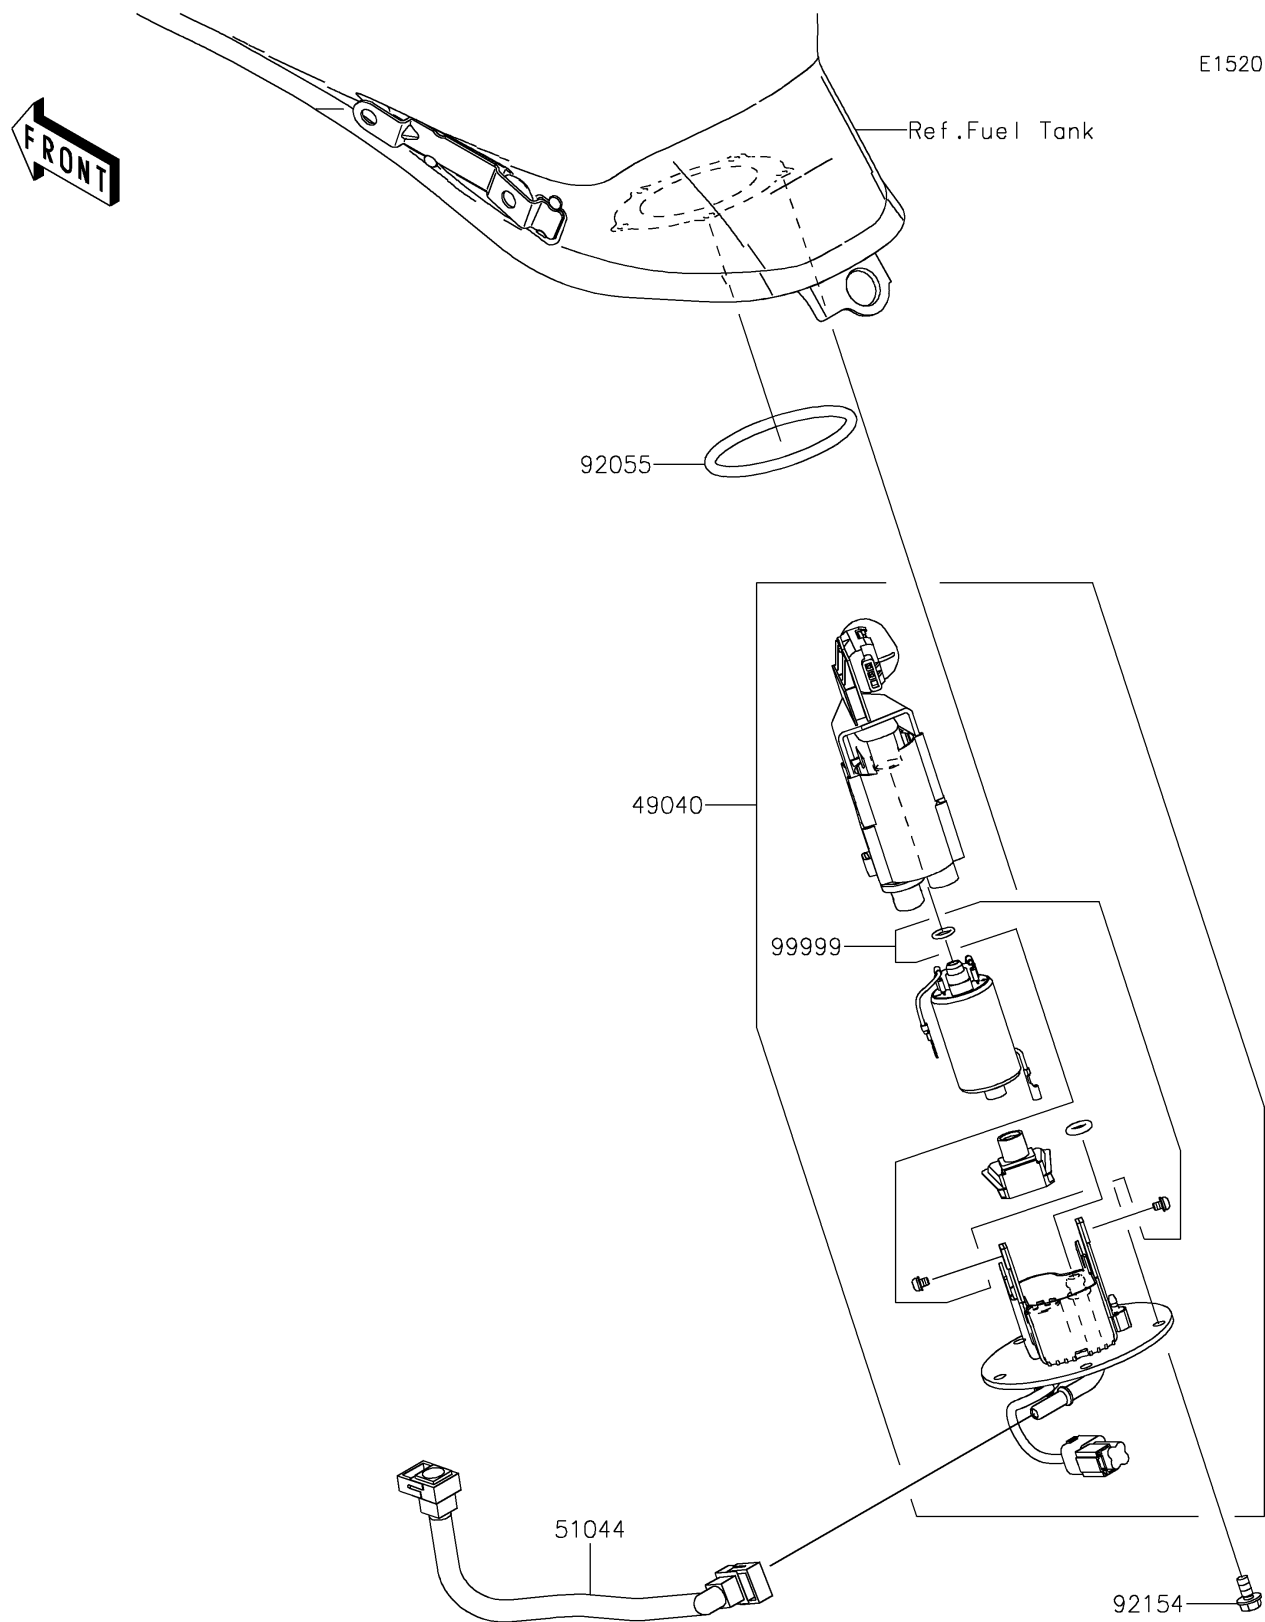

2020 VULCAN® S ABS CAFE

PARTS DIAGRAM

Fuel Pump

2020 VULCAN[®] S ABS CAFE

PARTS LIST

Fuel Pump

ITEM NAME

PART NUMBER

QUANTITY
