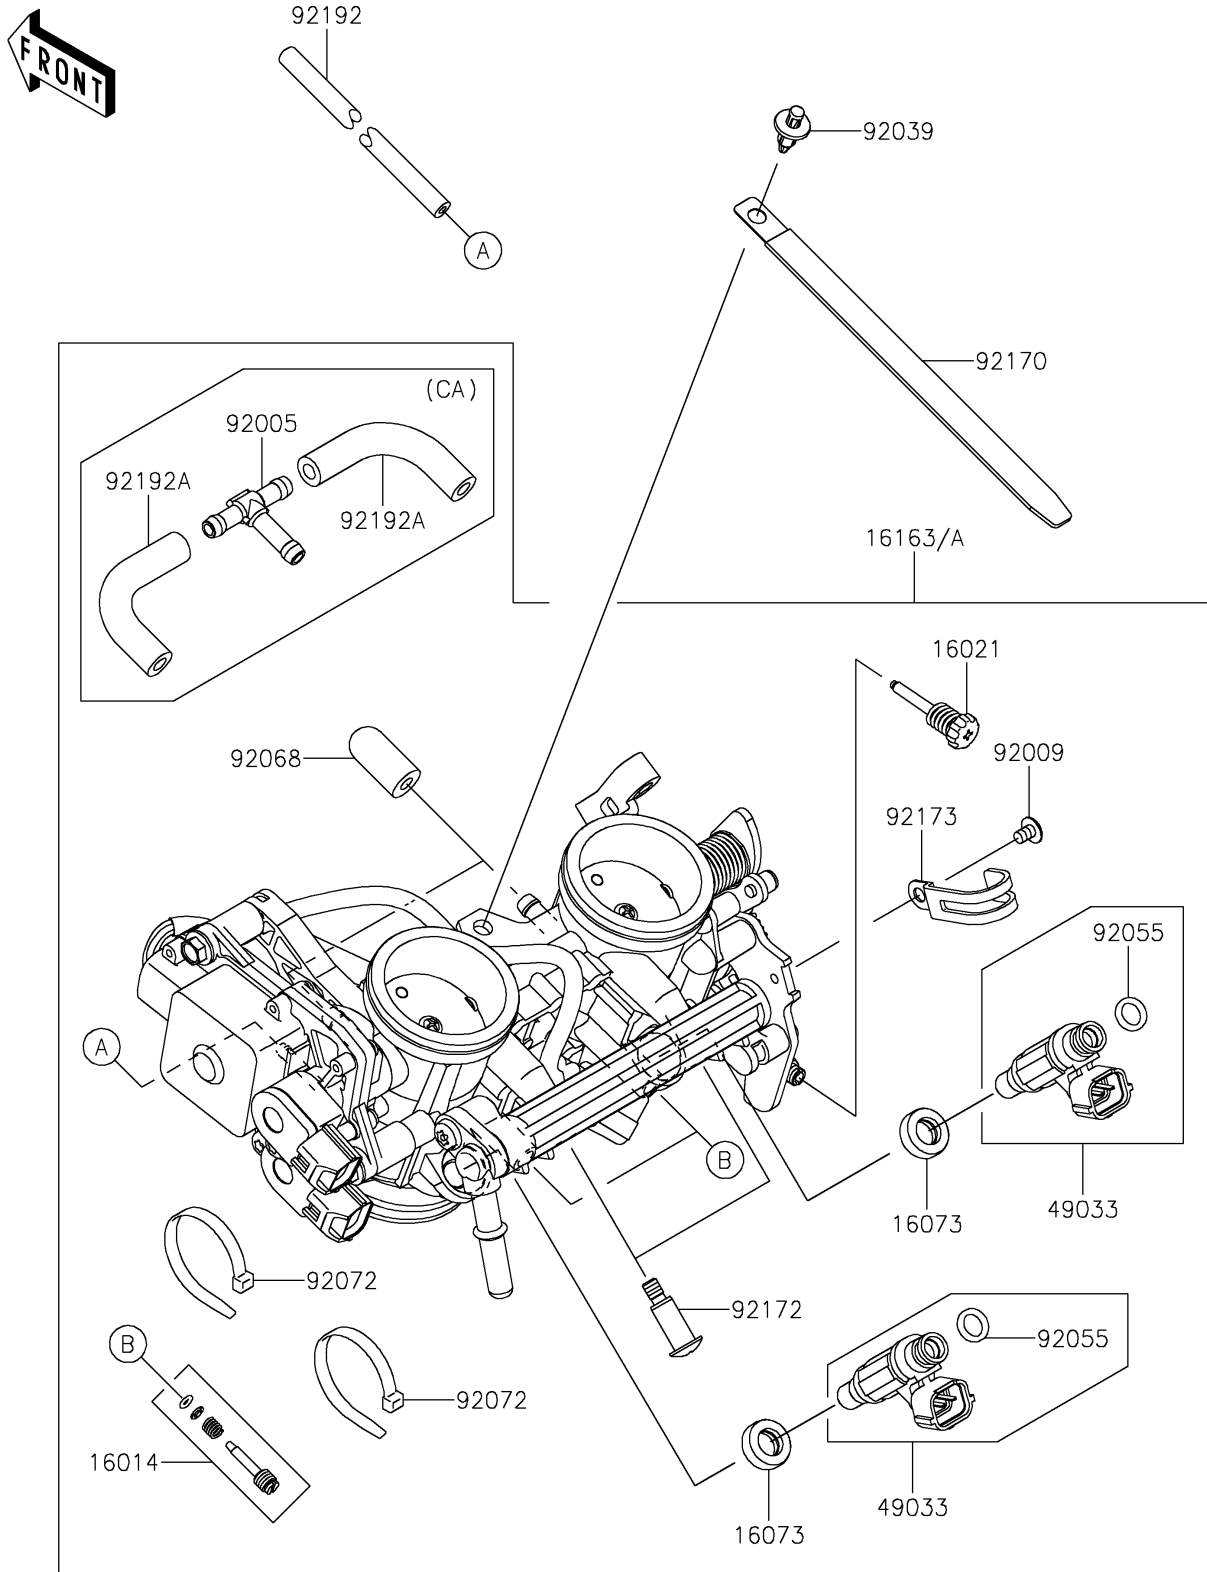

2020 VULCAN® S ABS CAFE

PARTS DIAGRAM

Throttle

E1510

2020 VULCAN[®] S ABS CAFE

PARTS LIST

Throttle

ITEM NAME

PART NUMBER

QUANTITY
