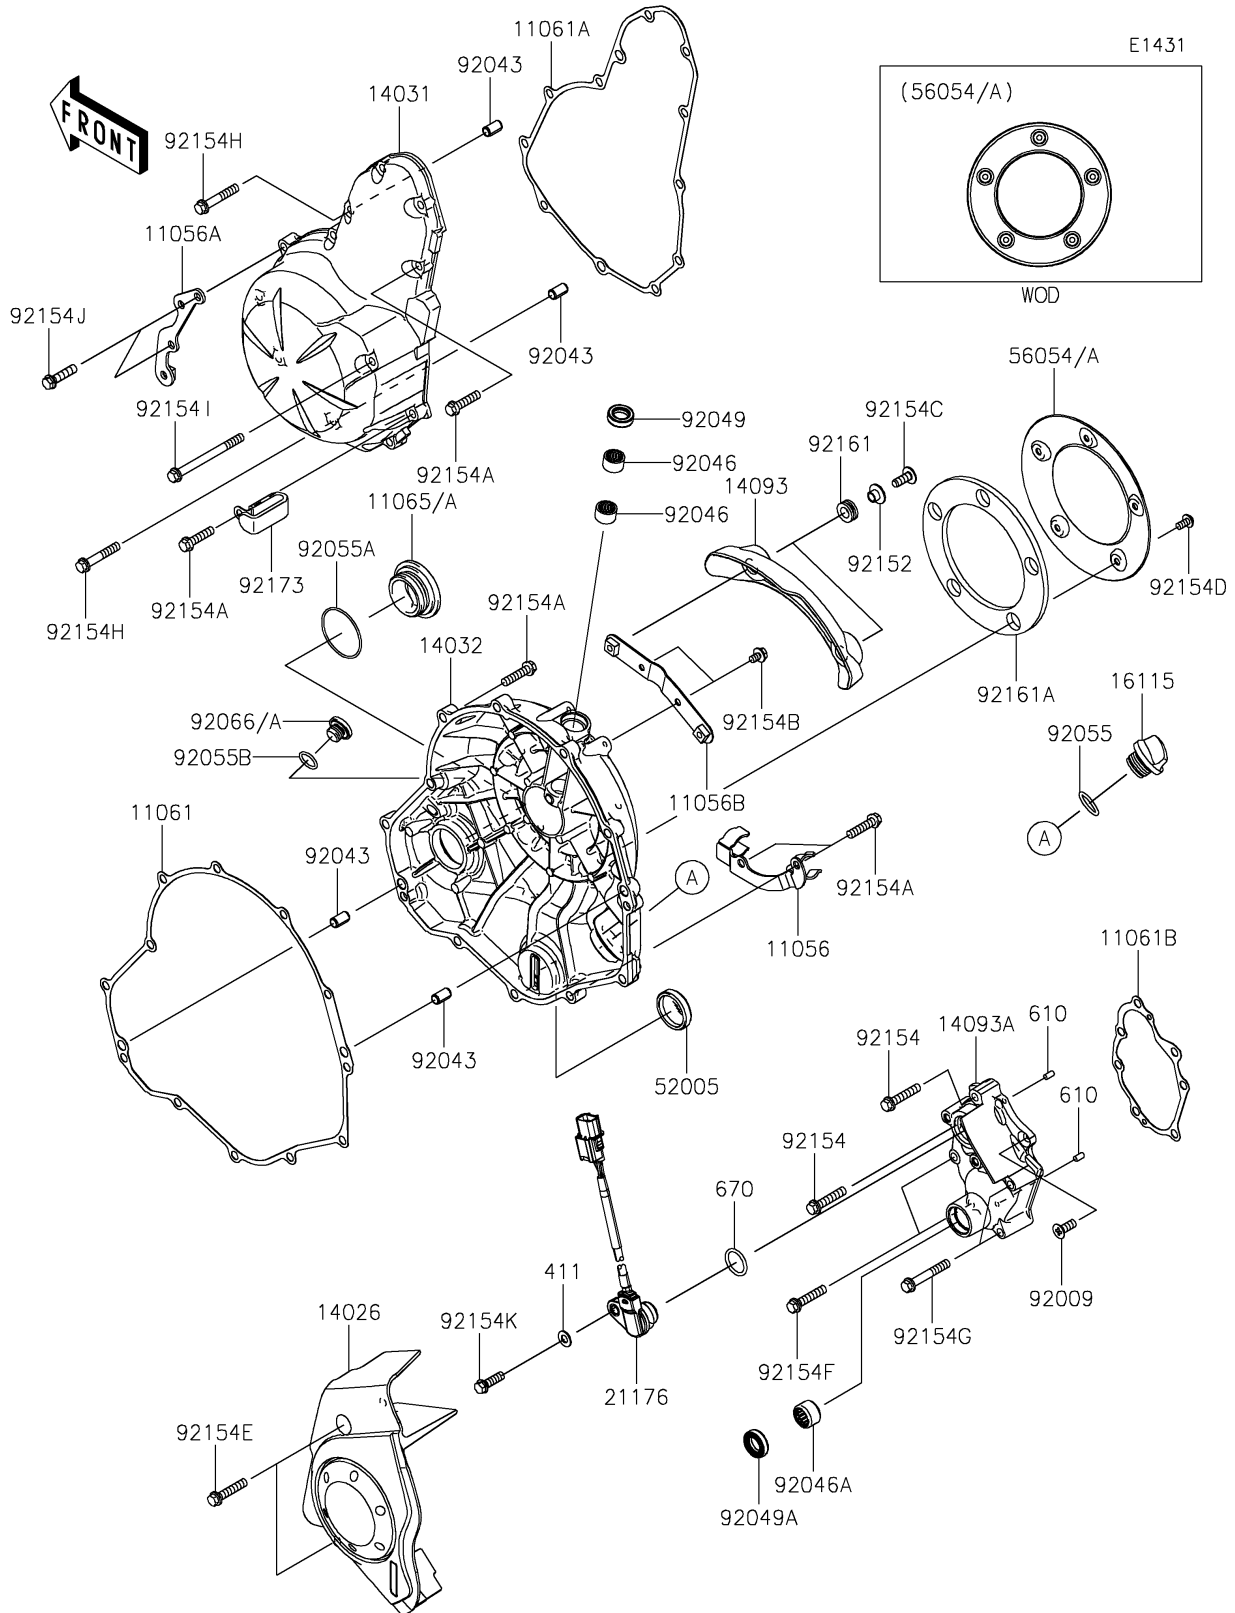

2020 VULCAN® S ABS CAFE

PARTS DIAGRAM

Engine Cover(s)

2020 VULCAN[®] S ABS CAFE

PARTS LIST

Engine Cover(s)

ITEM NAME

PART NUMBER

QUANTITY
