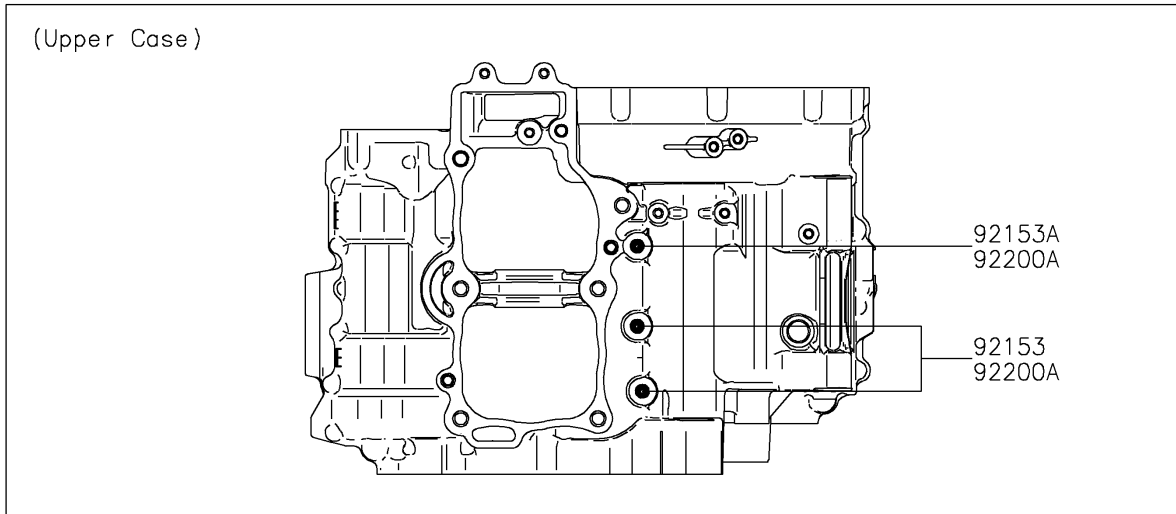

2020 VULCAN® S ABS CAFE

PARTS DIAGRAM

Crankcase Bolt Pattern

E1412

2020 VULCAN[®] S ABS CAFE

PARTS LIST

Crankcase Bolt Pattern

ITEM NAME

PART NUMBER

QUANTITY
