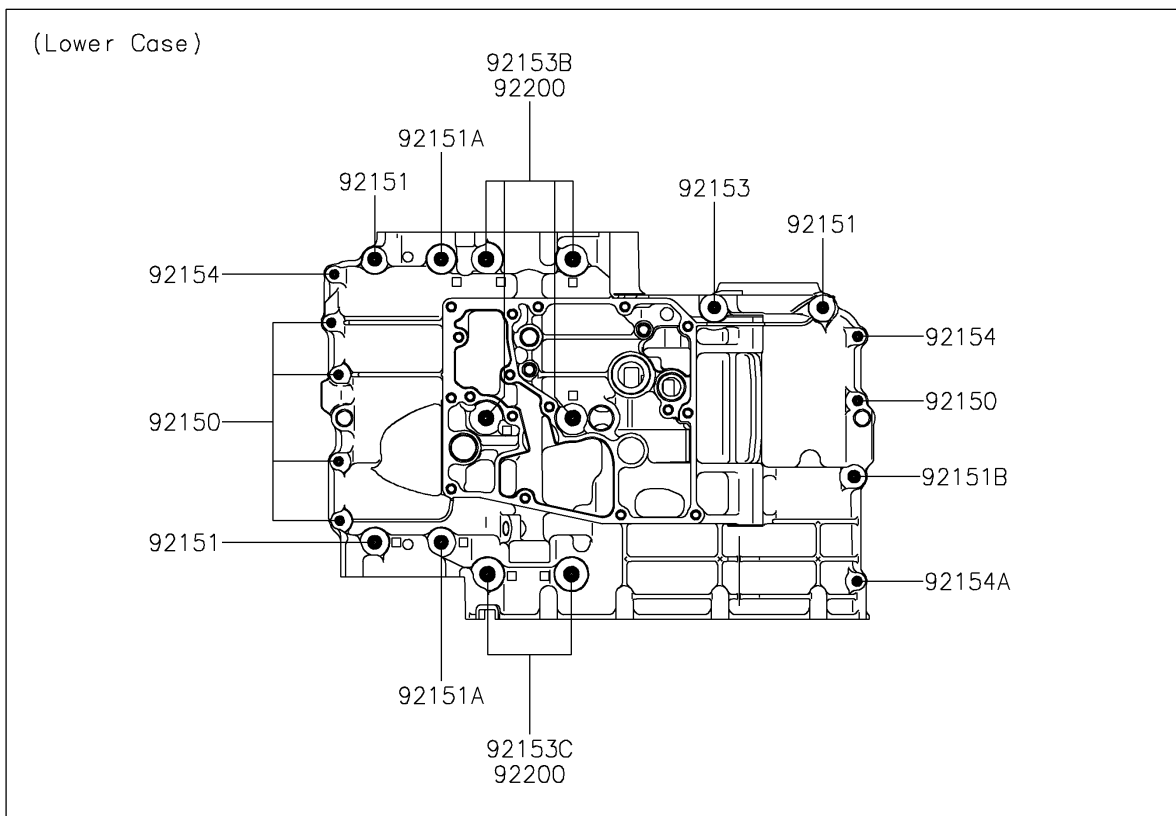

2020 VULCAN® S ABS CAFE

PARTS DIAGRAM

Crankcase Bolt Pattern

E1412

2020 VULCAN[®] S ABS CAFE

PARTS LIST

Crankcase Bolt Pattern

ITEM NAME

PART NUMBER

QUANTITY
