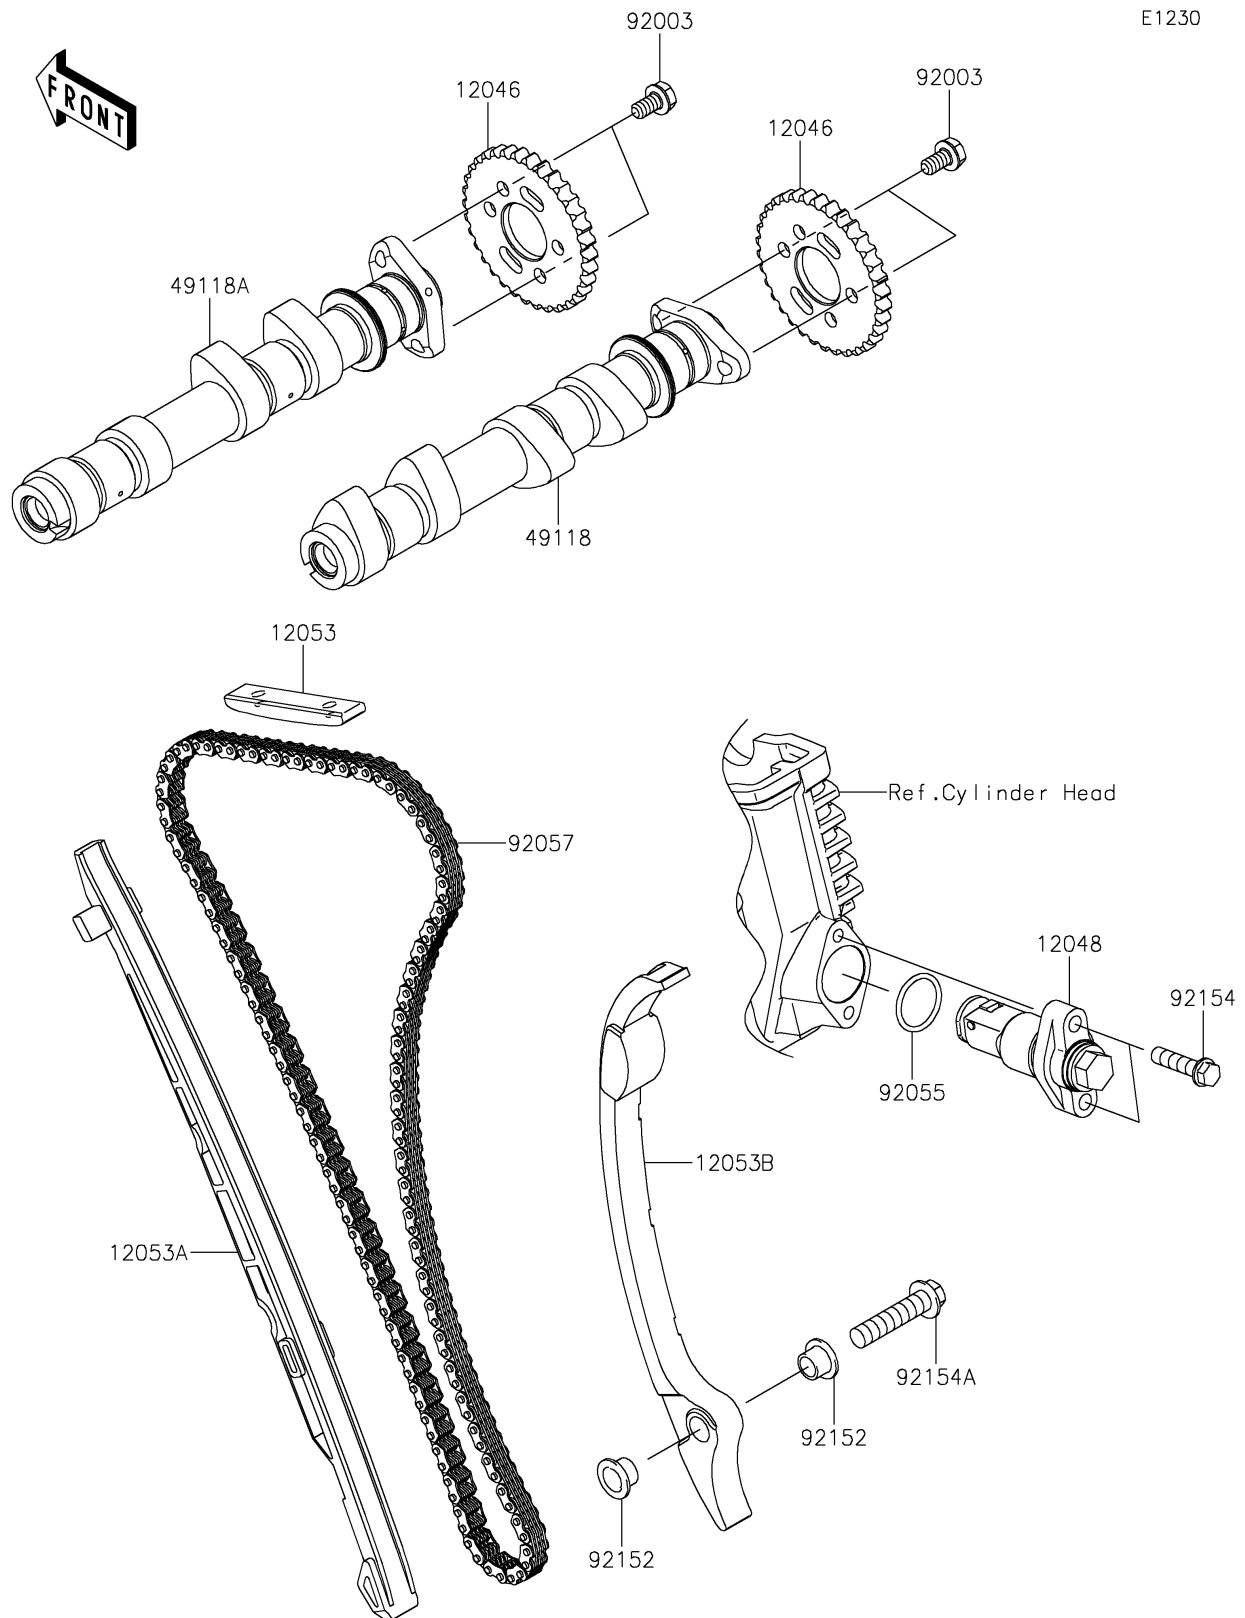

2020 VULCAN® S ABS CAFE

PARTS DIAGRAM

Camshaft(s)/Tensioner

E1230

2020 VULCAN[®] S ABS CAFE

PARTS LIST

Camshaft(s)/Tensioner

ITEM NAME

PART NUMBER

QUANTITY
