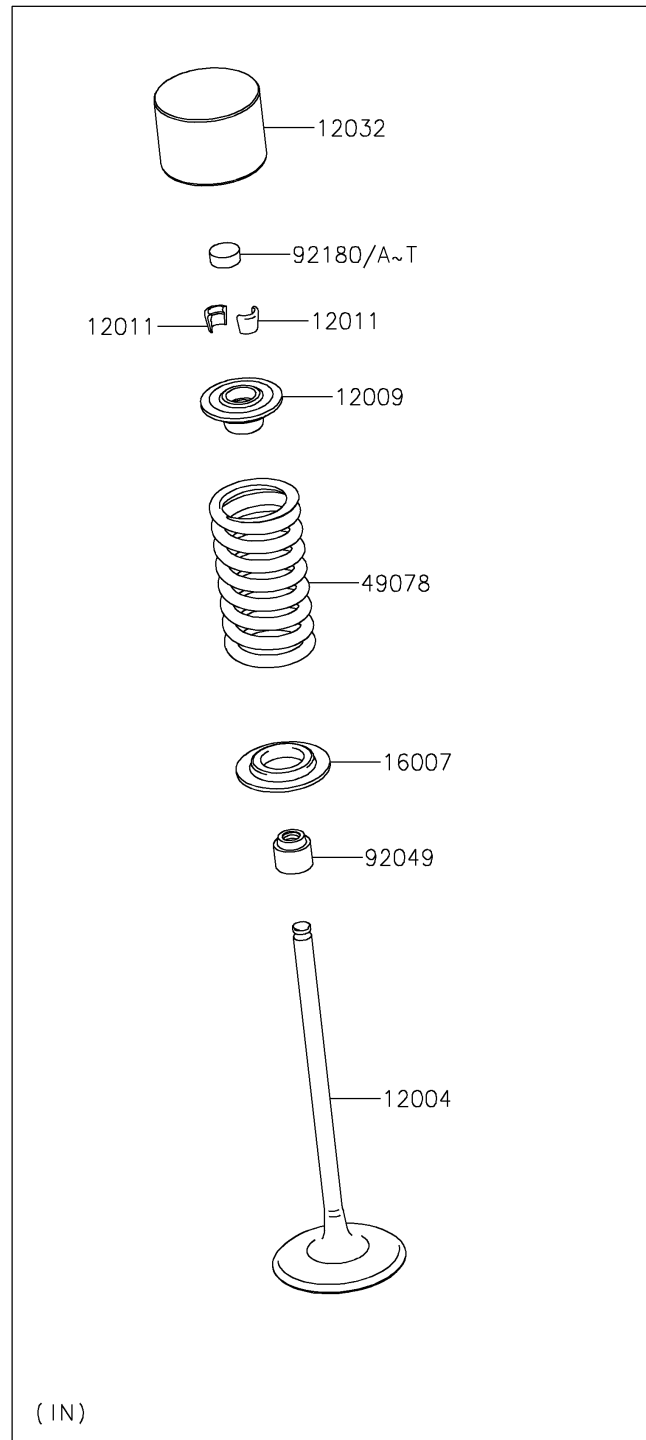

2020 VULCAN® S ABS CAVE

PARTS DIAGRAM

Valve(s)

E1210

2020 VULCAN® S ABS CAFE

PARTS LIST

Valve(s)

ITEM NAME

PART NUMBER

QUANTITY
