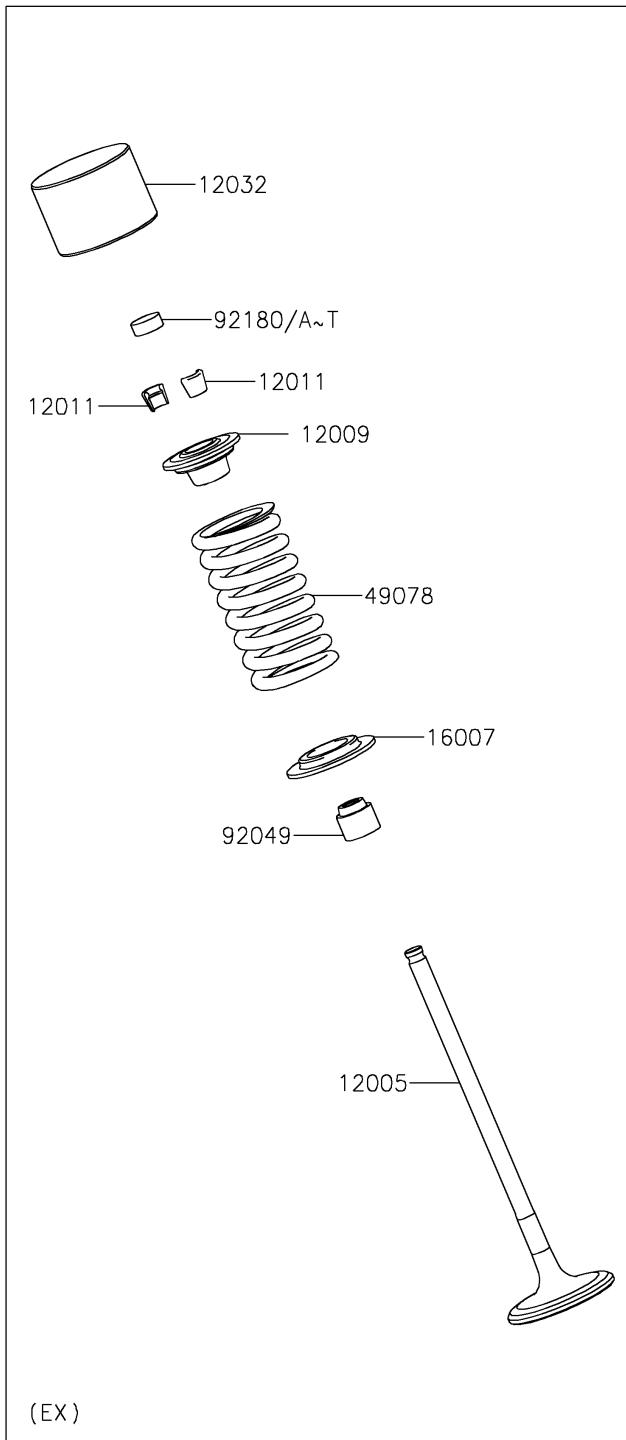

2020 VULCAN® S ABS CAVE

PARTS DIAGRAM

Valve(s)

E1210

2020 VULCAN® S ABS CAFE

PARTS LIST

Valve(s)

ITEM NAME

PART NUMBER

QUANTITY
