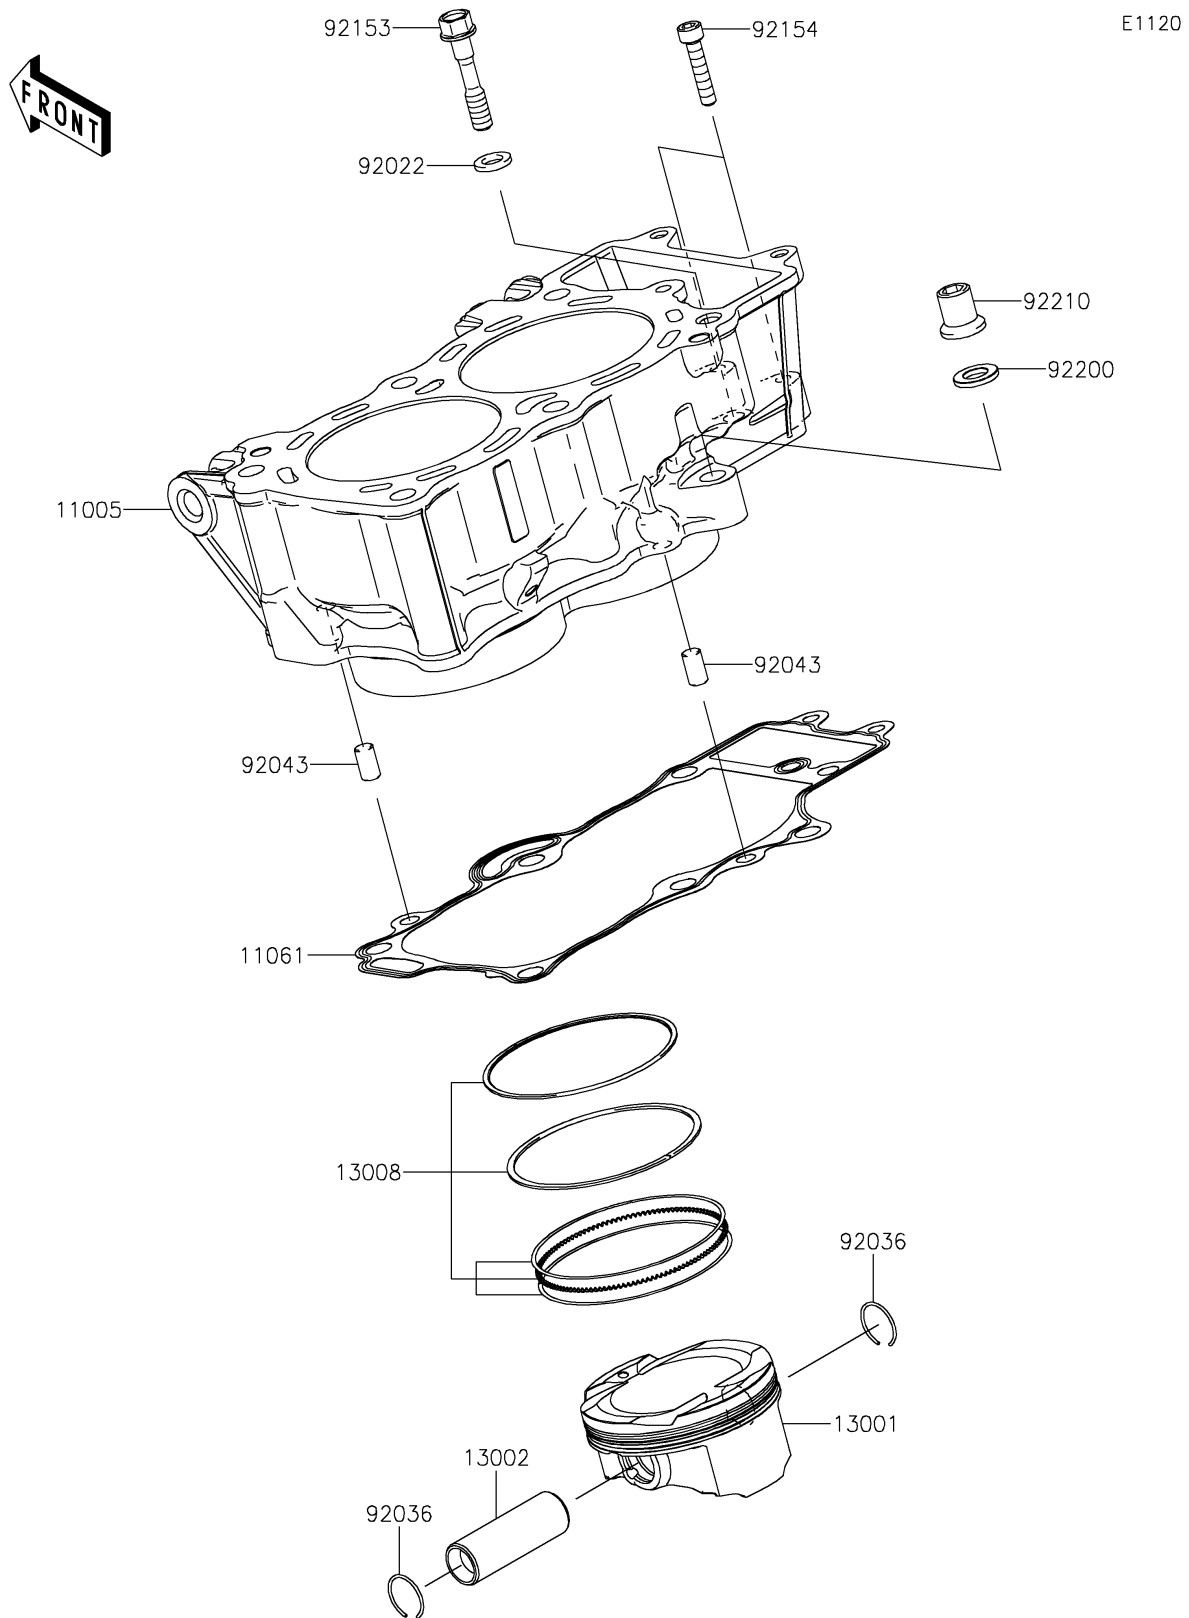

2020 VULCAN[®] S ABS CAFE

PARTS DIAGRAM

Cylinder/Piston(s)

2020 VULCAN® S ABS CAFE

PARTS LIST

Cylinder/Piston(s)

ITEM NAME

PART NUMBER

QUANTITY
