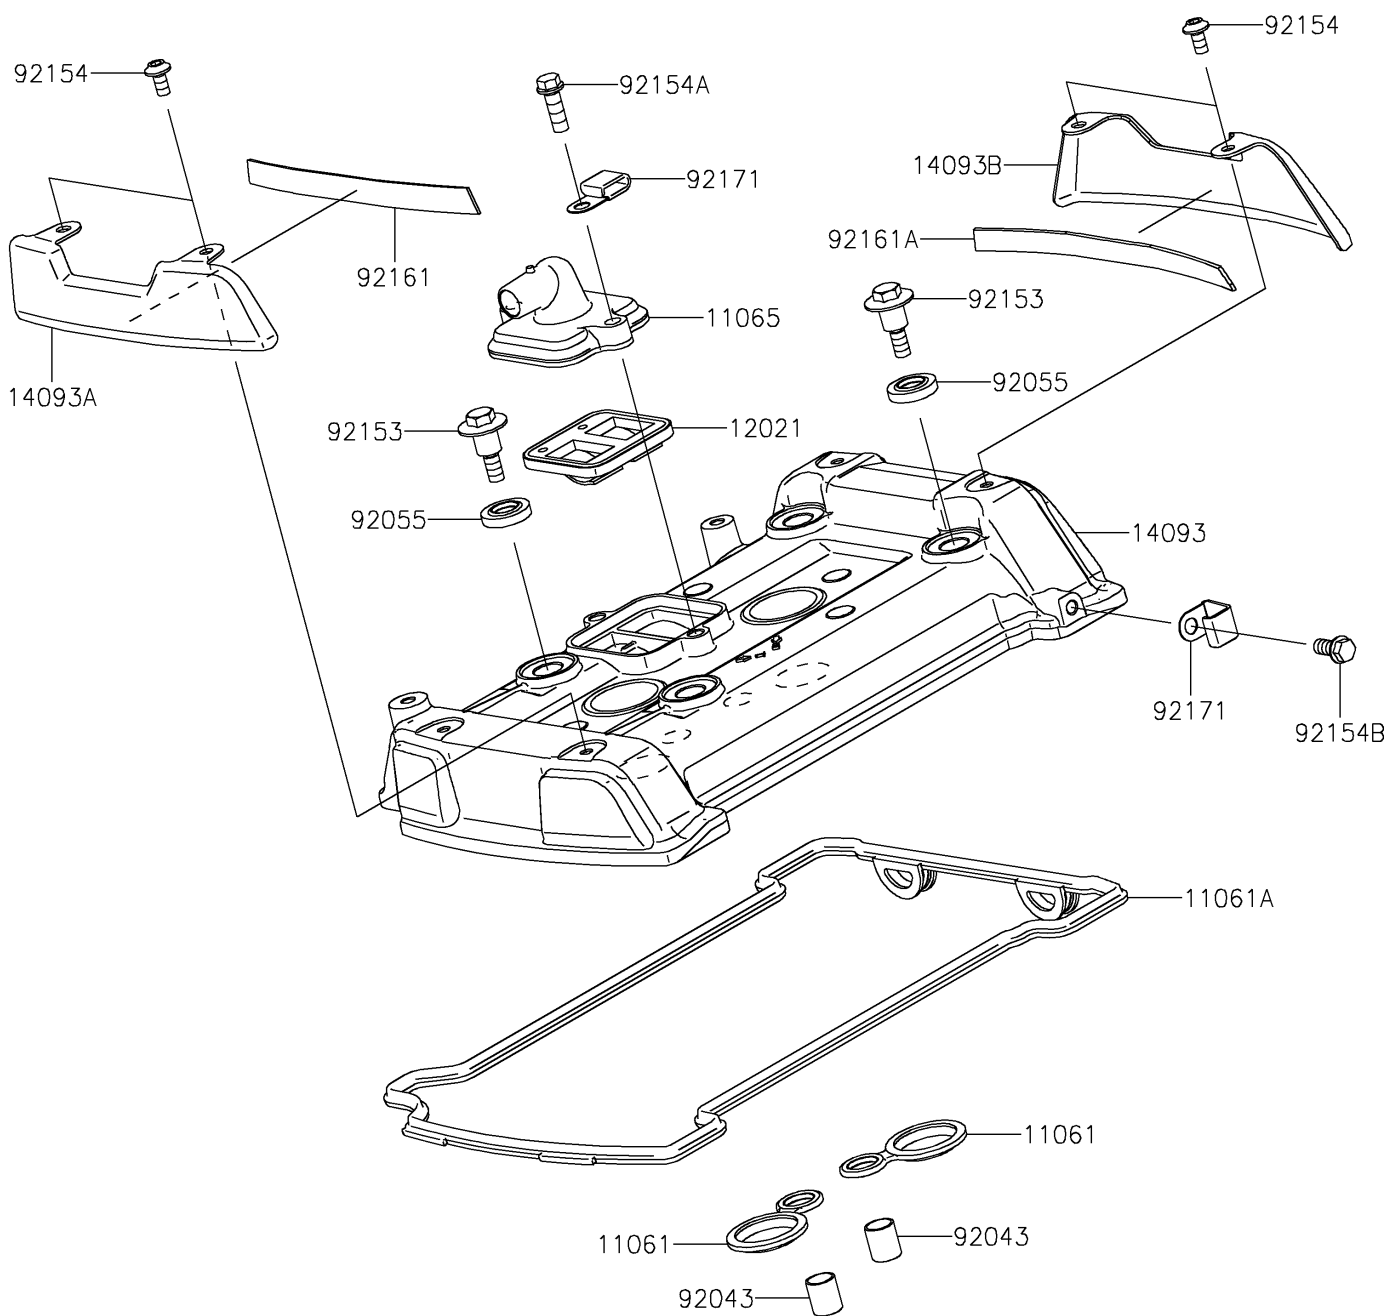

2020 VULCAN® S ABS CAFE

PARTS DIAGRAM Cylinder Head Cover

E1112

2020 VULCAN[®] S ABS CAFE

PARTS LIST

Cylinder Head Cover

ITEM NAME

PART NUMBER

QUANTITY
