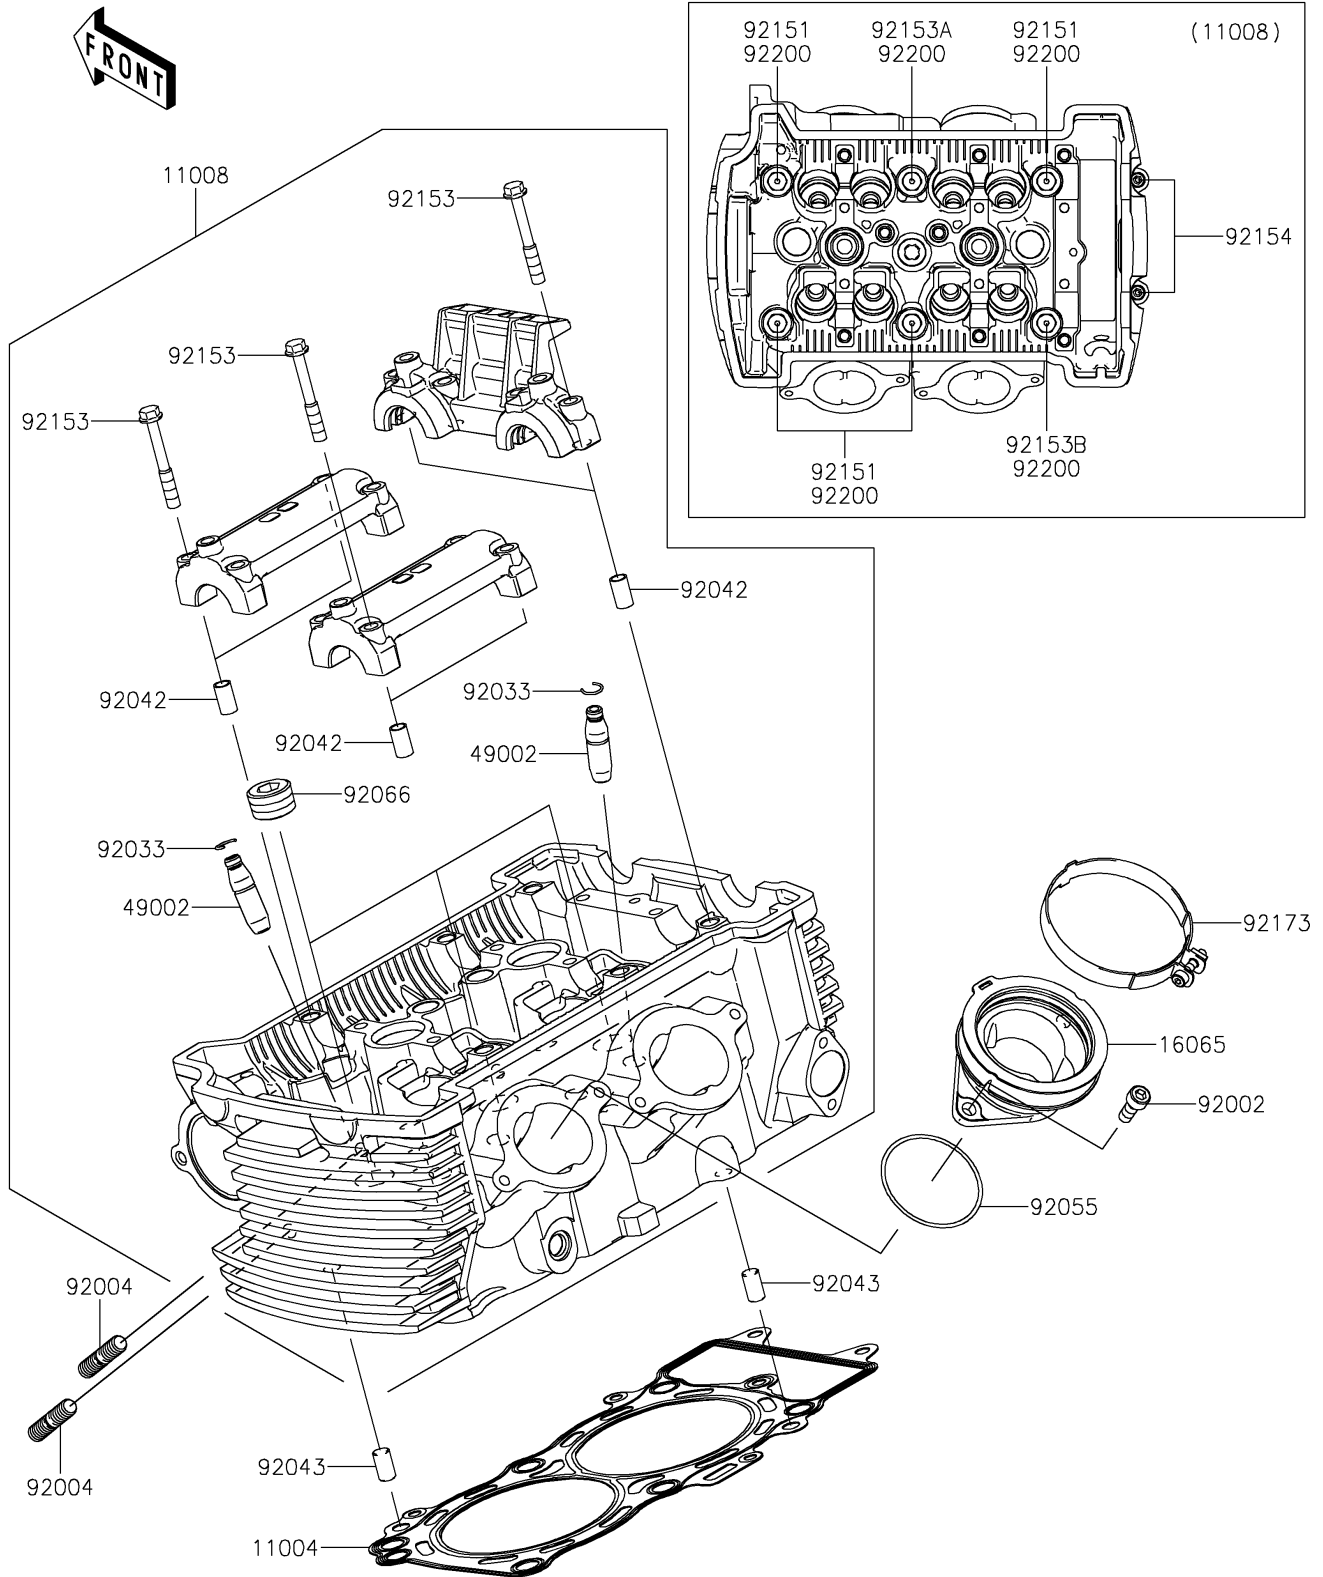

2020 VULCAN® S ABS CAFE

PARTS DIAGRAM

Cylinder Head

E1111

2020 VULCAN® S ABS CAFE

PARTS LIST

Cylinder Head

| ITEM NAME | PART NUMBER | QUANTITY |
|--|-------------|----------|
| GASKET-HEAD (Ref # 11004) | 11004-0064 | 1 |
| HEAD-COMP-CYLINDER (Ref # 11008) | 11008-0844 | 1 |
| HOLDER-CARBURETOR (Ref # 16065) | 16065-0128 | 2 |
| GUIDE-VALVE (Ref # 49002) | 49002-1116 | 8 |
| BOLT,6X16 (Ref # 92002) | 92002-1143 | 4 |
| STUD,8X22 (Ref # 92004) | 92004-0025 | 4 |
| RING-SNAP (Ref # 92033) | 92033-1247 | 8 |
| PIN,DOWEL,6.3X8X14 (Ref # 92042) | 92042-007 | 6 |
| PIN,8X14 (Ref # 92043) | 92043-1567 | 2 |
| RING-O,47X1.9 (Ref # 92055) | 92055-1600 | 2 |
| PLUG,PT1/2X12.5 (Ref # 92066) | 92066-0002 | 3 |
| BOLT,10X158 (Ref # 92151) | 92151-1152 | 4 |
| BOLT,6X45 (Ref # 92153) | 92153-0339 | 12 |
| BOLT,FLANGED-SMALL,10X176 (Ref # 92153A) | 92153-0972 | 1 |
| BOLT,FLANGED-SMALL,10X80 (Ref # 92153B) | 92153-1321 | 1 |
| BOLT,SOCKET,6X30 (Ref # 92154) | 92154-0116 | 2 |
| CLAMP (Ref # 92173) | 92173-0239 | 2 |
| WASHER,10.5X19X2.3 (Ref # 92200) | 92200-0363 | 6 |