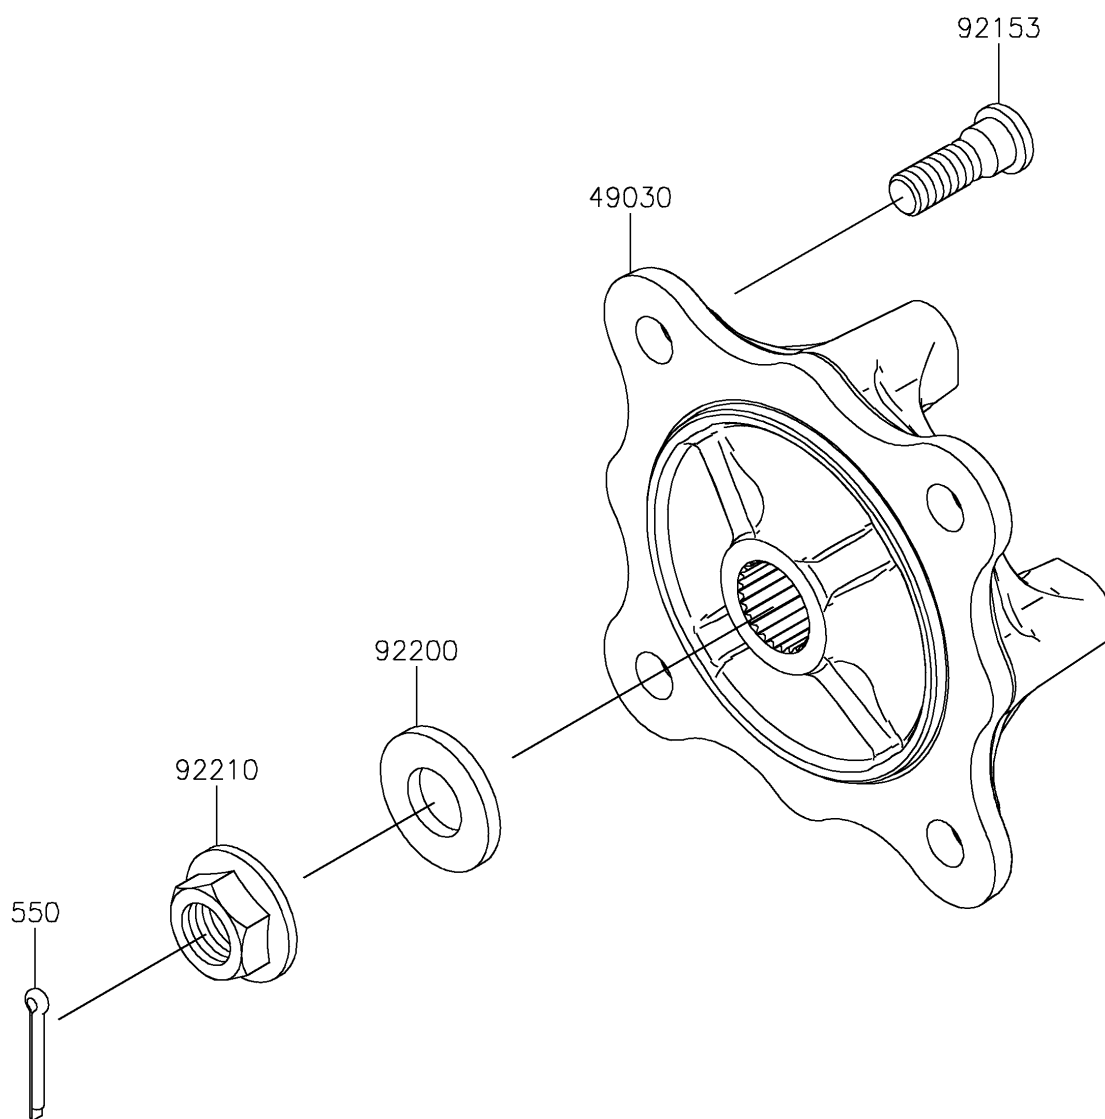

2019 MULE PRO-FXT™ EPS

PARTS DIAGRAM

Front Hubs/Brakes

F2230

2019 MULE PRO-FXT™ EPS

PARTS LIST

Front Hubs/Brakes

ITEM NAME

PART NUMBER

QUANTITY
