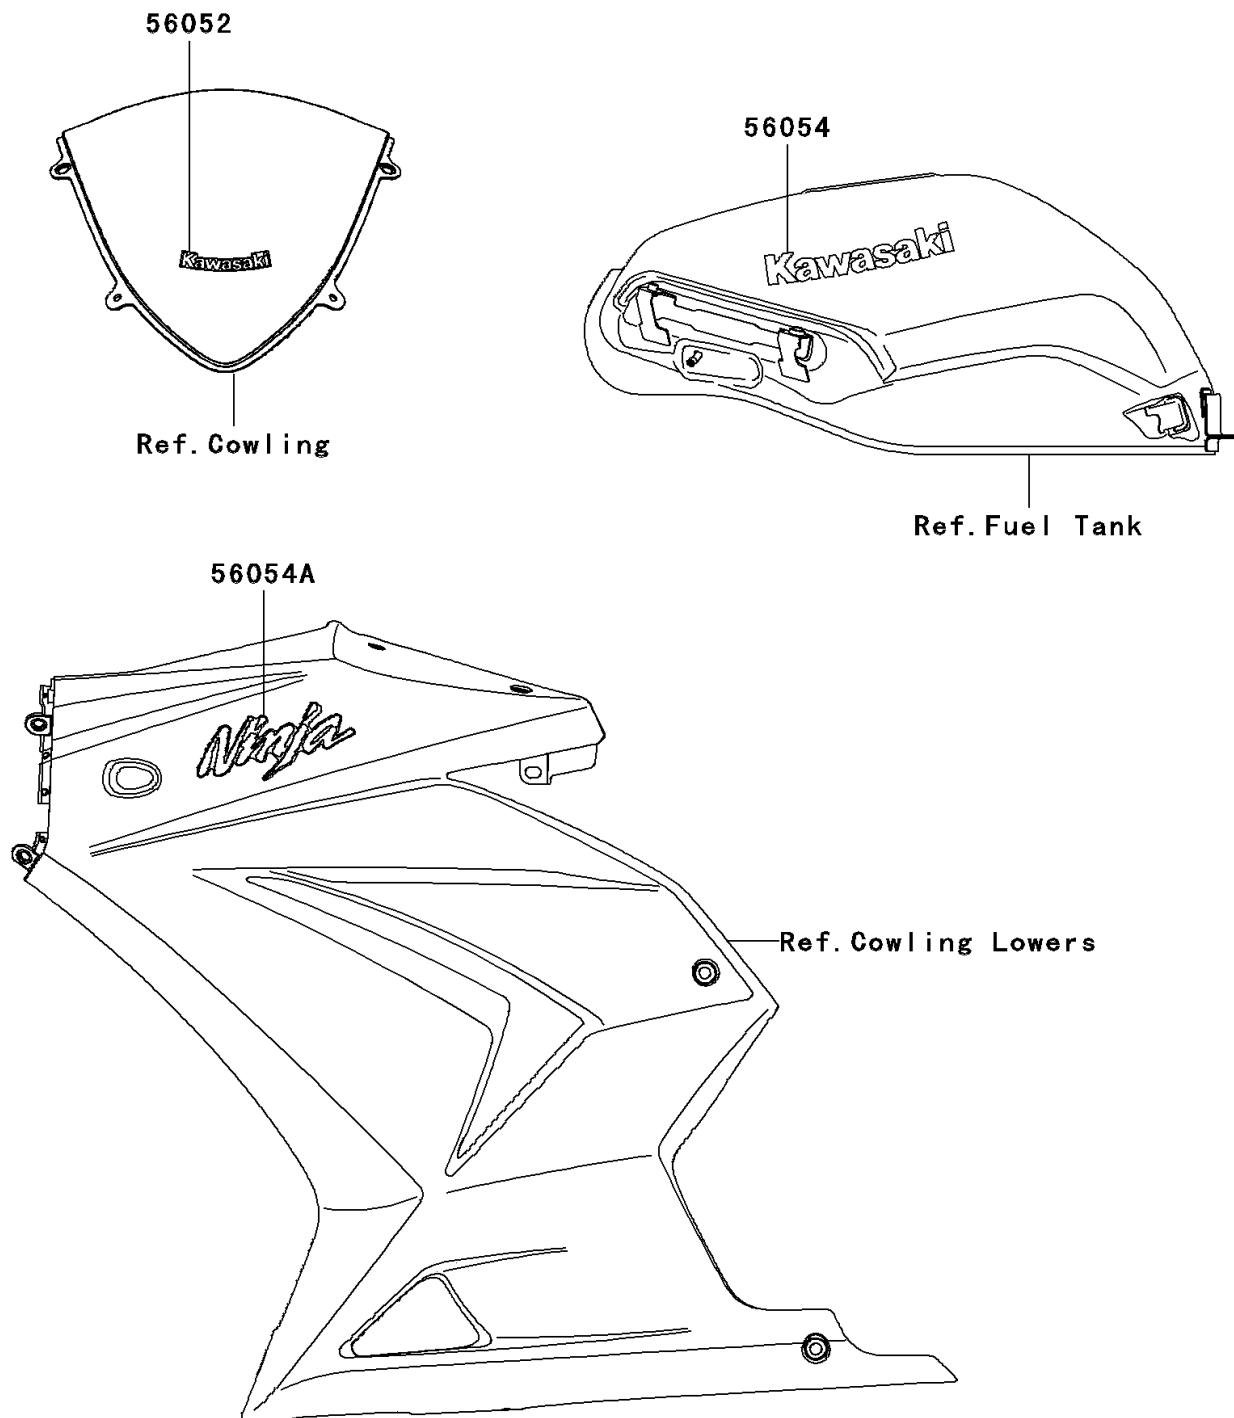

# 2008 Ninja<sup>®</sup> 250R

## PARTS DIAGRAM

Decals(P.Red)(J8F)

**Kawasaki**

Let the Good Times Roll<sup>®</sup>

F2861B

## PARTS LIST

Decals(P.Red)(J8F)

ITEM NAME	PART NUMBER	QUANTITY
MARK,WINDSHIELD,KAWASAKI (Ref # 56052)	56052-0154	1
MARK,FUEL TANK,KAWASAKI (Ref # 56054)	56054-0057	2
MARK,UPP COWLING,NINJA (Ref # 56054A)	56054-0059	2