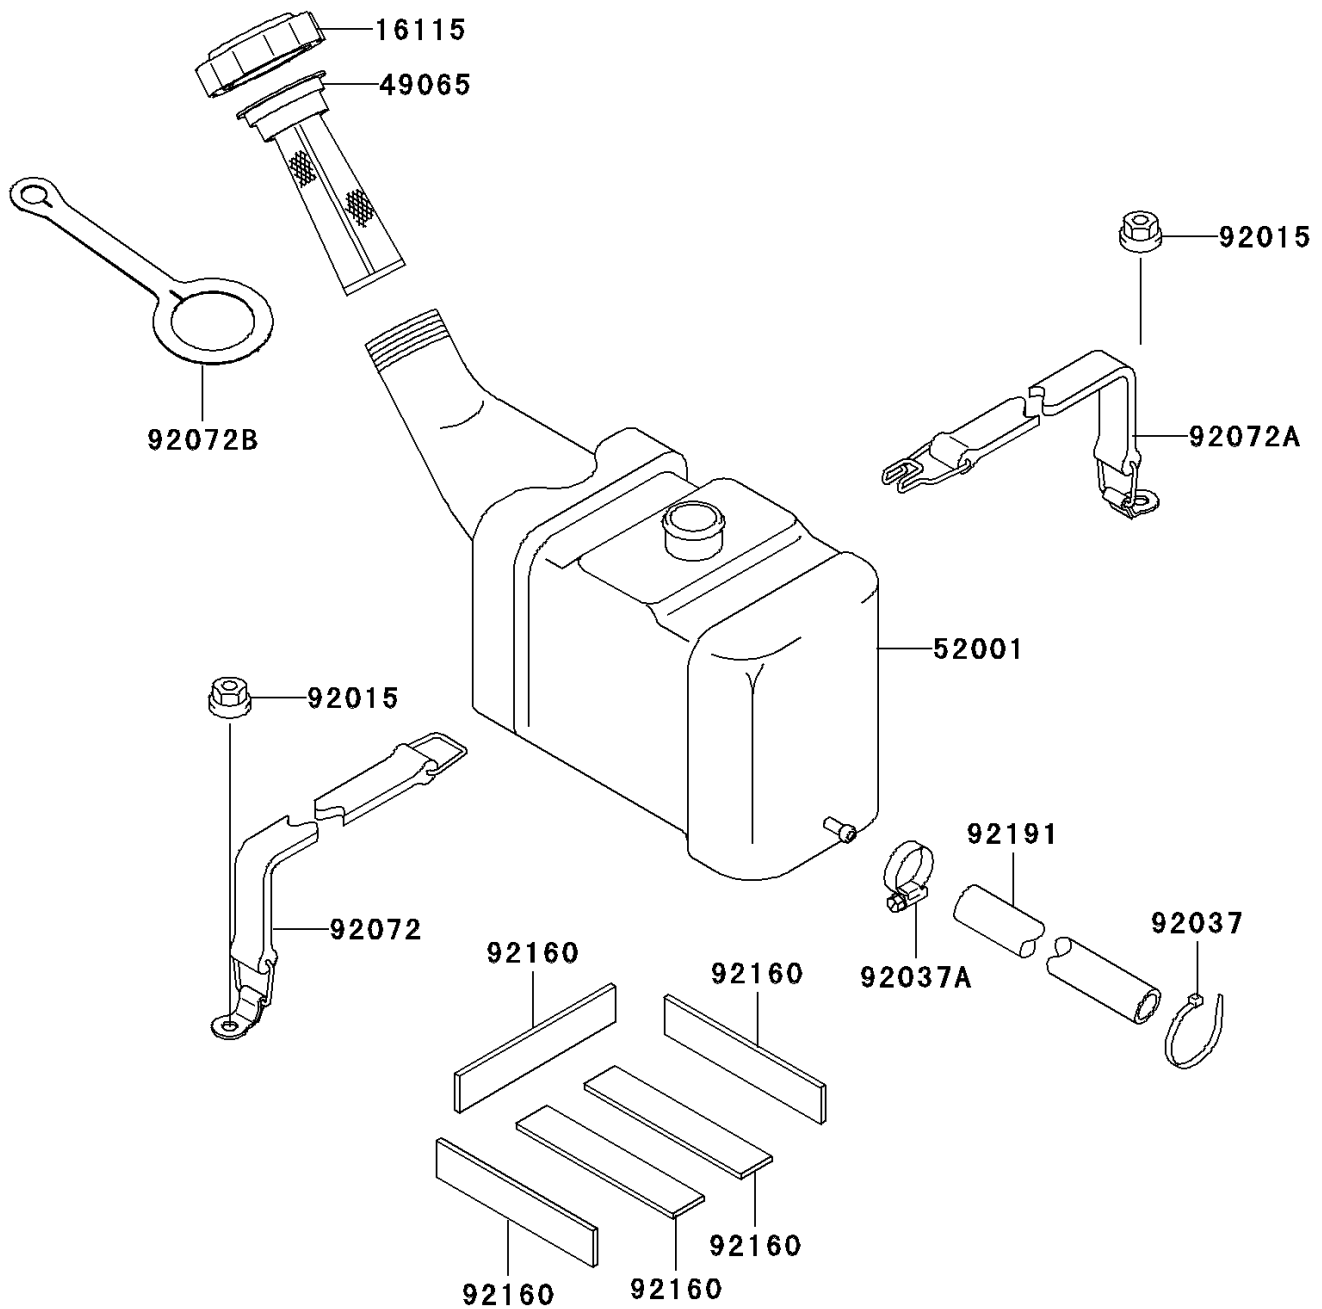

# 2002 900 STX

## PARTS DIAGRAM

### Oil Tank

F3174

## PARTS LIST

Oil Tank

**Kawasaki**

Let the Good Times Roll®

**ITEM NAME**

**PART NUMBER**

**QUANTITY**

---