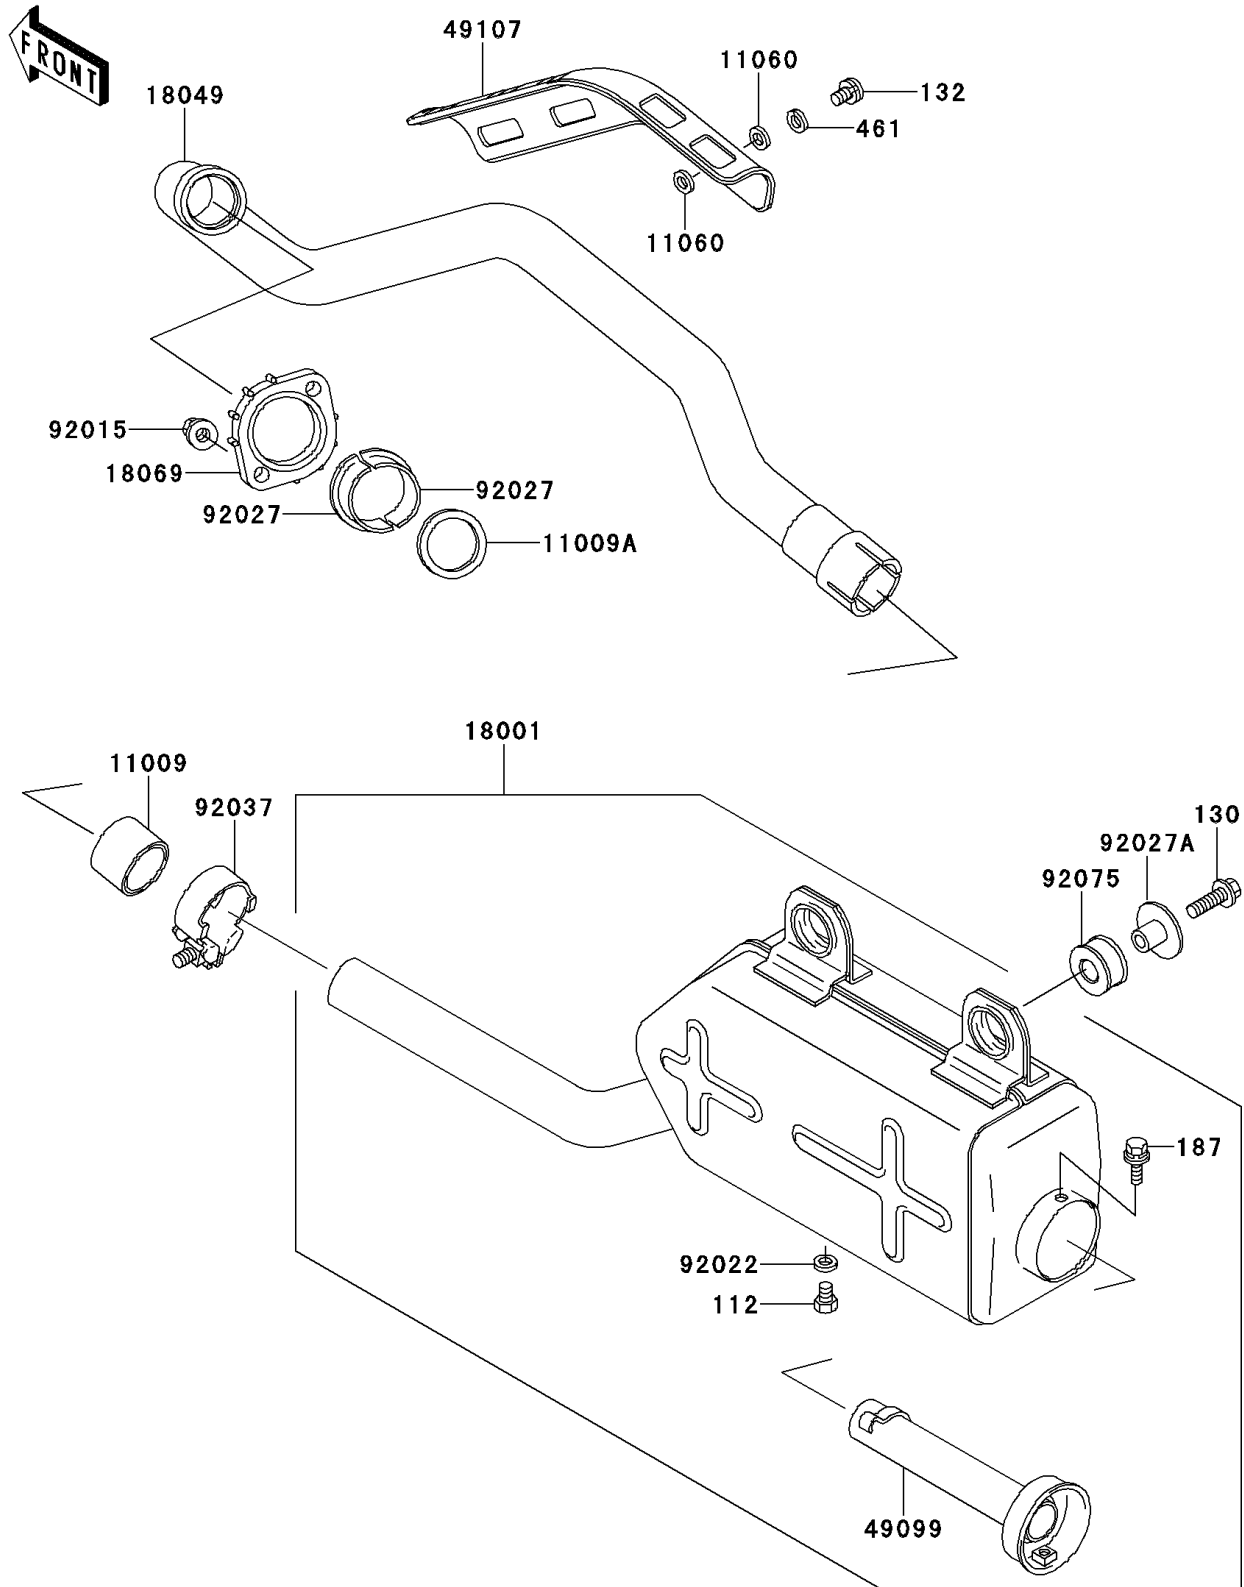

1993 Bayou 220

PARTS DIAGRAM

Muffler(s)

E1140

1993 Bayou 220

PARTS LIST

Muffler(s)

ITEM NAME	PART NUMBER	QUANTITY
BOLT-UPSET (Ref # 112)	112B0608	1
BOLT-FLANGED,8X30 (Ref # 130)	130J0830	2
BOLT-FLANGED-SMALL,6X10 (Ref # 132)	132J0610	2
BOLT-UPSET-WSP (Ref # 187)	187B0612	1
WASHER-SPRING,6MM,BLACK (Ref # 461)	461K0600	2
GASKET,EXHAUST PIPE CONNECTING (Ref # 11009)	11009-1718	1
GASKET,EXHAUST PIPE HOLDER (Ref # 11009A)	11009-1866	1
GASKET,6.2X11.5X1.5 (Ref # 11060)	11060-1109	4
MUFFLER (Ref # 18001)	18001-1667	1
PIPE-EXHAUST (Ref # 18049)	18049-1415	1
HOLDER-EXHAUST PIPE (Ref # 18069)	18069-1078	1
BAFFLE-PIPE MUFFLER (Ref # 49099)	49099-1249	1
COVER-EXHAUST PIPE (Ref # 49107)	49107-1074	1
NUT,6MM (Ref # 92015)	92015-1365	2
WASHER,6.2X11X1 (Ref # 92022)	92022-304	1
COLLAR,L=14.5 (Ref # 92027)	92027-1142	2
COLLAR,MUFFLER (Ref # 92027A)	92027-1981	2
CLAMP (Ref # 92037)	92037-1956	1
DAMPER,MUFFLER (Ref # 92075)	92075-1809	2