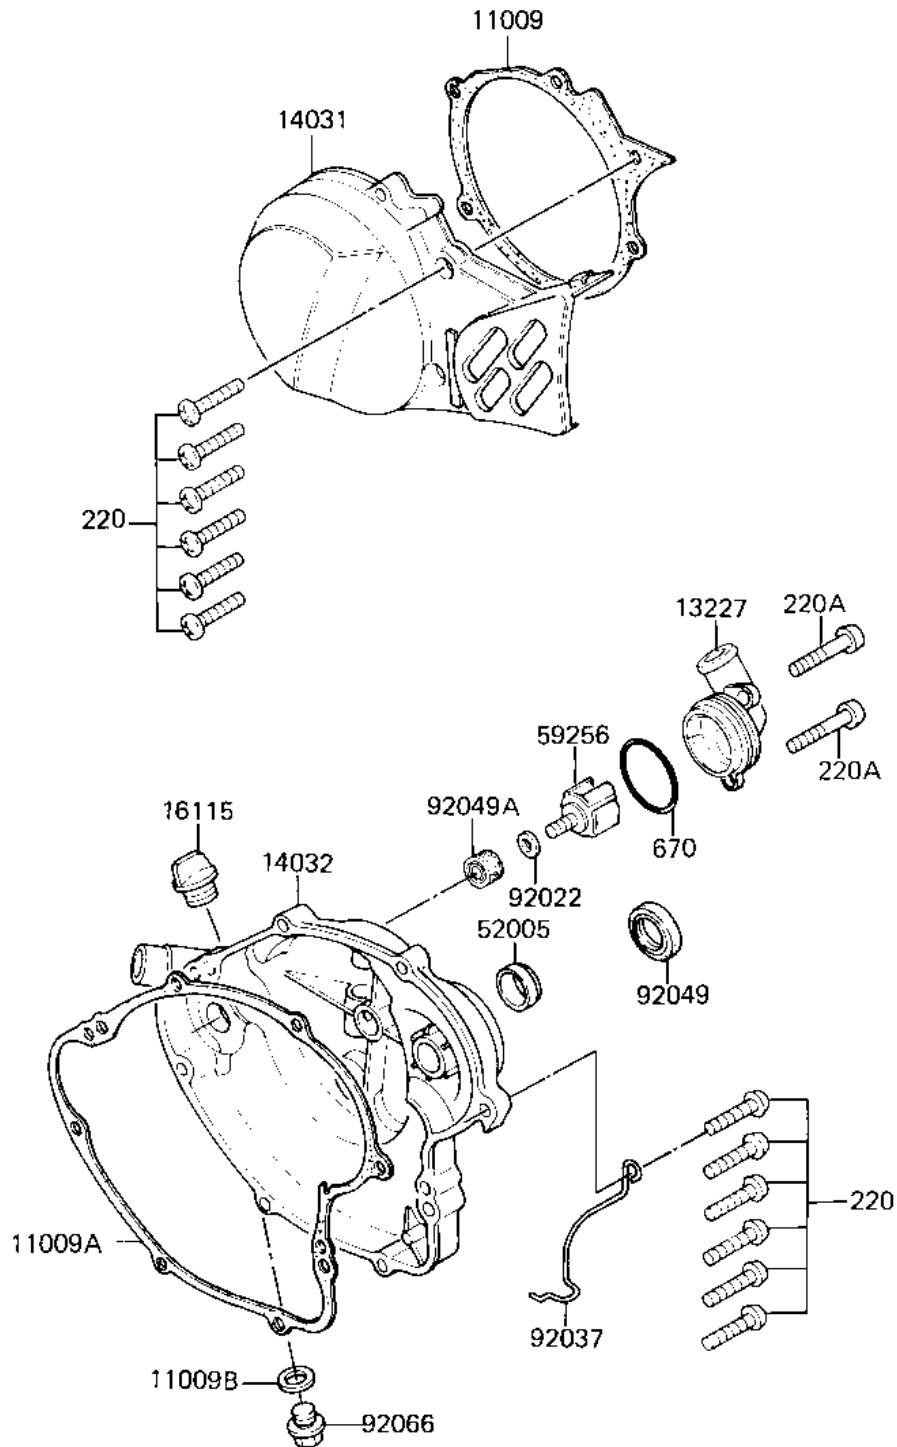

1983 KX80

PARTS DIAGRAM

ENGINE COVERS/WATER PUMP

E1431-0106

1983 KX80

PARTS LIST

ENGINE COVERS/WATER PUMP

Kawasaki

Let the Good Times Roll®

ITEM NAME

PART NUMBER

QUANTITY
