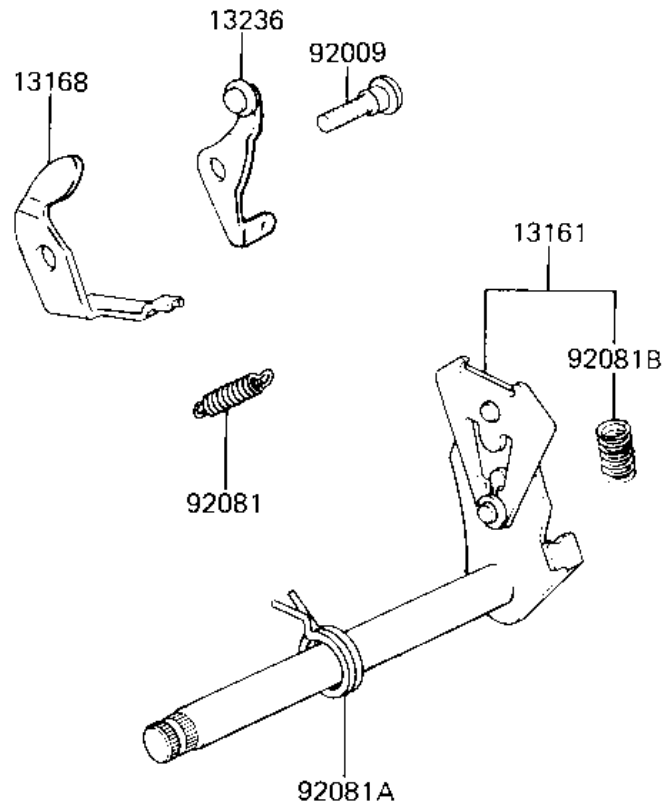

1983 KX80

PARTS DIAGRAM

GEAR CHANGE MECHANISM

E1370-0088

1983 KX80

PARTS LIST

GEAR CHANGE MECHANISM

ITEM NAME

PART NUMBER

QUANTITY
