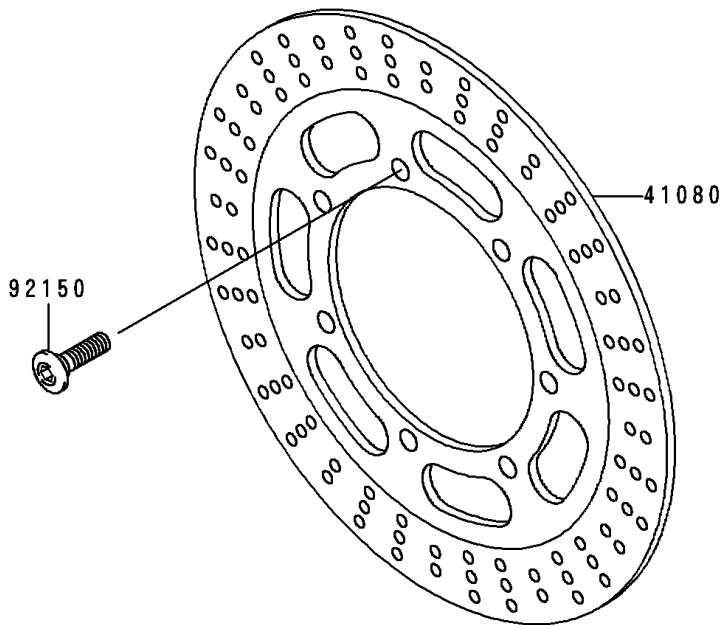

1999 Vulcan 500 LTD

PARTS DIAGRAM

Front Brake

F2292

1999 Vulcan 500 LTD

PARTS LIST

Front Brake

ITEM NAME

PART NUMBER

QUANTITY
