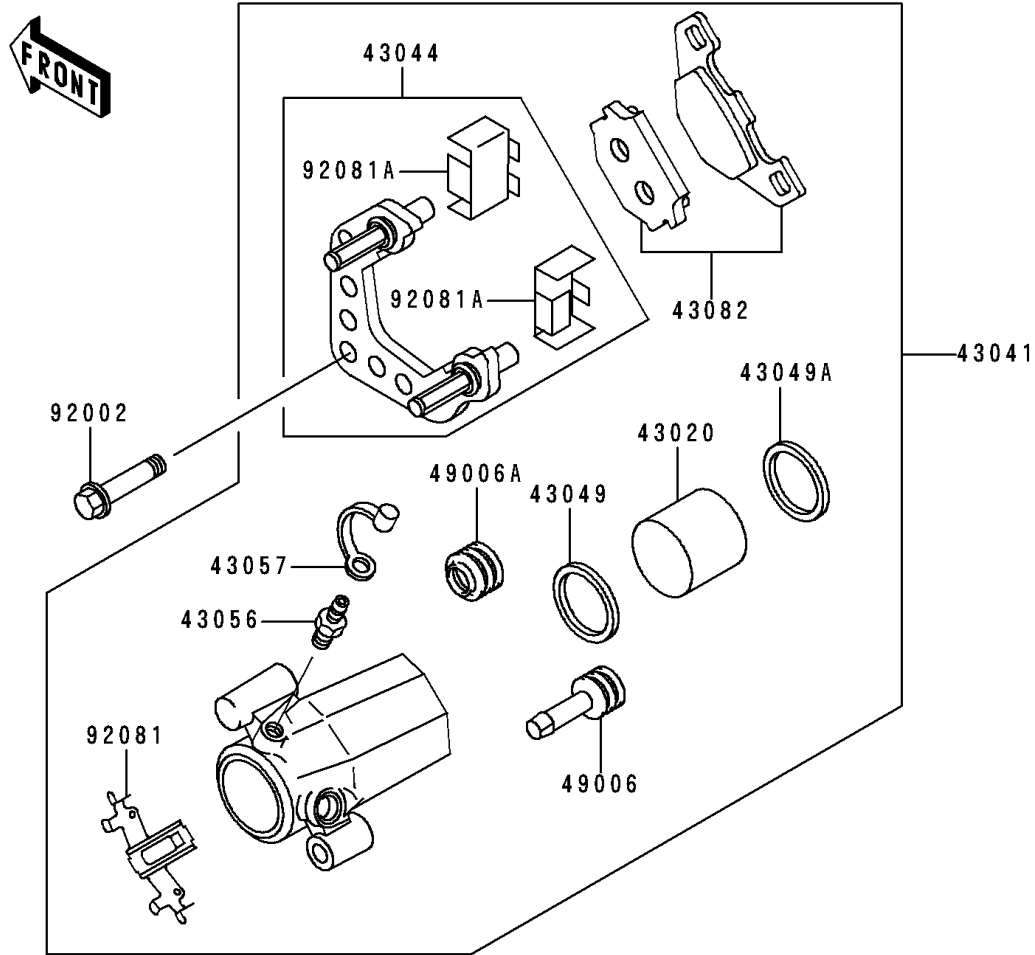

1999 Vulcan 500 LTD

PARTS DIAGRAM

Front Brake

F2292

1999 Vulcan 500 LTD

PARTS LIST

Front Brake

ITEM NAME

PART NUMBER

QUANTITY
